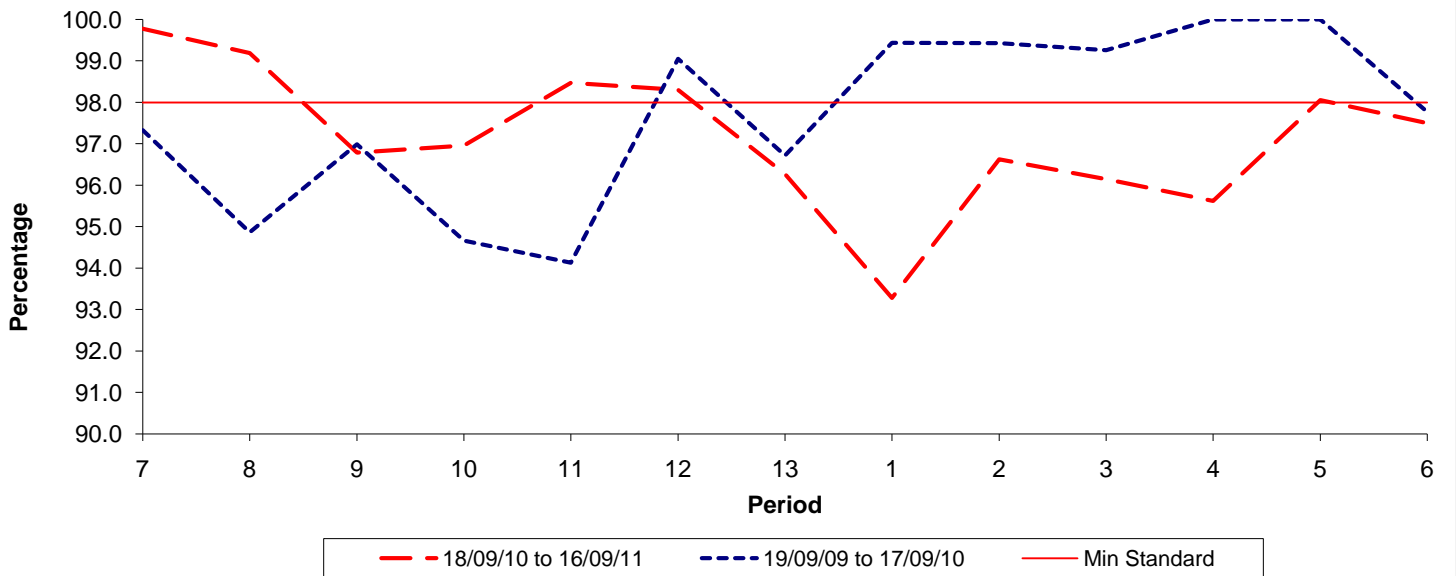

Reliability Performance (Low Frequency)

% Departing On Time

Date Range / Period	7	8	9	10	11	12	13	1	2	3	4	5	6
18/09/10 to 16/09/11	89.20	88.50	91.10	87.00	82.50	79.50	75.60	72.80	69.90	69.00	72.20	75.60	48.90
19/09/09 to 17/09/10	74.70	69.10	65.50	62.40	68.30	82.80	87.80	89.90	90.90	92.90	88.10	88.30	82.70
Min Standard	86.00	86.00	86.00	86.00	86.00	86.00	86.00	86.00	86.00	86.00	86.00	86.00	86.00

On Time figures are based on 12 weeks data

Kilometre Performance

% Kilometres Operated

Date Range / Period	7	8	9	10	11	12	13	1	2	3	4	5	6
18/09/10 to 16/09/11	99.78	99.19	96.79	96.96	98.47	98.30	96.27	93.28	96.63	96.15	95.62	98.06	97.50
19/09/09 to 17/09/10	97.33	94.86	96.99	94.66	94.13	99.05	96.72	99.44	99.43	99.26	100.00	100.00	97.77
Min Standard	98.00	98.00	98.00	98.00	98.00	98.00	98.00	98.00	98.00	98.00	98.00	98.00	98.00

Kilometre figures are based on 4 weeks data