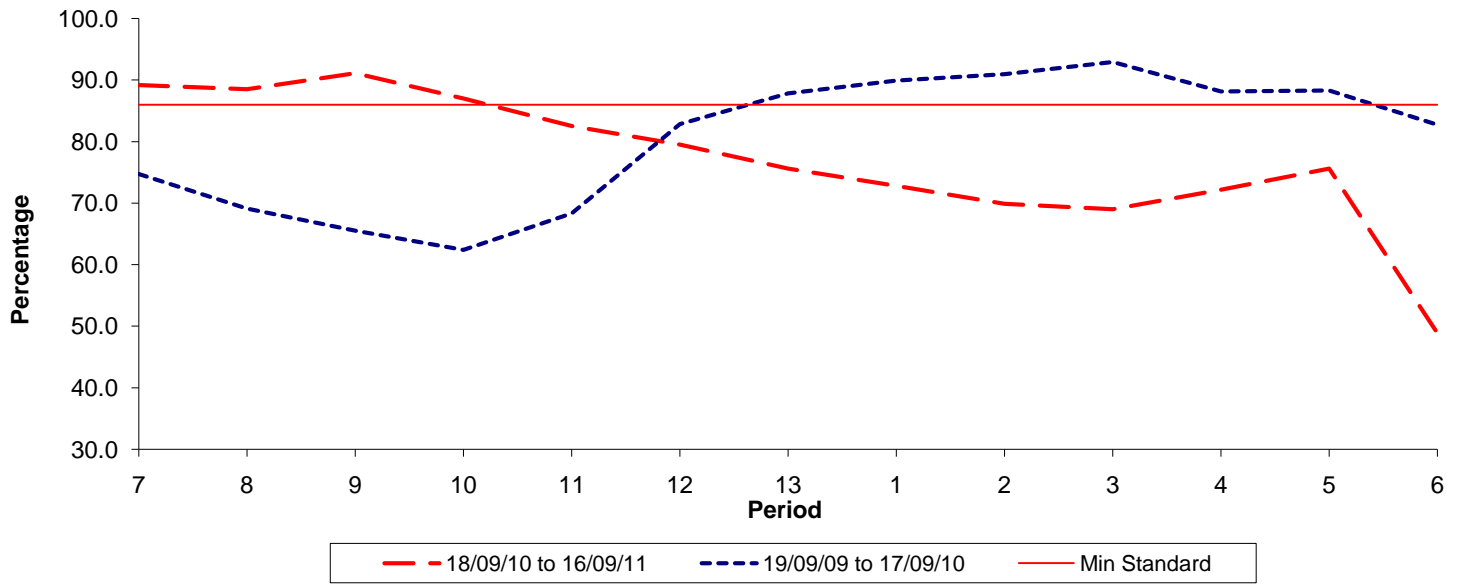

Reliability Performance (Low Frequency)

% Departing On Time

Date Range / Period	7	8	9	10	11	12	13	1	2	3	4	5	6
18/09/10 to 16/09/11	89.20	88.50	91.10	87.00	82.50	79.50	75.60	72.80	69.90	69.00	72.20	75.60	48.90
19/09/09 to 17/09/10	74.70	69.10	65.50	62.40	68.30	82.80	87.80	89.90	90.90	92.90	88.10	88.30	82.70
Min Standard	86.00	86.00	86.00	86.00	86.00	86.00	86.00	86.00	86.00	86.00	86.00	86.00	86.00

On Time figures are based on 12 weeks data

Kilometre Performance

% Kilometres Operated

Date Range / Period	7	8	9	10	11	12	13	1	2	3	4	5	6
18/09/10 to 16/09/11	99.78	99.19	96.79	96.96	98.47	98.30	96.27	93.28	96.63	96.15	95.62	98.06	97.50
19/09/09 to 17/09/10	97.33	94.86	96.99	94.66	94.13	99.05	96.72	99.44	99.43	99.26	100.00	100.00	97.77
Min Standard	98.00	98.00	98.00	98.00	98.00	98.00	98.00	98.00	98.00	98.00	98.00	98.00	98.00

Kilometre figures are based on 4 weeks data