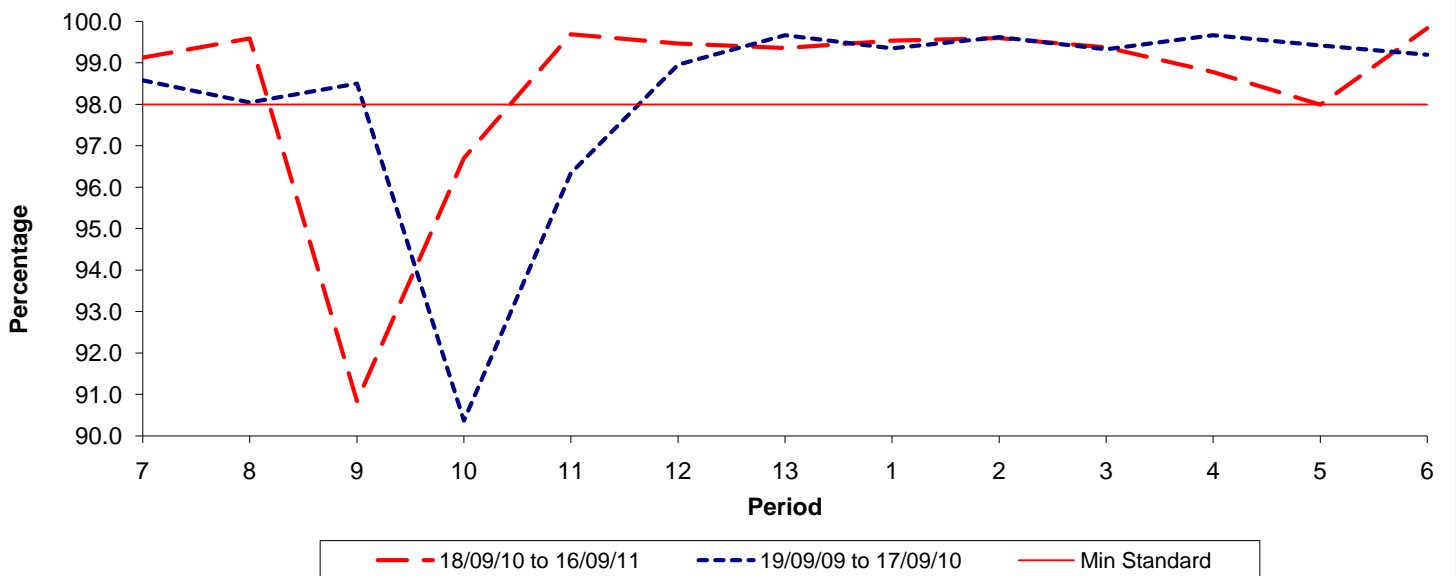

Reliability Performance (Low Frequency)

% Departing On Time

Date Range / Period	7	8	9	10	11	12	13	1	2	3	4	5	6
18/09/10 to 16/09/11	77.80	71.50	74.00	76.40	81.80	79.90	79.10	79.40	80.00	80.00	77.00	77.70	78.00
19/09/09 to 17/09/10	60.60	61.30	66.50	67.50	69.50	76.70	76.20	78.50	78.80	82.40	83.30	83.20	82.10
Min Standard	82.00	82.00	82.00	82.00	82.00	82.00	82.00	82.00	82.00	82.00	82.00	82.00	82.00

On Time figures are based on 12 weeks data

Kilometre Performance

% Kilometres Operated

Date Range / Period	7	8	9	10	11	12	13	1	2	3	4	5	6
18/09/10 to 16/09/11	99.13	99.59	90.84	96.70	99.69	99.47	99.36	99.54	99.60	99.38	98.78	97.99	99.84
19/09/09 to 17/09/10	98.58	98.05	98.50	90.37	96.34	98.96	99.67	99.35	99.62	99.33	99.67	99.42	99.20
Min Standard	98.00	98.00	98.00	98.00	98.00	98.00	98.00	98.00	98.00	98.00	98.00	98.00	98.00

Kilometre figures are based on 4 weeks data