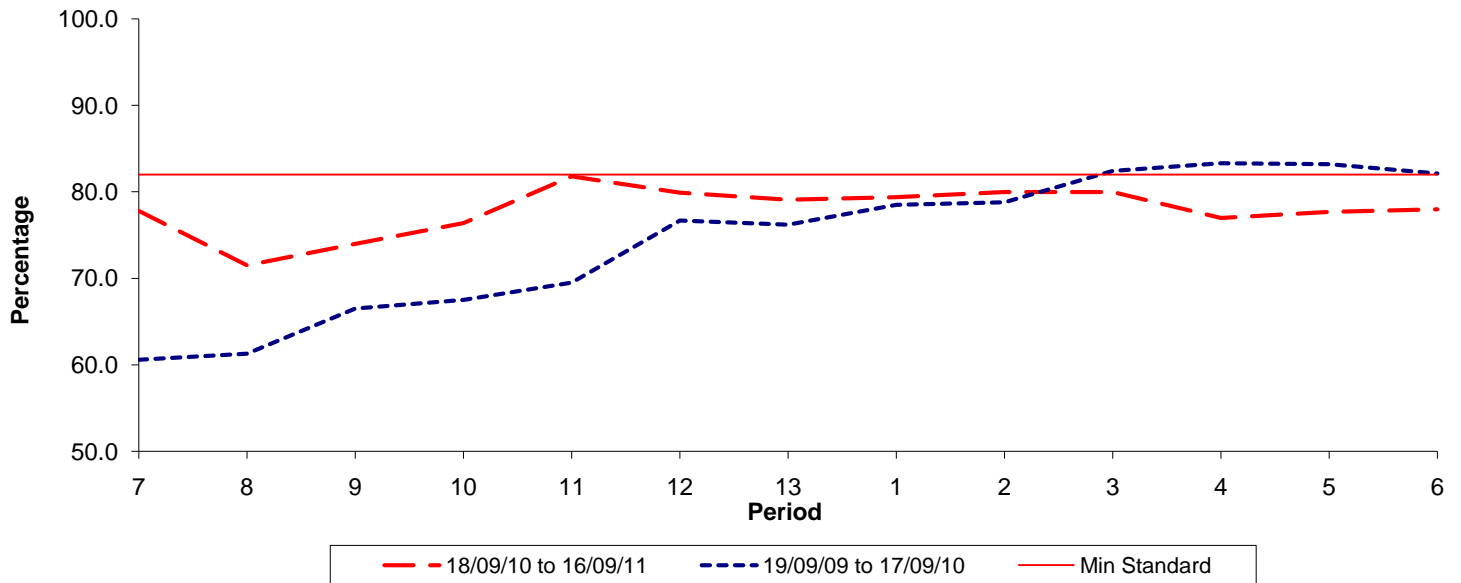

Reliability Performance (Low Frequency)

% Departing On Time

Date Range / Period	7	8	9	10	11	12	13	1	2	3	4	5	6
18/09/10 to 16/09/11	77.80	71.50	74.00	76.40	81.80	79.90	79.10	79.40	80.00	80.00	77.00	77.70	78.00
19/09/09 to 17/09/10	60.60	61.30	66.50	67.50	69.50	76.70	76.20	78.50	78.80	82.40	83.30	83.20	82.10
Min Standard	82.00	82.00	82.00	82.00	82.00	82.00	82.00	82.00	82.00	82.00	82.00	82.00	82.00

On Time figures are based on 12 weeks data

Kilometre Performance

% Kilometres Operated

Date Range / Period	7	8	9	10	11	12	13	1	2	3	4	5	6
18/09/10 to 16/09/11	99.13	99.59	90.84	96.70	99.69	99.47	99.36	99.54	99.60	99.38	98.78	97.99	99.84
19/09/09 to 17/09/10	98.58	98.05	98.50	90.37	96.34	98.96	99.67	99.35	99.62	99.33	99.67	99.42	99.20
Min Standard	98.00	98.00	98.00	98.00	98.00	98.00	98.00	98.00	98.00	98.00	98.00	98.00	98.00

Kilometre figures are based on 4 weeks data