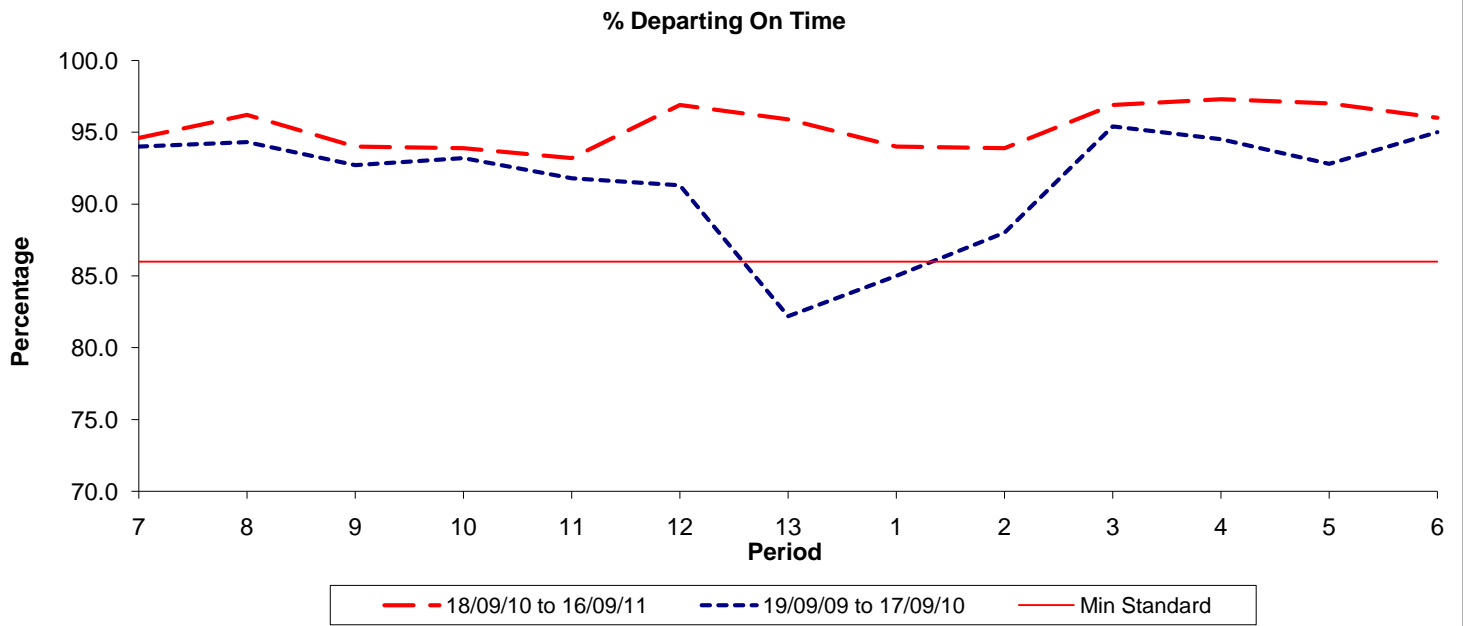

Reliability Performance (Low Frequency)

Date Range / Period	7	8	9	10	11	12	13	1	2	3	4	5	6
18/09/10 to 16/09/11	94.60	96.20	94.00	93.90	93.20	96.90	95.90	94.00	93.90	96.90	97.30	97.00	96.00
19/09/09 to 17/09/10	94.00	94.30	92.70	93.20	91.80	91.30	82.20	85.00	88.00	95.40	94.50	92.80	95.00
Min Standard	86.00	86.00	86.00	86.00	86.00	86.00	86.00	86.00	86.00	86.00	86.00	86.00	86.00

On Time figures are based on 12 weeks data

Kilometre Performance

Date Range / Period	7	8	9	10	11	12	13	1	2	3	4	5	6
18/09/10 to 16/09/11	98.07	99.21	84.72	94.54	99.55	99.30	99.50	99.76	99.46	99.32	99.04	97.99	99.39
19/09/09 to 17/09/10	99.15	99.15	98.95	92.99	94.92	99.20	95.46	98.45	99.25	96.33	98.98	99.43	98.77
Min Standard	98.00	98.00	98.00	98.00	98.00	98.00	98.00	98.00	98.00	98.00	98.00	98.00	98.00

Kilometre figures are based on 4 weeks data