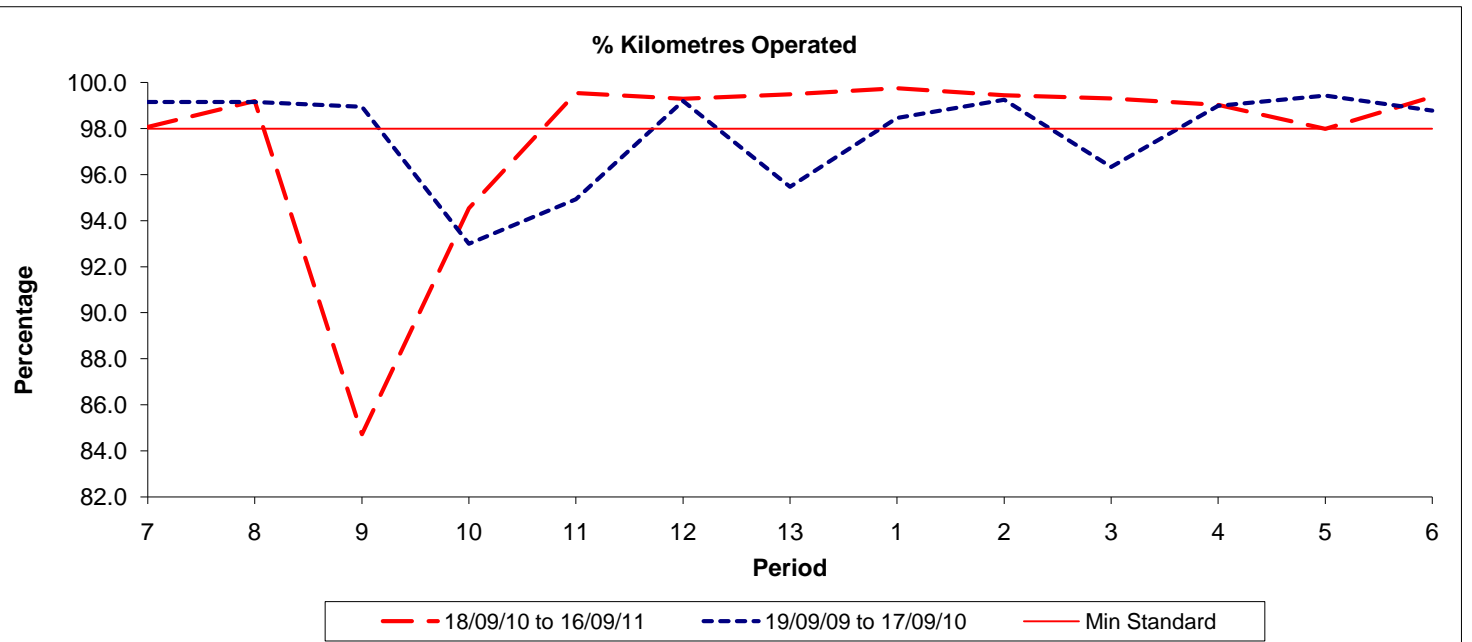

Reliability Performance (Low Frequency)

Date Range / Period	7	8	9	10	11	12	13	1	2	3	4	5	6
18/09/10 to 16/09/11	94.60	96.20	94.00	93.90	93.20	96.90	95.90	94.00	93.90	96.90	97.30	97.00	96.00
19/09/09 to 17/09/10	94.00	94.30	92.70	93.20	91.80	91.30	82.20	85.00	88.00	95.40	94.50	92.80	95.00
Min Standard	86.00	86.00	86.00	86.00	86.00	86.00	86.00	86.00	86.00	86.00	86.00	86.00	86.00

On Time figures are based on 12 weeks data

Kilometre Performance

Date Range / Period	7	8	9	10	11	12	13	1	2	3	4	5	6
18/09/10 to 16/09/11	98.07	99.21	84.72	94.54	99.55	99.30	99.50	99.76	99.46	99.32	99.04	97.99	99.39
19/09/09 to 17/09/10	99.15	99.15	98.95	92.99	94.92	99.20	95.46	98.45	99.25	96.33	98.98	99.43	98.77
Min Standard	98.00	98.00	98.00	98.00	98.00	98.00	98.00	98.00	98.00	98.00	98.00	98.00	98.00

Kilometre figures are based on 4 weeks data