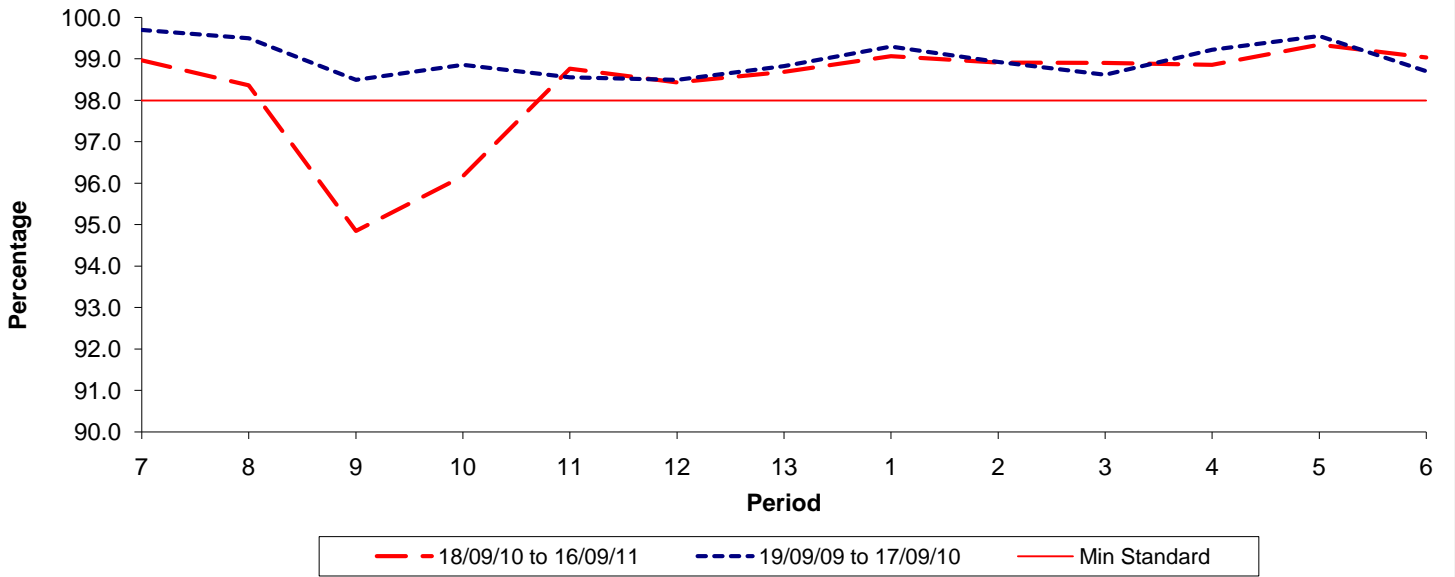

**Reliability Performance ( Low Frequency )**

**% Departing On Time**

Date Range / Period	7	8	9	10	11	12	13	1	2	3	4	5	6
18/09/10 to 16/09/11	84.50	79.40	74.40	74.50	71.90	73.30	74.10	81.20	79.10	85.10	83.30	88.70	85.20
19/09/09 to 17/09/10	89.00	87.90	85.60	86.80	80.10	75.10	72.90	71.90	72.60	76.60	77.60	82.50	82.80
Min Standard	78.00	78.00	78.00	78.00	78.00	78.00	78.00	78.00	78.00	78.00	78.00	78.00	78.00

On Time figures are based on 12 weeks data

**Kilometre Performance**

**% Kilometres Operated**

Date Range / Period	7	8	9	10	11	12	13	1	2	3	4	5	6
18/09/10 to 16/09/11	98.97	98.37	94.85	96.17	98.77	98.44	98.69	99.07	98.92	98.91	98.86	99.35	99.04
19/09/09 to 17/09/10	99.70	99.50	98.50	98.86	98.56	98.50	98.83	99.30	98.93	98.62	99.22	99.55	98.71
Min Standard	98.00	98.00	98.00	98.00	98.00	98.00	98.00	98.00	98.00	98.00	98.00	98.00	98.00

Kilometre figures are based on 4 weeks data