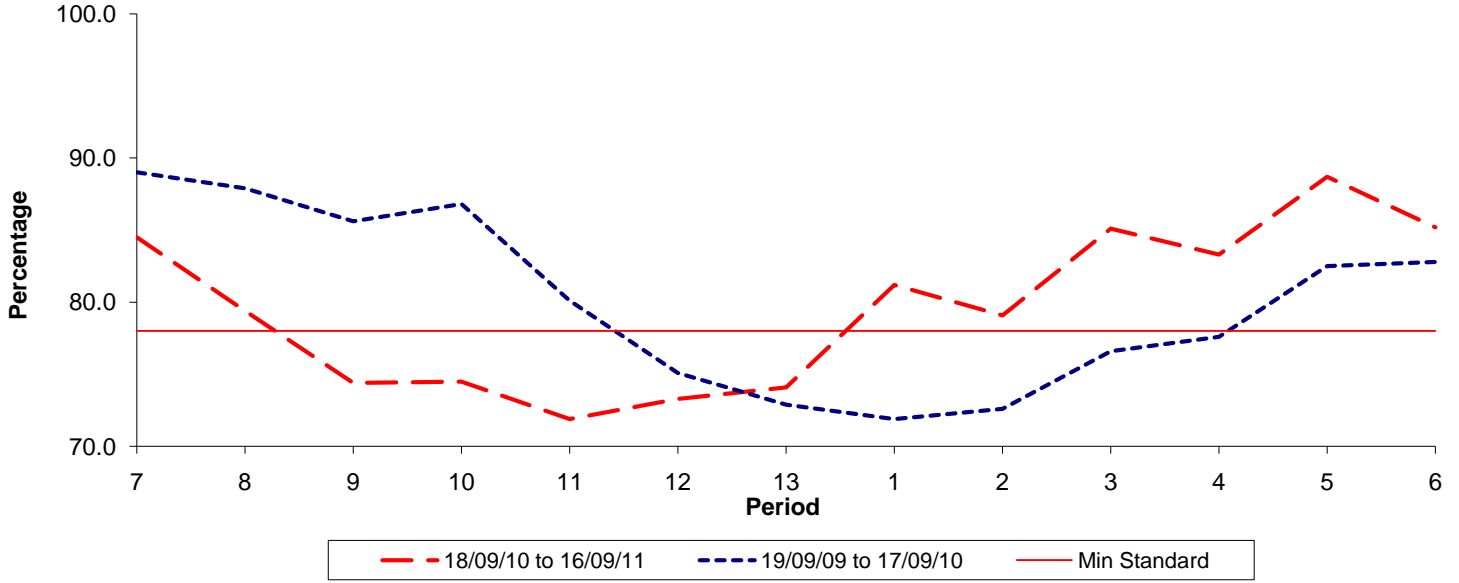

**Reliability Performance ( Low Frequency )**

**% Departing On Time**

Date Range / Period	7	8	9	10	11	12	13	1	2	3	4	5	6
18/09/10 to 16/09/11	84.50	79.40	74.40	74.50	71.90	73.30	74.10	81.20	79.10	85.10	83.30	88.70	85.20
19/09/09 to 17/09/10	89.00	87.90	85.60	86.80	80.10	75.10	72.90	71.90	72.60	76.60	77.60	82.50	82.80
Min Standard	78.00	78.00	78.00	78.00	78.00	78.00	78.00	78.00	78.00	78.00	78.00	78.00	78.00

On Time figures are based on 12 weeks data

**Kilometre Performance**

**% Kilometres Operated**

Date Range / Period	7	8	9	10	11	12	13	1	2	3	4	5	6
18/09/10 to 16/09/11	98.97	98.37	94.85	96.17	98.77	98.44	98.69	99.07	98.92	98.91	98.86	99.35	99.04
19/09/09 to 17/09/10	99.70	99.50	98.50	98.86	98.56	98.50	98.83	99.30	98.93	98.62	99.22	99.55	98.71
Min Standard	98.00	98.00	98.00	98.00	98.00	98.00	98.00	98.00	98.00	98.00	98.00	98.00	98.00

Kilometre figures are based on 4 weeks data