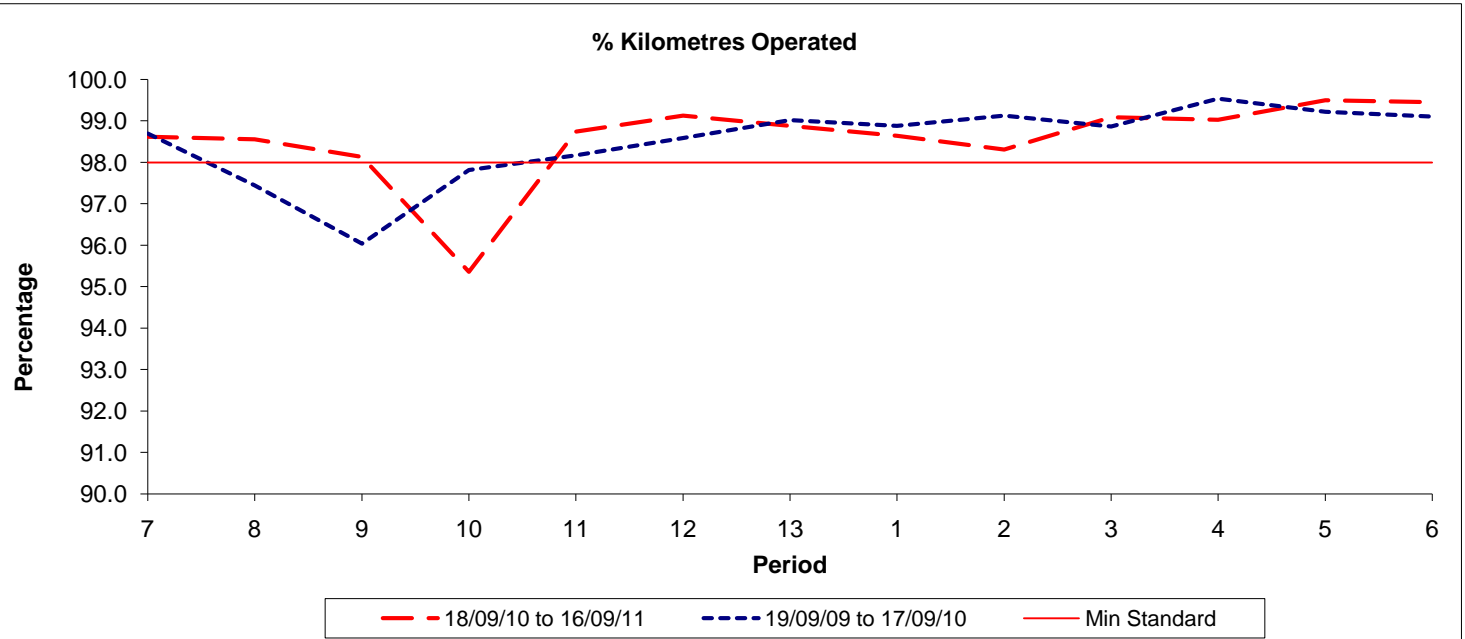

Reliability Performance (Low Frequency)

Date Range / Period	7	8	9	10	11	12	13	1	2	3	4	5	6
18/09/10 to 16/09/11	88.20	90.10	88.40	89.60	86.20	89.00	89.20	93.90	90.90	91.00	90.80	94.40	94.50
19/09/09 to 17/09/10	72.60	68.80	69.80	71.90	79.30	86.10	87.80	87.80	88.20	85.90	85.80	84.00	88.20
Min Standard	82.00	82.00	82.00	82.00	82.00	82.00	82.00	82.00	82.00	82.00	82.00	82.00	82.00

On Time figures are based on 12 weeks data

Kilometre Performance

Date Range / Period	7	8	9	10	11	12	13	1	2	3	4	5	6
18/09/10 to 16/09/11	98.62	98.56	98.13	95.36	98.74	99.13	98.88	98.64	98.31	99.09	99.03	99.50	99.45
19/09/09 to 17/09/10	98.70	97.45	96.04	97.82	98.17	98.59	99.02	98.88	99.13	98.87	99.54	99.22	99.11
Min Standard	98.00	98.00	98.00	98.00	98.00	98.00	98.00	98.00	98.00	98.00	98.00	98.00	98.00

Kilometre figures are based on 4 weeks data