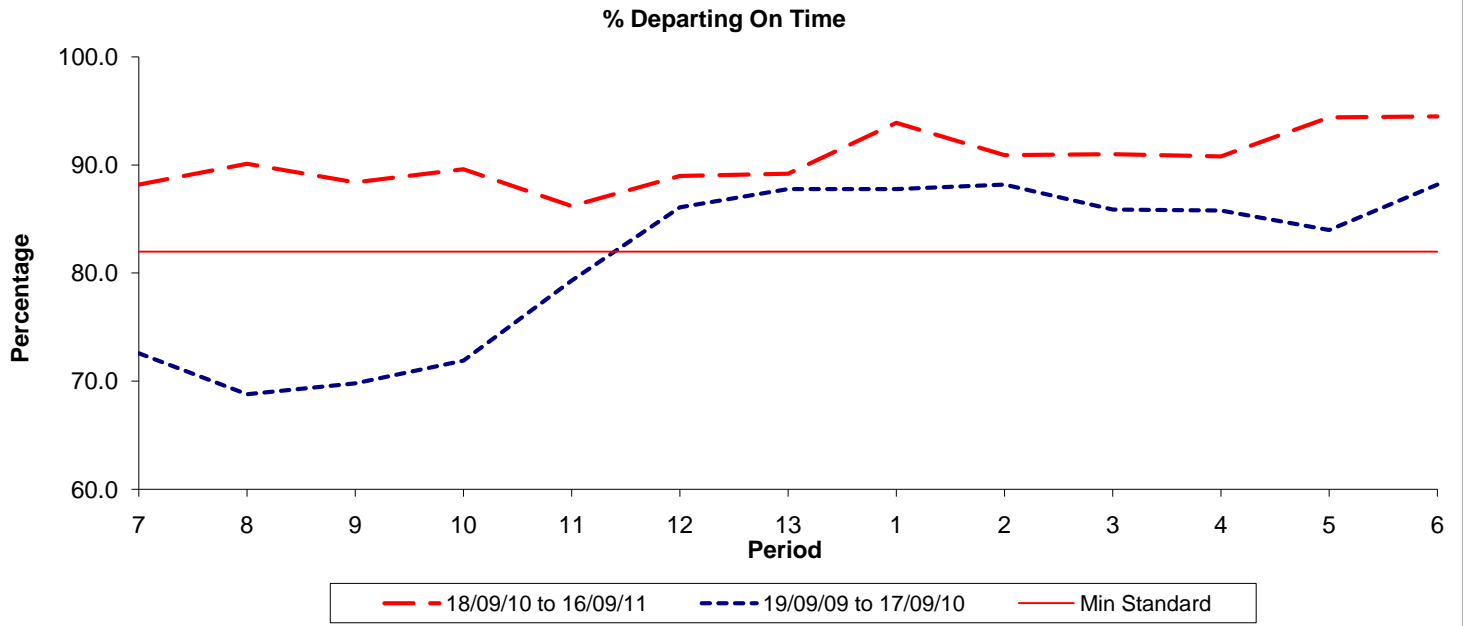

Reliability Performance (Low Frequency)

Date Range / Period	7	8	9	10	11	12	13	1	2	3	4	5	6
18/09/10 to 16/09/11	88.20	90.10	88.40	89.60	86.20	89.00	89.20	93.90	90.90	91.00	90.80	94.40	94.50
19/09/09 to 17/09/10	72.60	68.80	69.80	71.90	79.30	86.10	87.80	87.80	88.20	85.90	85.80	84.00	88.20
Min Standard	82.00	82.00	82.00	82.00	82.00	82.00	82.00	82.00	82.00	82.00	82.00	82.00	82.00

On Time figures are based on 12 weeks data

Kilometre Performance

Date Range / Period	7	8	9	10	11	12	13	1	2	3	4	5	6
18/09/10 to 16/09/11	98.62	98.56	98.13	95.36	98.74	99.13	98.88	98.64	98.31	99.09	99.03	99.50	99.45
19/09/09 to 17/09/10	98.70	97.45	96.04	97.82	98.17	98.59	99.02	98.88	99.13	98.87	99.54	99.22	99.11
Min Standard	98.00	98.00	98.00	98.00	98.00	98.00	98.00	98.00	98.00	98.00	98.00	98.00	98.00

Kilometre figures are based on 4 weeks data