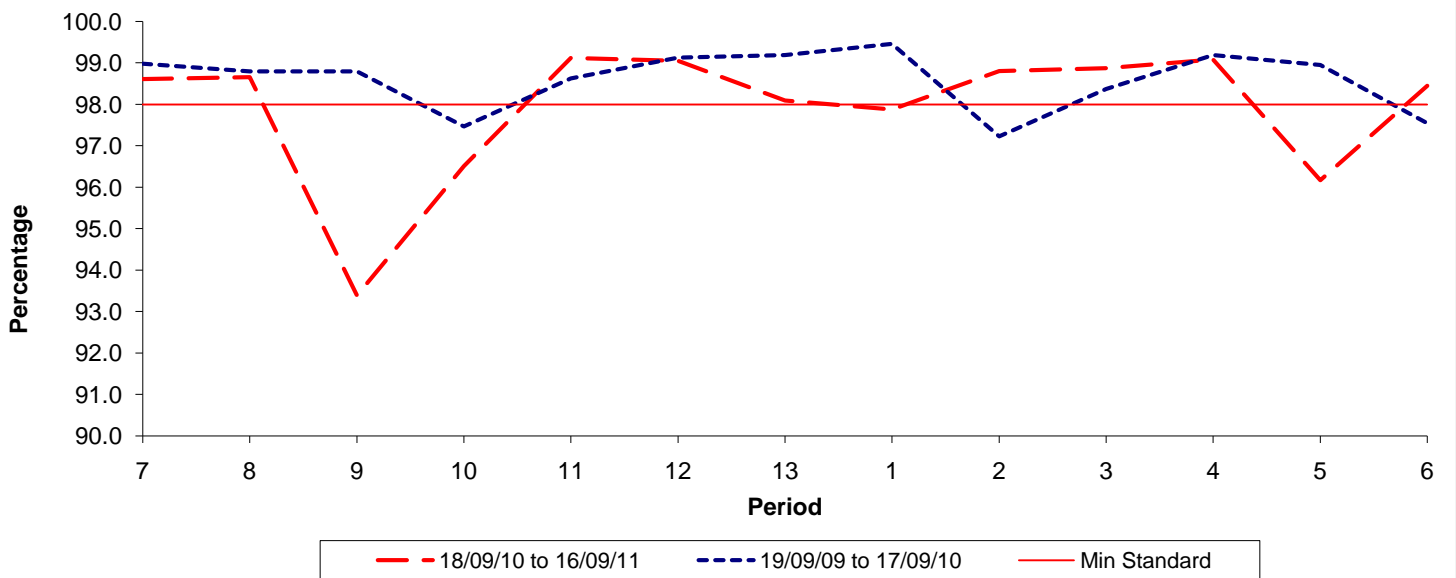

Reliability Performance (Low Frequency)

% Departing On Time

Date Range / Period	7	8	9	10	11	12	13	1	2	3	4	5	6
18/09/10 to 16/09/11	73.30	68.60	67.80	67.00	67.80	78.70	79.60	79.70	76.10	78.30	80.50	82.70	81.50
19/09/09 to 17/09/10	76.20	77.60	74.10	72.40	76.80	80.20	81.30	81.70	74.90	73.00	72.40	81.00	78.00
Min Standard	78.00	78.00	78.00	78.00	78.00	78.00	78.00	78.00	78.00	78.00	78.00	78.00	78.00

On Time figures are based on 12 weeks data

Kilometre Performance

% Kilometres Operated

Date Range / Period	7	8	9	10	11	12	13	1	2	3	4	5	6
18/09/10 to 16/09/11	98.61	98.66	93.39	96.51	99.12	99.05	98.09	97.88	98.80	98.87	99.08	96.17	98.45
19/09/09 to 17/09/10	98.98	98.80	98.80	97.47	98.63	99.13	99.19	99.46	97.23	98.37	99.19	98.95	97.55
Min Standard	98.00	98.00	98.00	98.00	98.00	98.00	98.00	98.00	98.00	98.00	98.00	98.00	98.00

Kilometre figures are based on 4 weeks data