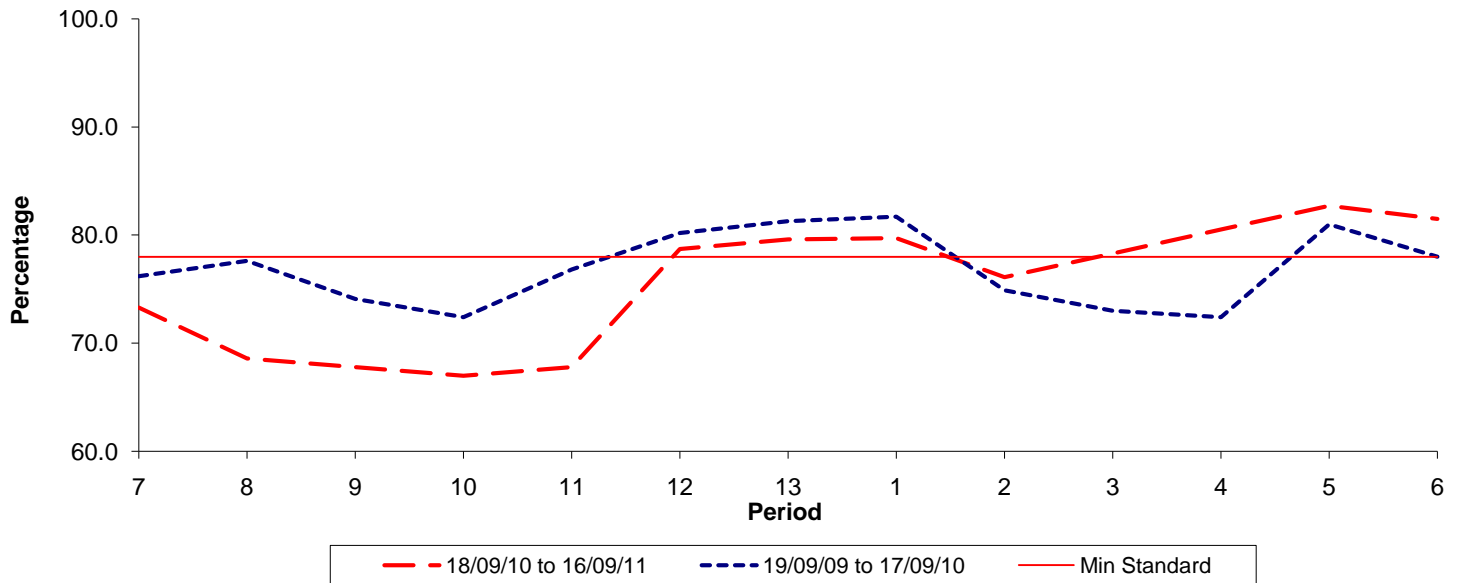

Reliability Performance (Low Frequency)

% Departing On Time

Date Range / Period	7	8	9	10	11	12	13	1	2	3	4	5	6
18/09/10 to 16/09/11	73.30	68.60	67.80	67.00	67.80	78.70	79.60	79.70	76.10	78.30	80.50	82.70	81.50
19/09/09 to 17/09/10	76.20	77.60	74.10	72.40	76.80	80.20	81.30	81.70	74.90	73.00	72.40	81.00	78.00
Min Standard	78.00	78.00	78.00	78.00	78.00	78.00	78.00	78.00	78.00	78.00	78.00	78.00	78.00

On Time figures are based on 12 weeks data

Kilometre Performance

% Kilometres Operated

Date Range / Period	7	8	9	10	11	12	13	1	2	3	4	5	6
18/09/10 to 16/09/11	98.61	98.66	93.39	96.51	99.12	99.05	98.09	97.88	98.80	98.87	99.08	96.17	98.45
19/09/09 to 17/09/10	98.98	98.80	98.80	97.47	98.63	99.13	99.19	99.46	97.23	98.37	99.19	98.95	97.55
Min Standard	98.00	98.00	98.00	98.00	98.00	98.00	98.00	98.00	98.00	98.00	98.00	98.00	98.00

Kilometre figures are based on 4 weeks data