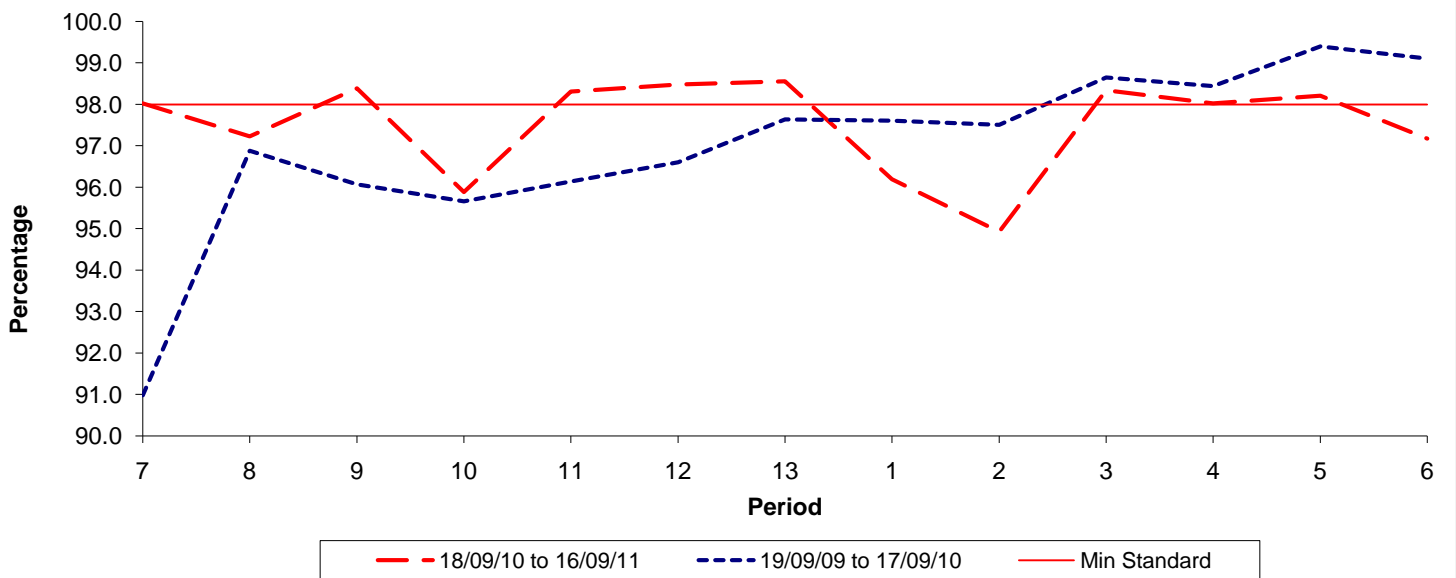

Reliability Performance (Low Frequency)

% Departing On Time

Date Range / Period	7	8	9	10	11	12	13	1	2	3	4	5	6
18/09/10 to 16/09/11	87.00	85.10	85.60	87.00	87.40	86.60	86.20	84.20	78.40	76.70	80.70	86.80	88.10
19/09/09 to 17/09/10	79.80	75.60	74.30	81.00	81.20	76.00	78.80	82.20	84.90	85.00	84.90	88.10	89.00
Min Standard	82.00	82.00	82.00	82.00	82.00	82.00	82.00	82.00	82.00	82.00	82.00	82.00	82.00

On Time figures are based on 12 weeks data

Kilometre Performance

% Kilometres Operated

Date Range / Period	7	8	9	10	11	12	13	1	2	3	4	5	6
18/09/10 to 16/09/11	98.03	97.23	98.39	95.89	98.31	98.48	98.56	96.20	94.93	98.34	98.03	98.21	97.18
19/09/09 to 17/09/10	90.98	96.88	96.07	95.66	96.14	96.60	97.64	97.61	97.51	98.65	98.44	99.40	99.11
Min Standard	98.00	98.00	98.00	98.00	98.00	98.00	98.00	98.00	98.00	98.00	98.00	98.00	98.00

Kilometre figures are based on 4 weeks data