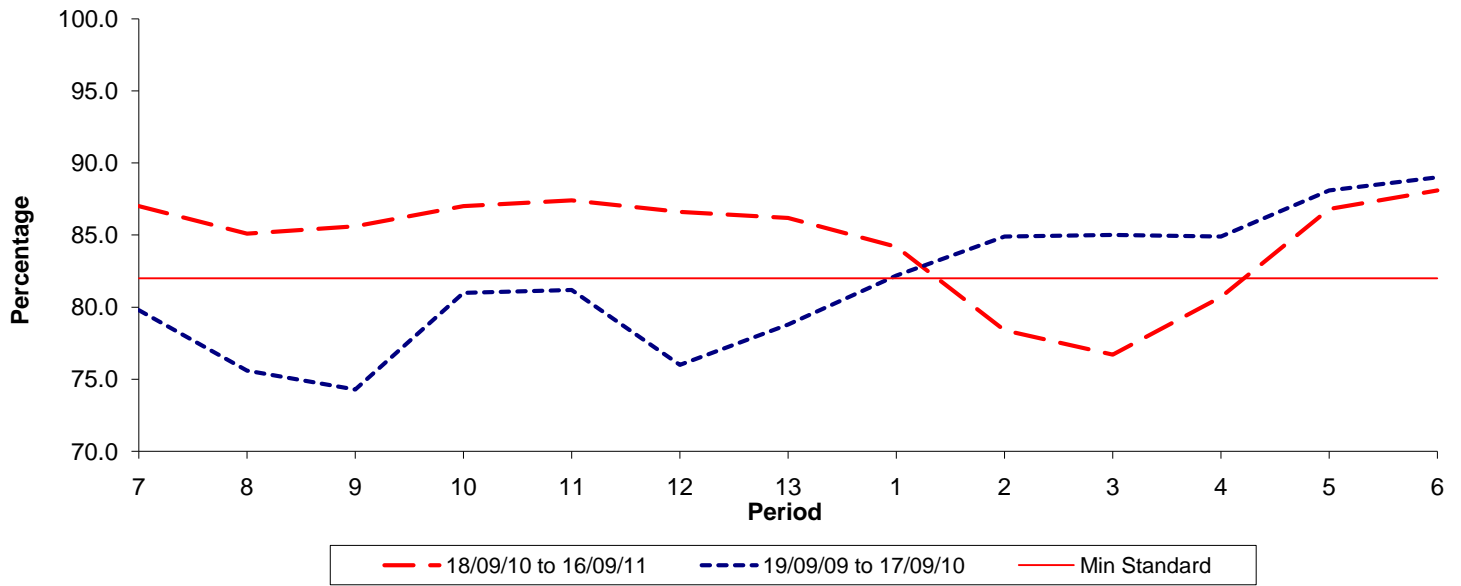

Reliability Performance (Low Frequency)

% Departing On Time

Date Range / Period	7	8	9	10	11	12	13	1	2	3	4	5	6
18/09/10 to 16/09/11	87.00	85.10	85.60	87.00	87.40	86.60	86.20	84.20	78.40	76.70	80.70	86.80	88.10
19/09/09 to 17/09/10	79.80	75.60	74.30	81.00	81.20	76.00	78.80	82.20	84.90	85.00	84.90	88.10	89.00
Min Standard	82.00	82.00	82.00	82.00	82.00	82.00	82.00	82.00	82.00	82.00	82.00	82.00	82.00

On Time figures are based on 12 weeks data

Kilometre Performance

% Kilometres Operated

Date Range / Period	7	8	9	10	11	12	13	1	2	3	4	5	6
18/09/10 to 16/09/11	98.03	97.23	98.39	95.89	98.31	98.48	98.56	96.20	94.93	98.34	98.03	98.21	97.18
19/09/09 to 17/09/10	90.98	96.88	96.07	95.66	96.14	96.60	97.64	97.61	97.51	98.65	98.44	99.40	99.11
Min Standard	98.00	98.00	98.00	98.00	98.00	98.00	98.00	98.00	98.00	98.00	98.00	98.00	98.00

Kilometre figures are based on 4 weeks data