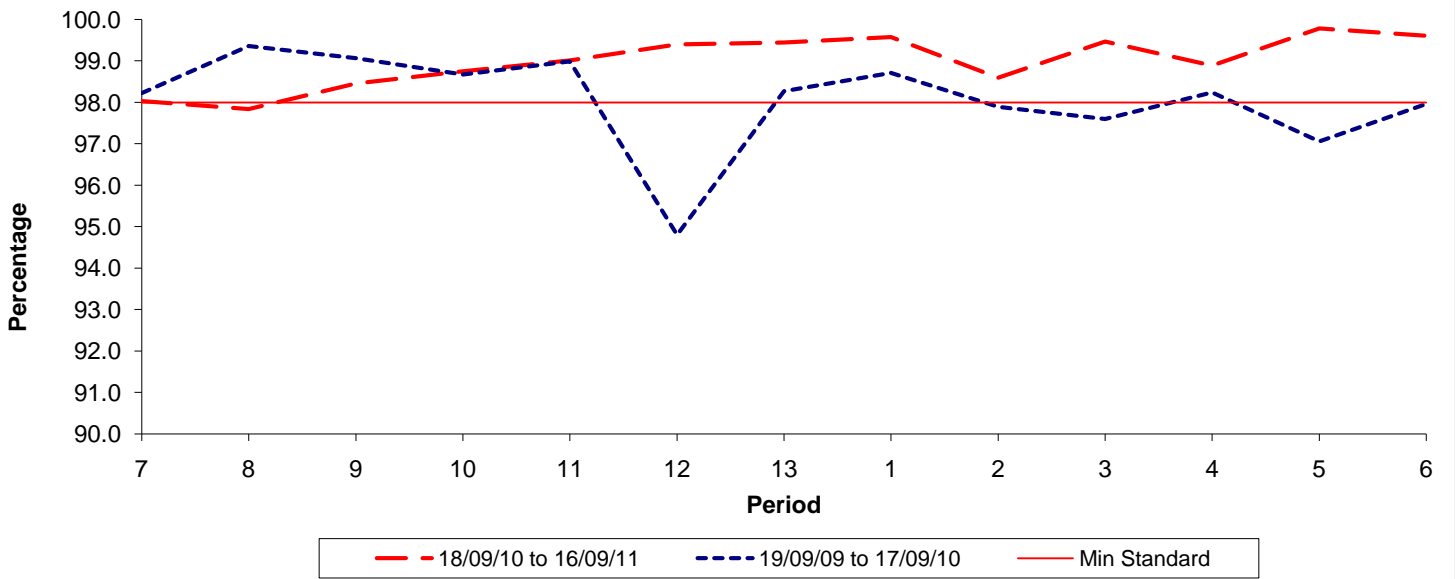

Reliability Performance (Low Frequency)

% Departing On Time

Date Range / Period	7	8	9	10	11	12	13	1	2	3	4	5	6
18/09/10 to 16/09/11	82.30	83.10	86.30	88.10	86.70	85.10	85.20	85.10	84.90	86.30	88.40	90.60	91.20
19/09/09 to 17/09/10	83.00	79.60	76.30	80.60	81.20	82.10	81.80	81.70	80.10	79.80	76.20	82.00	81.10
Min Standard	78.00	78.00	78.00	78.00	78.00	78.00	78.00	78.00	78.00	78.00	78.00	78.00	78.00

On Time figures are based on 12 weeks data

Kilometre Performance

% Kilometres Operated

Date Range / Period	7	8	9	10	11	12	13	1	2	3	4	5	6
18/09/10 to 16/09/11	98.03	97.84	98.46	98.75	99.02	99.40	99.45	99.58	98.60	99.47	98.89	99.79	99.61
19/09/09 to 17/09/10	98.22	99.36	99.07	98.67	98.99	94.80	98.27	98.71	97.89	97.60	98.24	97.06	97.96
Min Standard	98.00	98.00	98.00	98.00	98.00	98.00	98.00	98.00	98.00	98.00	98.00	98.00	98.00

Kilometre figures are based on 4 weeks data