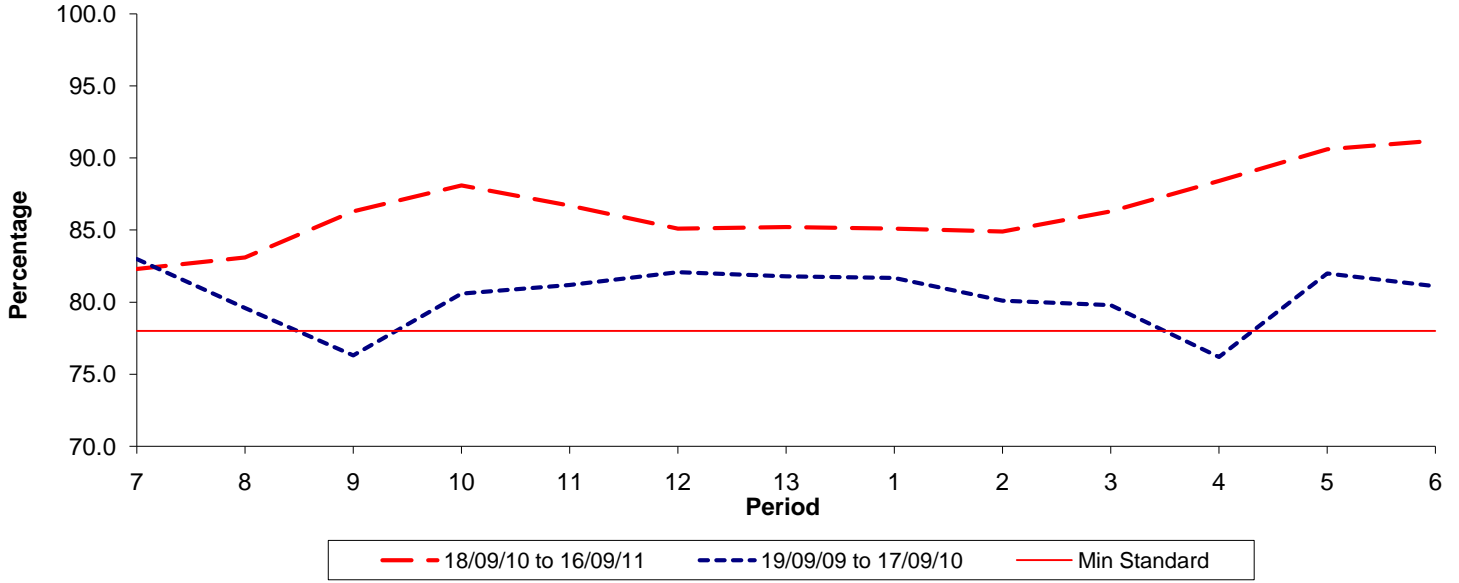

Reliability Performance (Low Frequency)

% Departing On Time

Date Range / Period	7	8	9	10	11	12	13	1	2	3	4	5	6
18/09/10 to 16/09/11	82.30	83.10	86.30	88.10	86.70	85.10	85.20	85.10	84.90	86.30	88.40	90.60	91.20
19/09/09 to 17/09/10	83.00	79.60	76.30	80.60	81.20	82.10	81.80	81.70	80.10	79.80	76.20	82.00	81.10
Min Standard	78.00	78.00	78.00	78.00	78.00	78.00	78.00	78.00	78.00	78.00	78.00	78.00	78.00

On Time figures are based on 12 weeks data

Kilometre Performance

% Kilometres Operated

Date Range / Period	7	8	9	10	11	12	13	1	2	3	4	5	6
18/09/10 to 16/09/11	98.03	97.84	98.46	98.75	99.02	99.40	99.45	99.58	98.60	99.47	98.89	99.79	99.61
19/09/09 to 17/09/10	98.22	99.36	99.07	98.67	98.99	94.80	98.27	98.71	97.89	97.60	98.24	97.06	97.96
Min Standard	98.00	98.00	98.00	98.00	98.00	98.00	98.00	98.00	98.00	98.00	98.00	98.00	98.00

Kilometre figures are based on 4 weeks data