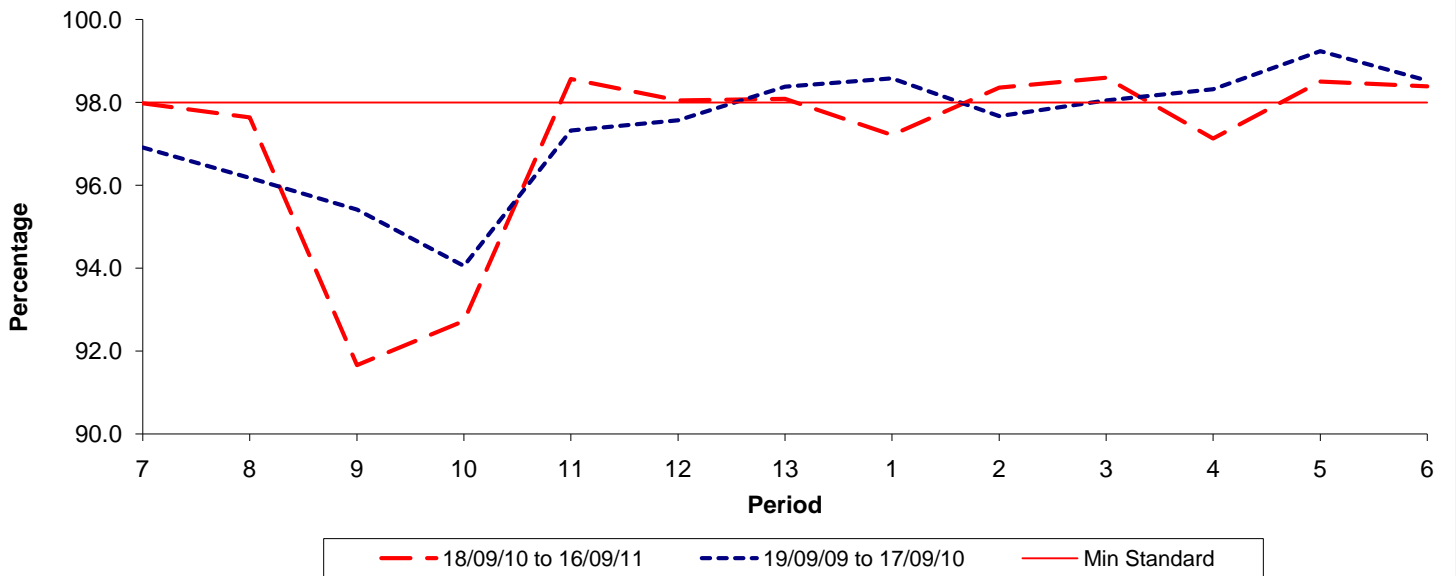

Reliability Performance (Low Frequency)

% Departing On Time

Date Range / Period	7	8	9	10	11	12	13	1	2	3	4	5	6
18/09/10 to 16/09/11	87.30	83.40	78.10	82.80	83.20	81.30	81.10	80.40	83.00	83.60	82.30	81.20	82.30
19/09/09 to 17/09/10	82.50	81.50	77.40	73.60	74.70	78.60	82.70	84.10	83.50	85.40	85.20	89.00	89.10
Min Standard	82.00	82.00	82.00	82.00	82.00	82.00	82.00	82.00	82.00	82.00	82.00	82.00	82.00

On Time figures are based on 12 weeks data

Kilometre Performance

% Kilometres Operated

Date Range / Period	7	8	9	10	11	12	13	1	2	3	4	5	6
18/09/10 to 16/09/11	97.98	97.64	91.66	92.73	98.57	98.05	98.09	97.22	98.36	98.60	97.13	98.51	98.39
19/09/09 to 17/09/10	96.91	96.18	95.41	94.05	97.32	97.57	98.38	98.58	97.67	98.05	98.32	99.24	98.53
Min Standard	98.00	98.00	98.00	98.00	98.00	98.00	98.00	98.00	98.00	98.00	98.00	98.00	98.00

Kilometre figures are based on 4 weeks data