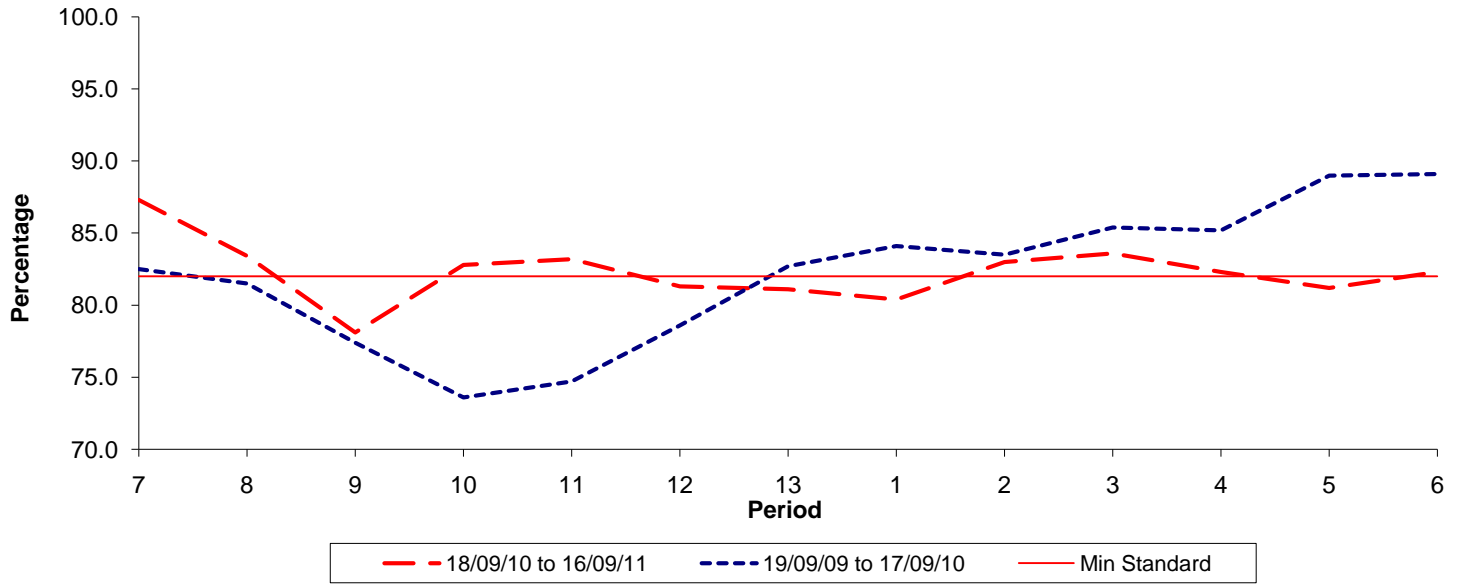

Reliability Performance (Low Frequency)

% Departing On Time

Date Range / Period	7	8	9	10	11	12	13	1	2	3	4	5	6
18/09/10 to 16/09/11	87.30	83.40	78.10	82.80	83.20	81.30	81.10	80.40	83.00	83.60	82.30	81.20	82.30
19/09/09 to 17/09/10	82.50	81.50	77.40	73.60	74.70	78.60	82.70	84.10	83.50	85.40	85.20	89.00	89.10
Min Standard	82.00	82.00	82.00	82.00	82.00	82.00	82.00	82.00	82.00	82.00	82.00	82.00	82.00

On Time figures are based on 12 weeks data

Kilometre Performance

% Kilometres Operated

Date Range / Period	7	8	9	10	11	12	13	1	2	3	4	5	6
18/09/10 to 16/09/11	97.98	97.64	91.66	92.73	98.57	98.05	98.09	97.22	98.36	98.60	97.13	98.51	98.39
19/09/09 to 17/09/10	96.91	96.18	95.41	94.05	97.32	97.57	98.38	98.58	97.67	98.05	98.32	99.24	98.53
Min Standard	98.00	98.00	98.00	98.00	98.00	98.00	98.00	98.00	98.00	98.00	98.00	98.00	98.00

Kilometre figures are based on 4 weeks data