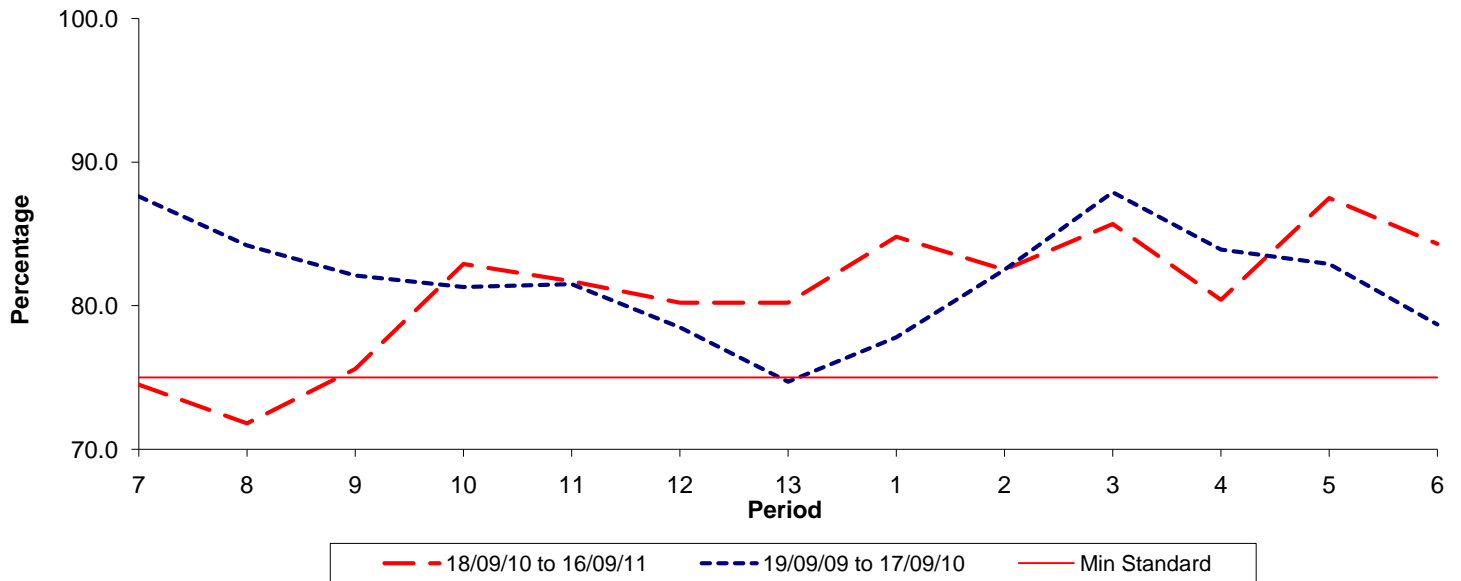

Reliability Performance (Low Frequency)

% Departing On Time

Date Range / Period	7	8	9	10	11	12	13	1	2	3	4	5	6
18/09/10 to 16/09/11	74.50	71.80	75.60	82.90	81.70	80.20	80.20	84.80	82.50	85.70	80.40	87.50	84.30
19/09/09 to 17/09/10	87.60	84.20	82.10	81.30	81.50	78.50	74.70	77.80	82.50	87.90	83.90	82.90	78.70
Min Standard	75.00	75.00	75.00	75.00	75.00	75.00	75.00	75.00	75.00	75.00	75.00	75.00	75.00

On Time figures are based on 12 weeks data

Kilometre Performance

% Kilometres Operated

Date Range / Period	7	8	9	10	11	12	13	1	2	3	4	5	6
18/09/10 to 16/09/11	91.87	94.93	96.54	96.79	96.24	97.56	96.15	98.07	96.46	96.66	97.34	98.96	96.61
19/09/09 to 17/09/10	97.59	96.56	96.91	95.21	94.78	95.70	94.45	98.25	98.37	96.50	95.34	99.05	94.87
Min Standard	98.00	98.00	98.00	98.00	98.00	98.00	98.00	98.00	98.00	98.00	98.00	98.00	98.00

Kilometre figures are based on 4 weeks data