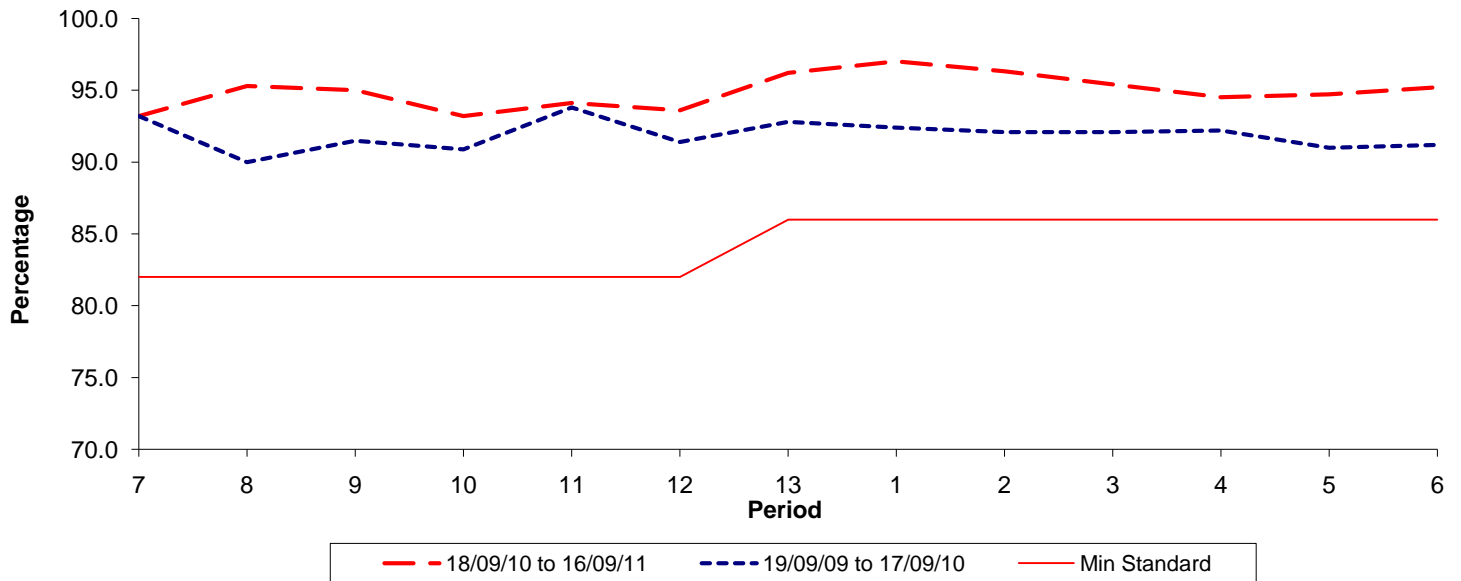

Reliability Performance (Low Frequency)

% Departing On Time

Date Range / Period	7	8	9	10	11	12	13	1	2	3	4	5	6
18/09/10 to 16/09/11	93.20	95.30	95.00	93.20	94.10	93.60	96.20	97.00	96.30	95.40	94.50	94.70	95.20
19/09/09 to 17/09/10	93.20	90.00	91.50	90.90	93.80	91.40	92.80	92.40	92.10	92.10	92.20	91.00	91.20
Min Standard	82.00	82.00	82.00	82.00	82.00	82.00	86.00	86.00	86.00	86.00	86.00	86.00	86.00

On Time figures are based on 12 weeks data

Kilometre Performance

% Kilometres Operated

Date Range / Period	7	8	9	10	11	12	13	1	2	3	4	5	6
18/09/10 to 16/09/11	98.95	99.71	99.61	98.89	99.43	97.69	99.61	99.96	99.88	99.68	99.75	99.75	99.69
19/09/09 to 17/09/10	99.38	99.65	99.30	99.61	99.62	99.64	99.71	99.62	99.41	99.05	99.47	99.21	99.49
Min Standard	98.00	98.00	98.00	98.00	98.00	98.00	98.00	98.00	98.00	98.00	98.00	98.00	98.00

Kilometre figures are based on 4 weeks data