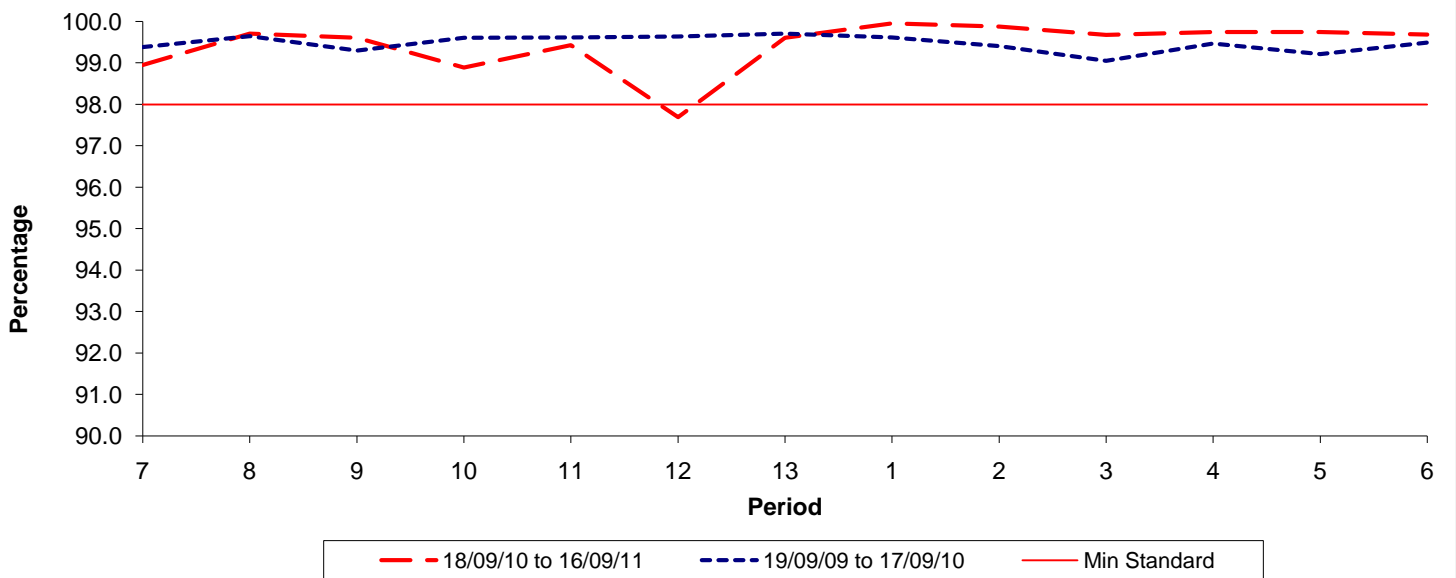

Reliability Performance (Low Frequency)

% Departing On Time

Date Range / Period	7	8	9	10	11	12	13	1	2	3	4	5	6
18/09/10 to 16/09/11	93.20	95.30	95.00	93.20	94.10	93.60	96.20	97.00	96.30	95.40	94.50	94.70	95.20
19/09/09 to 17/09/10	93.20	90.00	91.50	90.90	93.80	91.40	92.80	92.40	92.10	92.10	92.20	91.00	91.20
Min Standard	82.00	82.00	82.00	82.00	82.00	82.00	86.00	86.00	86.00	86.00	86.00	86.00	86.00

On Time figures are based on 12 weeks data

Kilometre Performance

% Kilometres Operated

Date Range / Period	7	8	9	10	11	12	13	1	2	3	4	5	6
18/09/10 to 16/09/11	98.95	99.71	99.61	98.89	99.43	97.69	99.61	99.96	99.88	99.68	99.75	99.75	99.69
19/09/09 to 17/09/10	99.38	99.65	99.30	99.61	99.62	99.64	99.71	99.62	99.41	99.05	99.47	99.21	99.49
Min Standard	98.00	98.00	98.00	98.00	98.00	98.00	98.00	98.00	98.00	98.00	98.00	98.00	98.00

Kilometre figures are based on 4 weeks data