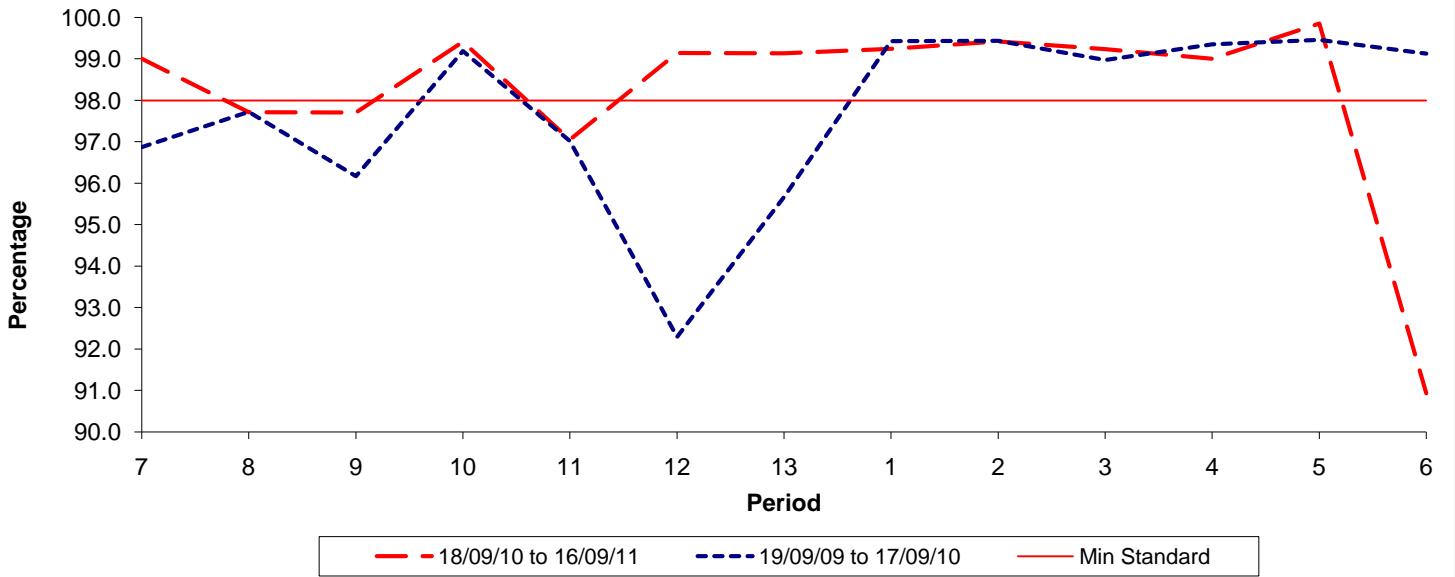

Reliability Performance (Low Frequency)

% Departing On Time

Date Range / Period	7	8	9	10	11	12	13	1	2	3	4	5	6
18/09/10 to 16/09/11	91.00	89.90	84.90	83.00	82.80	87.70	87.40	88.60	89.40	91.20	92.60	92.80	88.60
19/09/09 to 17/09/10	82.50	82.10	69.80	72.10	77.30	81.40	84.00	87.40	90.80	91.30	85.10	89.60	89.60
Min Standard	82.00	82.00	82.00	82.00	82.00	82.00	82.00	82.00	82.00	82.00	82.00	82.00	82.00

On Time figures are based on 12 weeks data

Kilometre Performance

% Kilometres Operated

Date Range / Period	7	8	9	10	11	12	13	1	2	3	4	5	6
18/09/10 to 16/09/11	99.01	97.72	97.71	99.42	97.05	99.15	99.14	99.25	99.43	99.24	99.01	99.86	90.93
19/09/09 to 17/09/10	96.87	97.72	96.17	99.19	97.02	92.29	95.67	99.43	99.44	98.97	99.35	99.46	99.13
Min Standard	98.00	98.00	98.00	98.00	98.00	98.00	98.00	98.00	98.00	98.00	98.00	98.00	98.00

Kilometre figures are based on 4 weeks data