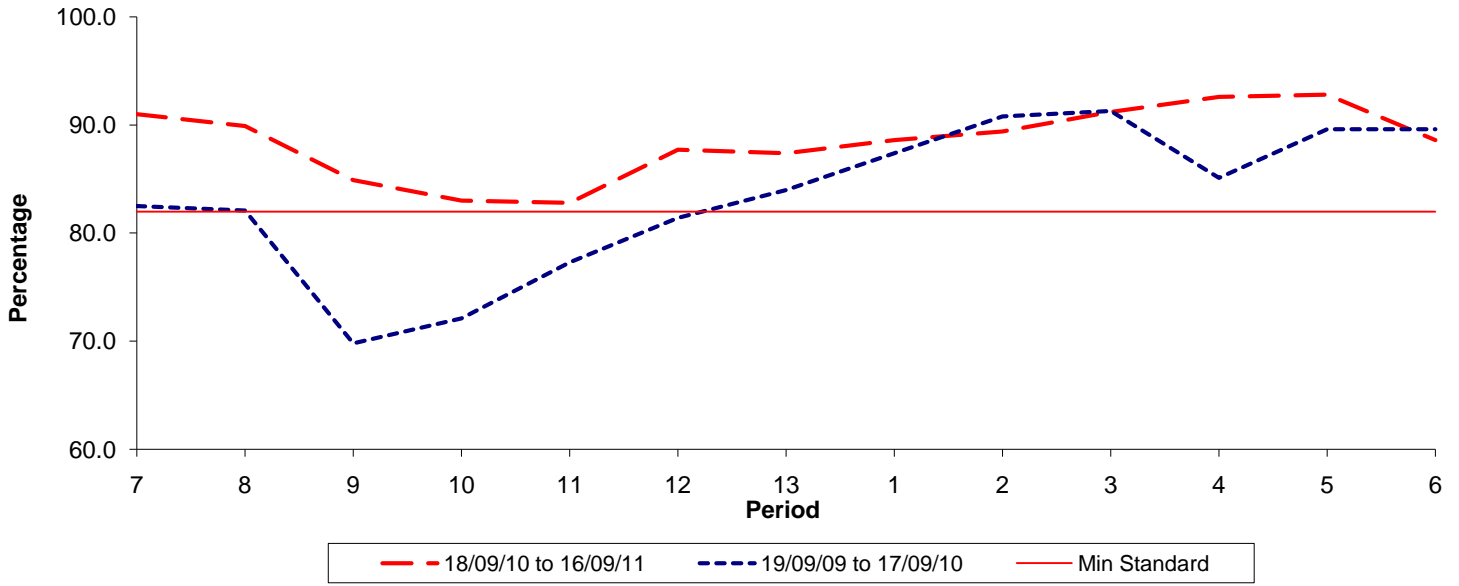

Reliability Performance (Low Frequency)

% Departing On Time

Date Range / Period	7	8	9	10	11	12	13	1	2	3	4	5	6
18/09/10 to 16/09/11	91.00	89.90	84.90	83.00	82.80	87.70	87.40	88.60	89.40	91.20	92.60	92.80	88.60
19/09/09 to 17/09/10	82.50	82.10	69.80	72.10	77.30	81.40	84.00	87.40	90.80	91.30	85.10	89.60	89.60
Min Standard	82.00	82.00	82.00	82.00	82.00	82.00	82.00	82.00	82.00	82.00	82.00	82.00	82.00

On Time figures are based on 12 weeks data

Kilometre Performance

% Kilometres Operated

Date Range / Period	7	8	9	10	11	12	13	1	2	3	4	5	6
18/09/10 to 16/09/11	99.01	97.72	97.71	99.42	97.05	99.15	99.14	99.25	99.43	99.24	99.01	99.86	90.93
19/09/09 to 17/09/10	96.87	97.72	96.17	99.19	97.02	92.29	95.67	99.43	99.44	98.97	99.35	99.46	99.13
Min Standard	98.00	98.00	98.00	98.00	98.00	98.00	98.00	98.00	98.00	98.00	98.00	98.00	98.00

Kilometre figures are based on 4 weeks data