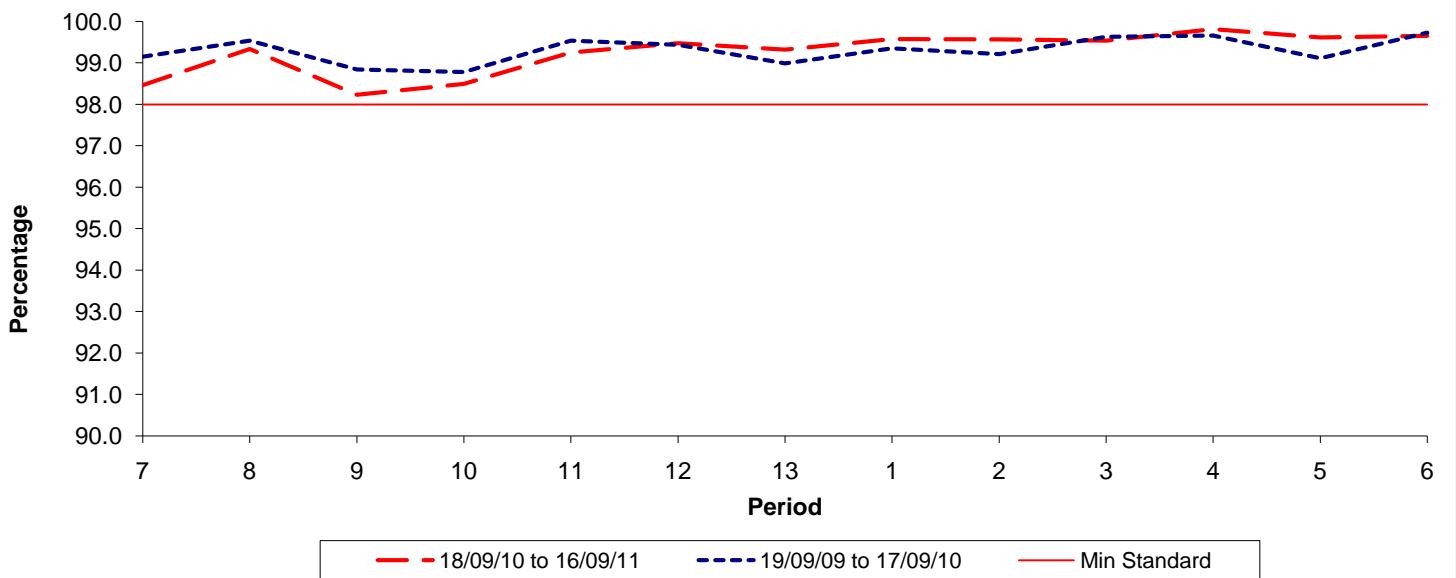

Reliability Performance (Low Frequency)

% Departing On Time

Date Range / Period	7	8	9	10	11	12	13	1	2	3	4	5	6
18/09/10 to 16/09/11	88.20	85.80	85.50	85.90	87.60	85.60	84.70	81.90	80.80	84.70	89.00	92.90	91.30
19/09/09 to 17/09/10	83.30	77.80	75.40	76.00	82.20	85.10	85.30	85.90	85.40	86.30	90.10	91.70	91.50
Min Standard	82.00	82.00	82.00	82.00	82.00	82.00	82.00	82.00	82.00	82.00	82.00	82.00	82.00

On Time figures are based on 12 weeks data

Kilometre Performance

% Kilometres Operated

Date Range / Period	7	8	9	10	11	12	13	1	2	3	4	5	6
18/09/10 to 16/09/11	98.46	99.34	98.23	98.49	99.25	99.48	99.32	99.58	99.57	99.54	99.82	99.62	99.66
19/09/09 to 17/09/10	99.15	99.54	98.84	98.78	99.54	99.44	98.99	99.35	99.21	99.63	99.66	99.11	99.73
Min Standard	98.00	98.00	98.00	98.00	98.00	98.00	98.00	98.00	98.00	98.00	98.00	98.00	98.00

Kilometre figures are based on 4 weeks data