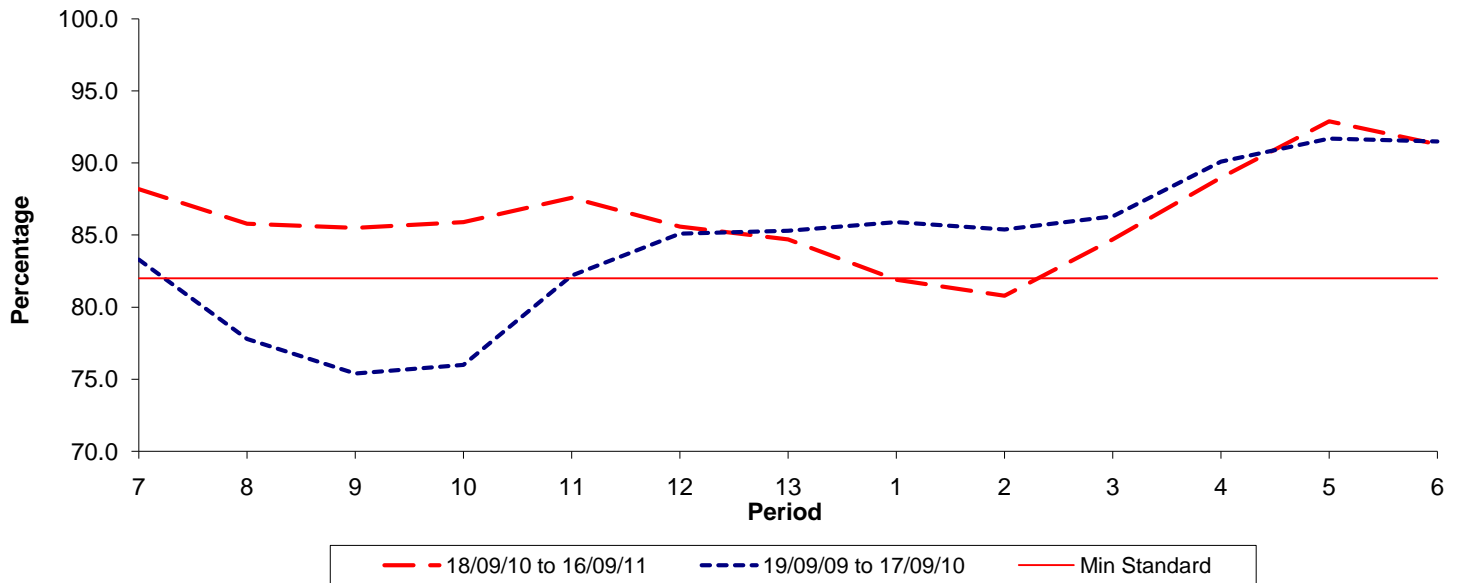

Reliability Performance (Low Frequency)

% Departing On Time

Date Range / Period	7	8	9	10	11	12	13	1	2	3	4	5	6
18/09/10 to 16/09/11	88.20	85.80	85.50	85.90	87.60	85.60	84.70	81.90	80.80	84.70	89.00	92.90	91.30
19/09/09 to 17/09/10	83.30	77.80	75.40	76.00	82.20	85.10	85.30	85.90	85.40	86.30	90.10	91.70	91.50
Min Standard	82.00	82.00	82.00	82.00	82.00	82.00	82.00	82.00	82.00	82.00	82.00	82.00	82.00

On Time figures are based on 12 weeks data

Kilometre Performance

% Kilometres Operated

Date Range / Period	7	8	9	10	11	12	13	1	2	3	4	5	6
18/09/10 to 16/09/11	98.46	99.34	98.23	98.49	99.25	99.48	99.32	99.58	99.57	99.54	99.82	99.62	99.66
19/09/09 to 17/09/10	99.15	99.54	98.84	98.78	99.54	99.44	98.99	99.35	99.21	99.63	99.66	99.11	99.73
Min Standard	98.00	98.00	98.00	98.00	98.00	98.00	98.00	98.00	98.00	98.00	98.00	98.00	98.00

Kilometre figures are based on 4 weeks data