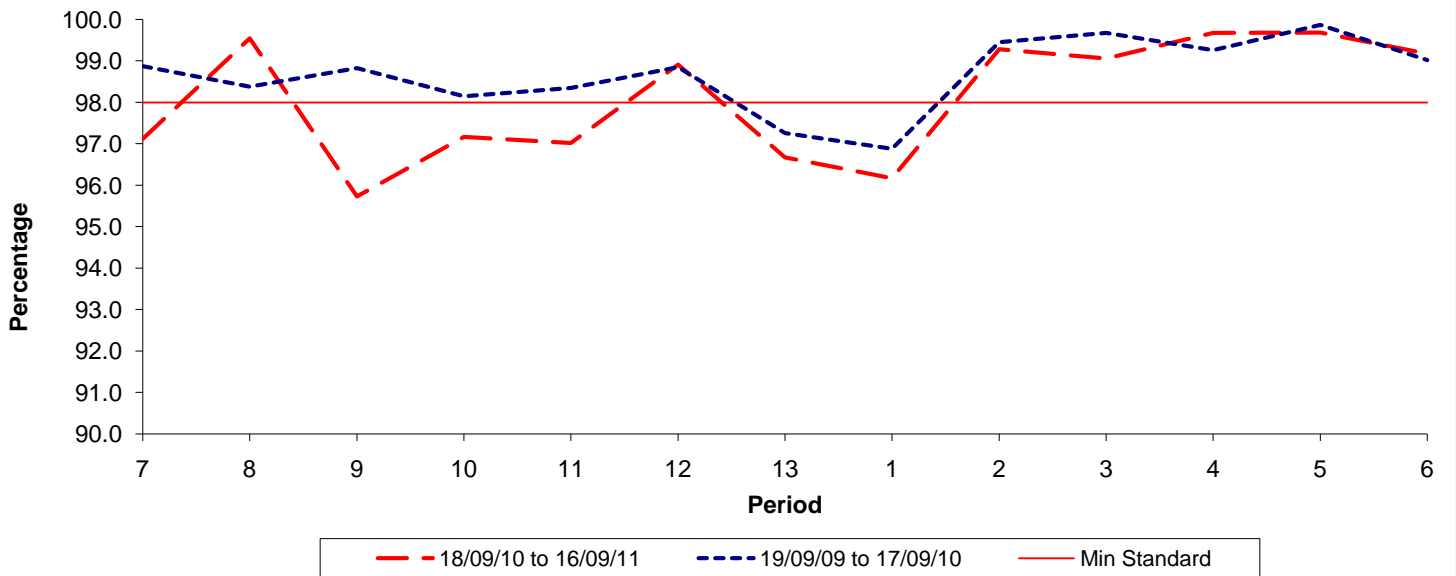

**Reliability Performance ( Low Frequency )**

**% Departing On Time**

Date Range / Period	7	8	9	10	11	12	13	1	2	3	4	5	6
18/09/10 to 16/09/11	87.10	84.80	78.70	80.30	76.60	83.60	82.10	85.20	82.70	87.70	87.00	92.90	93.90
19/09/09 to 17/09/10	89.00	85.40	82.40	82.90	85.70	90.50	84.00	85.50	86.00	91.20	91.90	93.60	91.70
Min Standard	86.00	86.00	86.00	86.00	86.00	86.00	86.00	86.00	86.00	86.00	86.00	86.00	86.00

On Time figures are based on 12 weeks data

**Kilometre Performance**

**% Kilometres Operated**

Date Range / Period	7	8	9	10	11	12	13	1	2	3	4	5	6
18/09/10 to 16/09/11	97.12	99.55	95.73	97.17	97.02	98.92	96.67	96.17	99.29	99.06	99.68	99.69	99.18
19/09/09 to 17/09/10	98.87	98.38	98.83	98.15	98.35	98.85	97.26	96.88	99.45	99.68	99.26	99.87	99.02
Min Standard	98.00	98.00	98.00	98.00	98.00	98.00	98.00	98.00	98.00	98.00	98.00	98.00	98.00

Kilometre figures are based on 4 weeks data