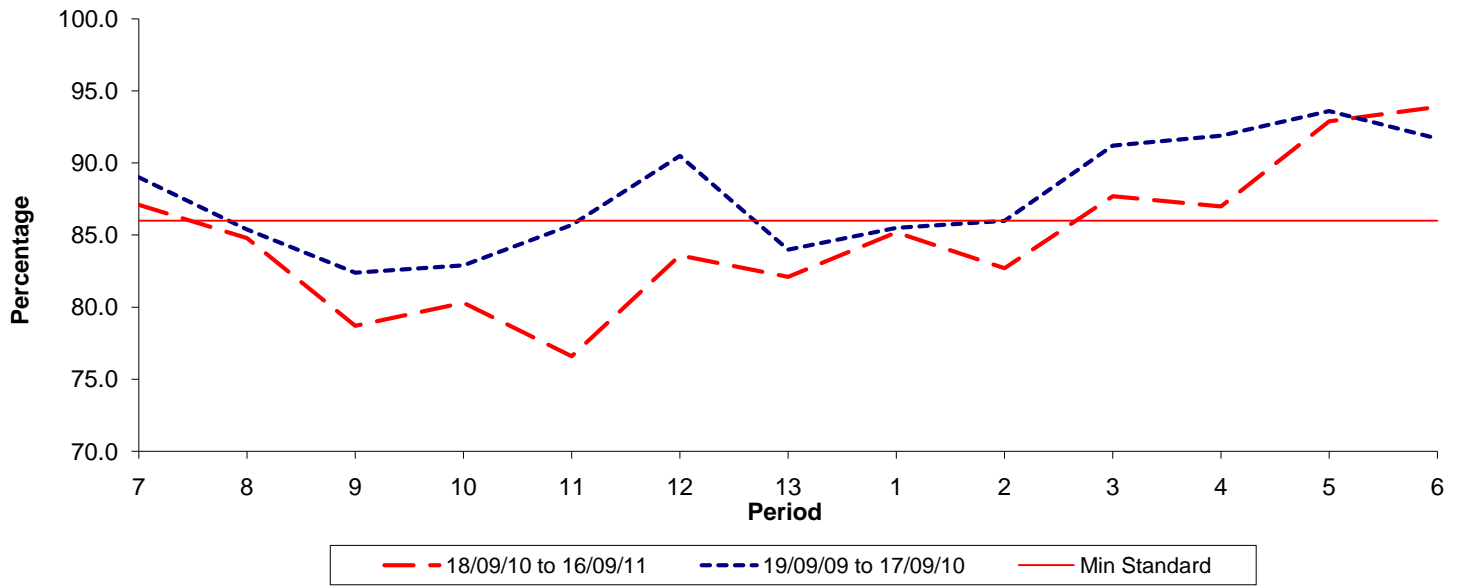

**Reliability Performance ( Low Frequency )**

**% Departing On Time**

Date Range / Period	7	8	9	10	11	12	13	1	2	3	4	5	6
18/09/10 to 16/09/11	87.10	84.80	78.70	80.30	76.60	83.60	82.10	85.20	82.70	87.70	87.00	92.90	93.90
19/09/09 to 17/09/10	89.00	85.40	82.40	82.90	85.70	90.50	84.00	85.50	86.00	91.20	91.90	93.60	91.70
Min Standard	86.00	86.00	86.00	86.00	86.00	86.00	86.00	86.00	86.00	86.00	86.00	86.00	86.00

On Time figures are based on 12 weeks data

**Kilometre Performance**

**% Kilometres Operated**

Date Range / Period	7	8	9	10	11	12	13	1	2	3	4	5	6
18/09/10 to 16/09/11	97.12	99.55	95.73	97.17	97.02	98.92	96.67	96.17	99.29	99.06	99.68	99.69	99.18
19/09/09 to 17/09/10	98.87	98.38	98.83	98.15	98.35	98.85	97.26	96.88	99.45	99.68	99.26	99.87	99.02
Min Standard	98.00	98.00	98.00	98.00	98.00	98.00	98.00	98.00	98.00	98.00	98.00	98.00	98.00

Kilometre figures are based on 4 weeks data