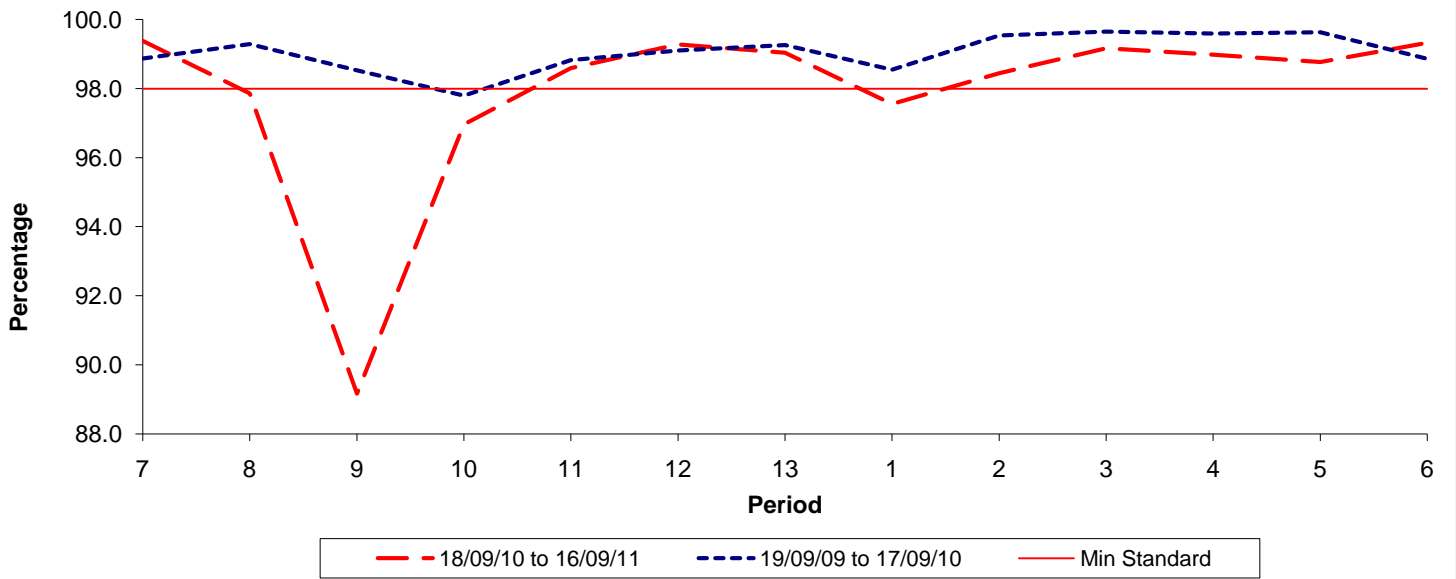

**Reliability Performance ( Low Frequency )**

**% Departing On Time**

Date Range / Period	7	8	9	10	11	12	13	1	2	3	4	5	6
18/09/10 to 16/09/11	88.80	84.10	78.00	74.00	74.10	76.90	77.10	77.80	81.30	84.80	89.30	89.10	88.90
19/09/09 to 17/09/10	85.60	83.80	81.80	82.40	83.40	86.90	85.70	85.70	86.90	86.80	89.40	89.40	90.60
Min Standard	82.00	82.00	82.00	82.00	82.00	82.00	82.00	82.00	82.00	82.00	82.00	82.00	82.00

On Time figures are based on 12 weeks data

**Kilometre Performance**

**% Kilometres Operated**

Date Range / Period	7	8	9	10	11	12	13	1	2	3	4	5	6
18/09/10 to 16/09/11	99.38	97.86	89.16	96.96	98.59	99.28	99.04	97.55	98.44	99.17	98.98	98.77	99.32
19/09/09 to 17/09/10	98.87	99.29	98.53	97.80	98.83	99.10	99.26	98.55	99.54	99.65	99.59	99.63	98.86
Min Standard	98.00	98.00	98.00	98.00	98.00	98.00	98.00	98.00	98.00	98.00	98.00	98.00	98.00

Kilometre figures are based on 4 weeks data