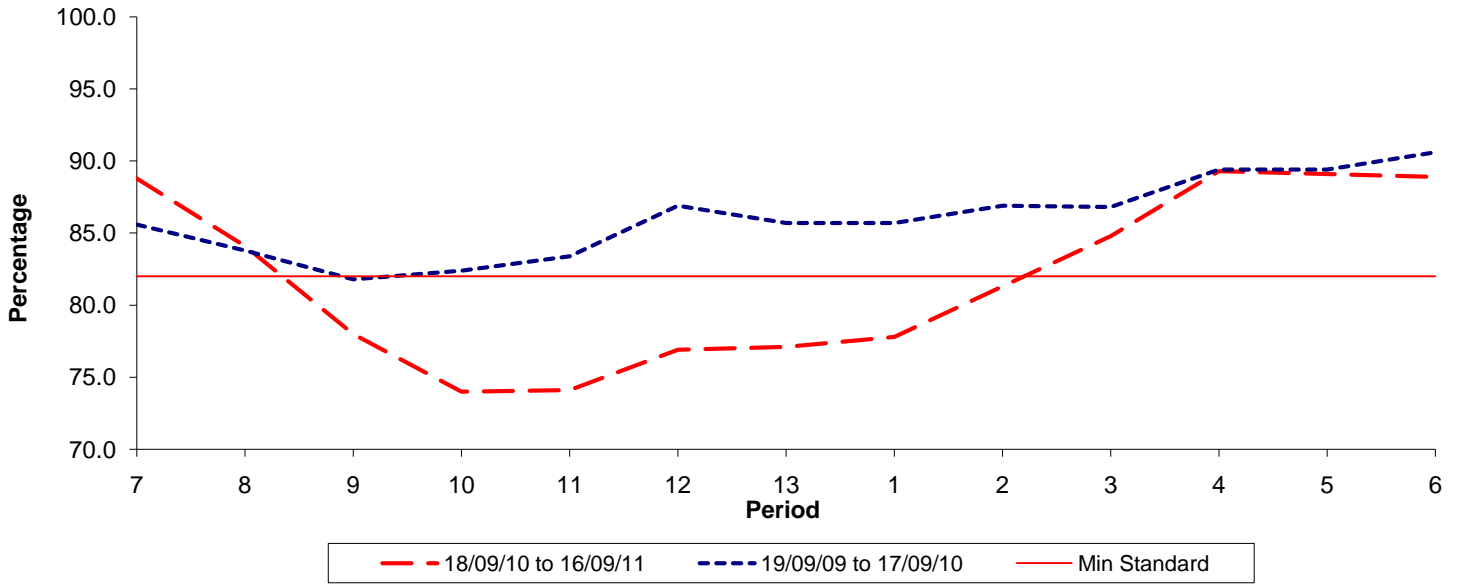

**Reliability Performance ( Low Frequency )**

**% Departing On Time**

Date Range / Period	7	8	9	10	11	12	13	1	2	3	4	5	6
18/09/10 to 16/09/11	88.80	84.10	78.00	74.00	74.10	76.90	77.10	77.80	81.30	84.80	89.30	89.10	88.90
19/09/09 to 17/09/10	85.60	83.80	81.80	82.40	83.40	86.90	85.70	85.70	86.90	86.80	89.40	89.40	90.60
Min Standard	82.00	82.00	82.00	82.00	82.00	82.00	82.00	82.00	82.00	82.00	82.00	82.00	82.00

On Time figures are based on 12 weeks data

**Kilometre Performance**

**% Kilometres Operated**

Date Range / Period	7	8	9	10	11	12	13	1	2	3	4	5	6
18/09/10 to 16/09/11	99.38	97.86	89.16	96.96	98.59	99.28	99.04	97.55	98.44	99.17	98.98	98.77	99.32
19/09/09 to 17/09/10	98.87	99.29	98.53	97.80	98.83	99.10	99.26	98.55	99.54	99.65	99.59	99.63	98.86
Min Standard	98.00	98.00	98.00	98.00	98.00	98.00	98.00	98.00	98.00	98.00	98.00	98.00	98.00

Kilometre figures are based on 4 weeks data