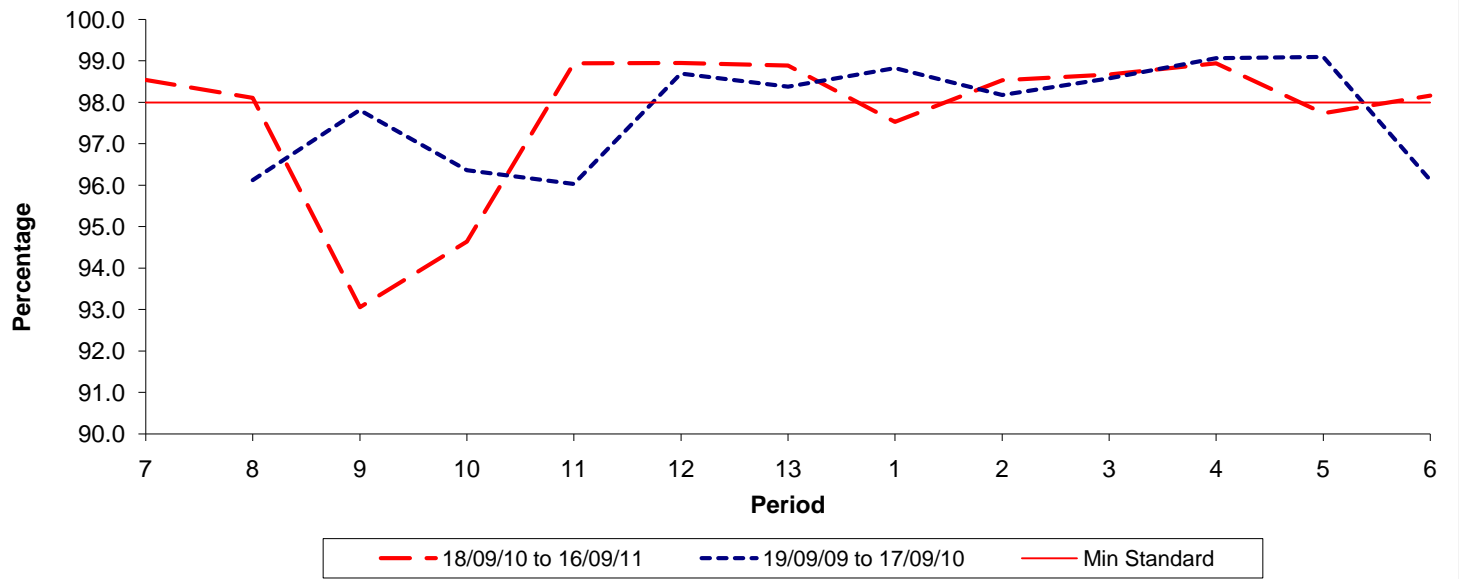

Reliability Performance (Low Frequency)

% Departing On Time

Date Range / Period	7	8	9	10	11	12	13	1	2	3	4	5	6
18/09/10 to 16/09/11	78.70	75.30	74.50	73.40	71.50	76.40	77.80	76.90	73.60	72.90	73.80	78.50	78.30
19/09/09 to 17/09/10		69.00	71.40	71.70	70.50	71.10	70.50	74.30	73.90	75.40	76.00	82.60	80.70
Min Standard	78.00	78.00	78.00	78.00	78.00	78.00	78.00	78.00	78.00	78.00	78.00	78.00	78.00

On Time figures are based on 12 weeks data

Kilometre Performance

% Kilometres Operated

Date Range / Period	7	8	9	10	11	12	13	1	2	3	4	5	6
18/09/10 to 16/09/11	98.54	98.11	93.06	94.64	98.94	98.95	98.89	97.53	98.53	98.67	98.94	97.74	98.16
19/09/09 to 17/09/10		96.12	97.82	96.36	96.03	98.70	98.38	98.83	98.18	98.58	99.07	99.10	96.12
Min Standard	98.00	98.00	98.00	98.00	98.00	98.00	98.00	98.00	98.00	98.00	98.00	98.00	98.00

Kilometre figures are based on 4 weeks data