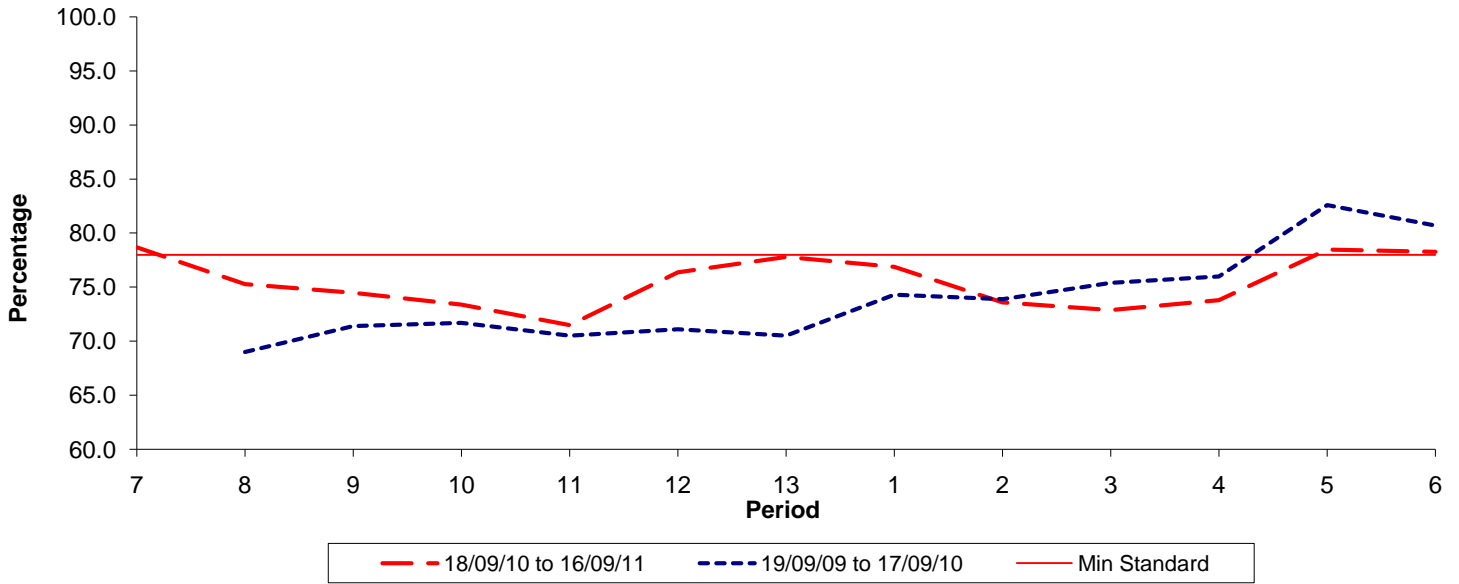

Reliability Performance (Low Frequency)

% Departing On Time

Date Range / Period	7	8	9	10	11	12	13	1	2	3	4	5	6
18/09/10 to 16/09/11	78.70	75.30	74.50	73.40	71.50	76.40	77.80	76.90	73.60	72.90	73.80	78.50	78.30
19/09/09 to 17/09/10		69.00	71.40	71.70	70.50	71.10	70.50	74.30	73.90	75.40	76.00	82.60	80.70
Min Standard	78.00	78.00	78.00	78.00	78.00	78.00	78.00	78.00	78.00	78.00	78.00	78.00	78.00

On Time figures are based on 12 weeks data

Kilometre Performance

% Kilometres Operated

Date Range / Period	7	8	9	10	11	12	13	1	2	3	4	5	6
18/09/10 to 16/09/11	98.54	98.11	93.06	94.64	98.94	98.95	98.89	97.53	98.53	98.67	98.94	97.74	98.16
19/09/09 to 17/09/10		96.12	97.82	96.36	96.03	98.70	98.38	98.83	98.18	98.58	99.07	99.10	96.12
Min Standard	98.00	98.00	98.00	98.00	98.00	98.00	98.00	98.00	98.00	98.00	98.00	98.00	98.00

Kilometre figures are based on 4 weeks data