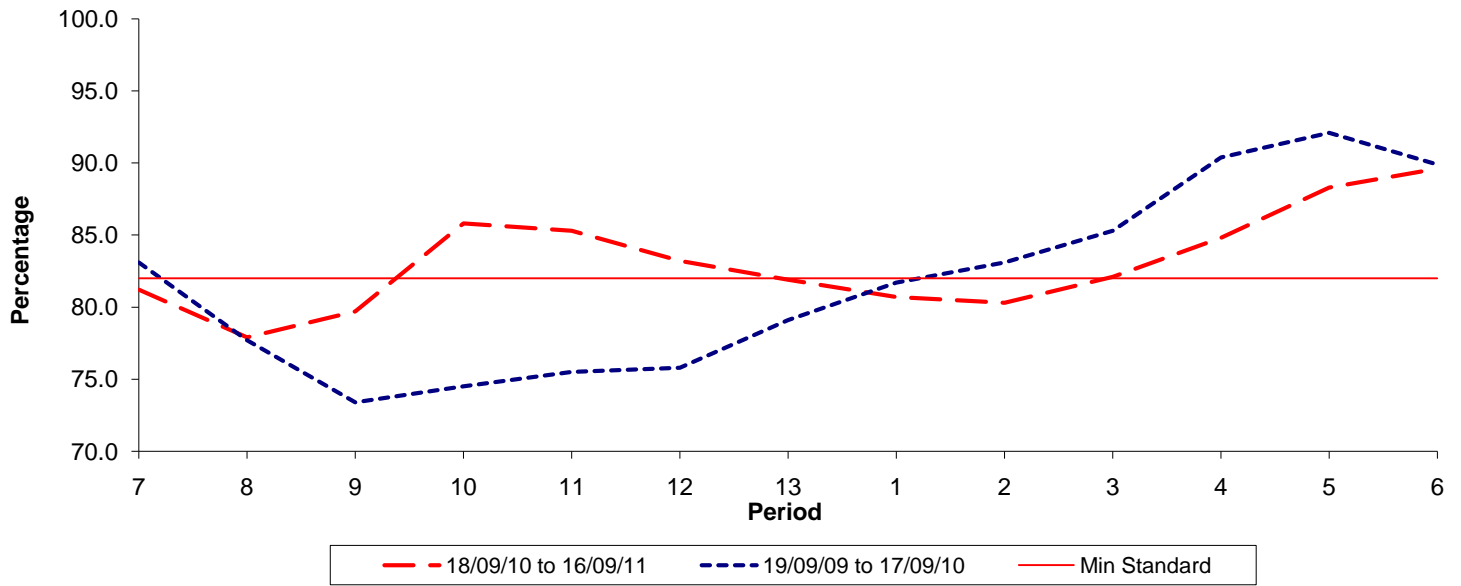

Reliability Performance (Low Frequency)

% Departing On Time

Date Range / Period	7	8	9	10	11	12	13	1	2	3	4	5	6
18/09/10 to 16/09/11	81.20	77.90	79.70	85.80	85.30	83.20	81.90	80.70	80.30	82.10	84.80	88.30	89.60
19/09/09 to 17/09/10	83.10	77.70	73.40	74.50	75.50	75.80	79.10	81.70	83.10	85.30	90.40	92.10	89.90
Min Standard	82.00	82.00	82.00	82.00	82.00	82.00	82.00	82.00	82.00	82.00	82.00	82.00	82.00

On Time figures are based on 12 weeks data

Kilometre Performance

% Kilometres Operated

Date Range / Period	7	8	9	10	11	12	13	1	2	3	4	5	6
18/09/10 to 16/09/11	98.45	99.37	97.45	98.54	99.05	99.16	99.72	99.68	99.69	99.67	99.81	99.60	99.62
19/09/09 to 17/09/10	99.43	99.21	98.97	98.85	99.18	98.75	99.02	98.85	99.11	99.40	99.74	99.89	99.60
Min Standard	98.00	98.00	98.00	98.00	98.00	98.00	98.00	98.00	98.00	98.00	98.00	98.00	98.00

Kilometre figures are based on 4 weeks data