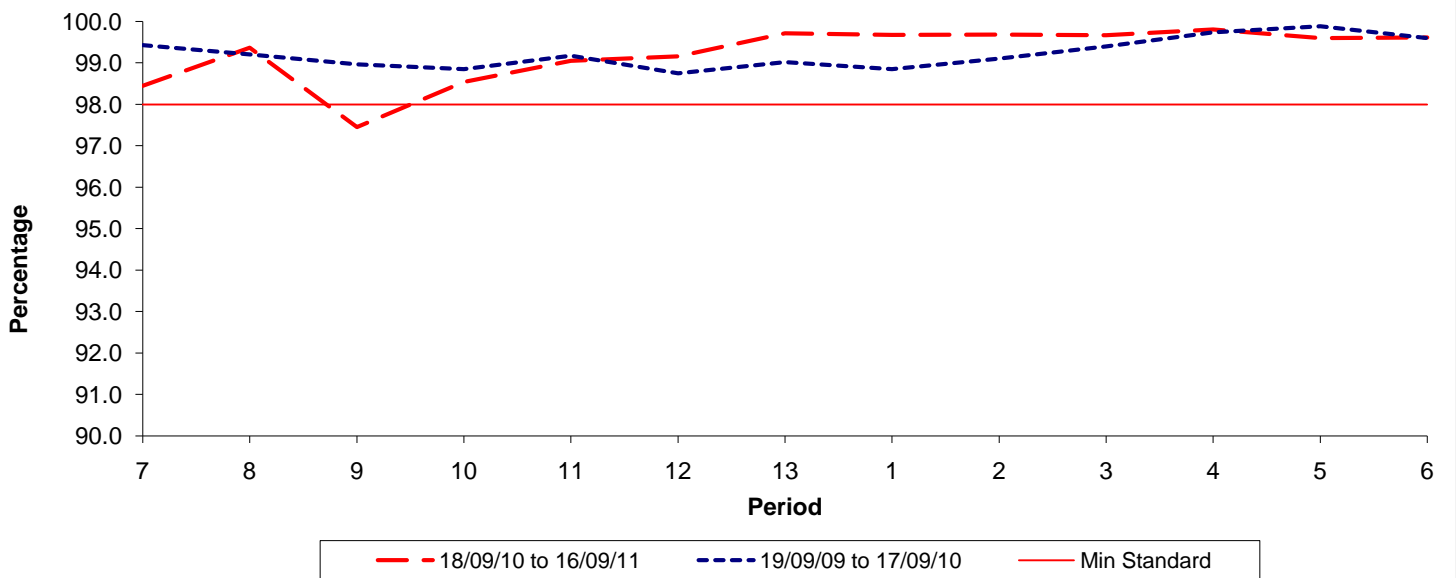

Reliability Performance (Low Frequency)

% Departing On Time

Date Range / Period	7	8	9	10	11	12	13	1	2	3	4	5	6
18/09/10 to 16/09/11	81.20	77.90	79.70	85.80	85.30	83.20	81.90	80.70	80.30	82.10	84.80	88.30	89.60
19/09/09 to 17/09/10	83.10	77.70	73.40	74.50	75.50	75.80	79.10	81.70	83.10	85.30	90.40	92.10	89.90
Min Standard	82.00	82.00	82.00	82.00	82.00	82.00	82.00	82.00	82.00	82.00	82.00	82.00	82.00

On Time figures are based on 12 weeks data

Kilometre Performance

% Kilometres Operated

Date Range / Period	7	8	9	10	11	12	13	1	2	3	4	5	6
18/09/10 to 16/09/11	98.45	99.37	97.45	98.54	99.05	99.16	99.72	99.68	99.69	99.67	99.81	99.60	99.62
19/09/09 to 17/09/10	99.43	99.21	98.97	98.85	99.18	98.75	99.02	98.85	99.11	99.40	99.74	99.89	99.60
Min Standard	98.00	98.00	98.00	98.00	98.00	98.00	98.00	98.00	98.00	98.00	98.00	98.00	98.00

Kilometre figures are based on 4 weeks data