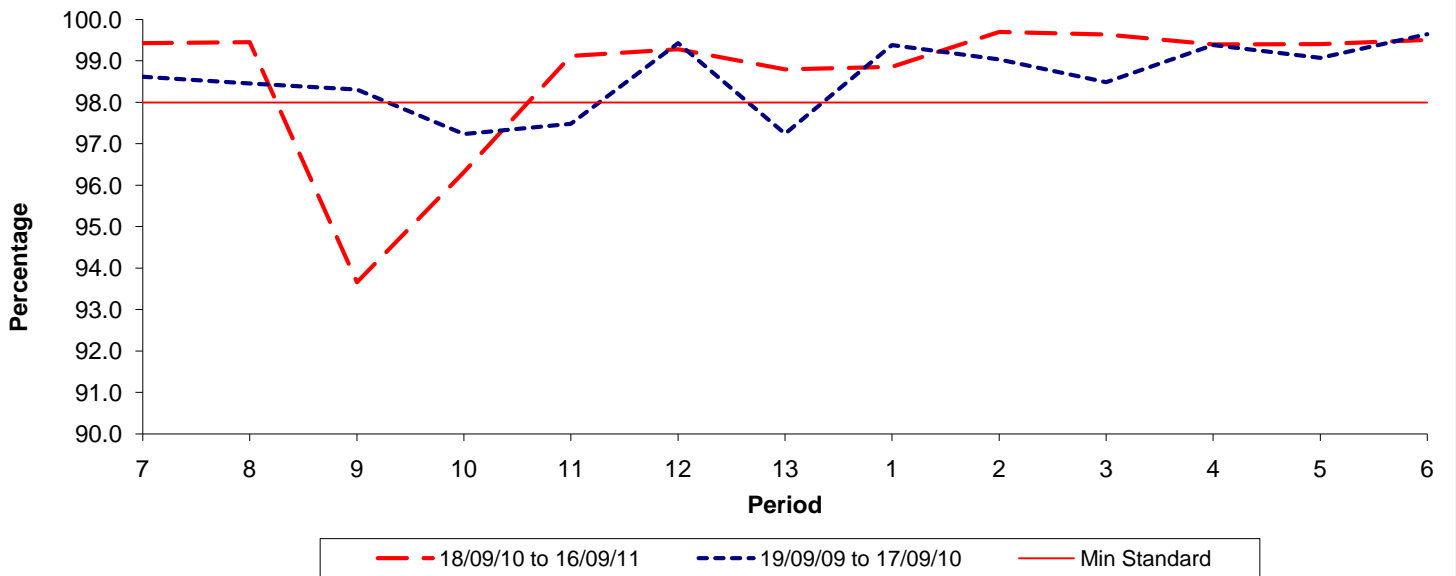

Reliability Performance (Low Frequency)

% Departing On Time

Date Range / Period	7	8	9	10	11	12	13	1	2	3	4	5	6
18/09/10 to 16/09/11	91.20	90.20	86.40	85.30	83.40	87.40	88.30	87.00	86.90	85.80	86.40	84.60	84.90
19/09/09 to 17/09/10	84.40	83.50	83.20	84.80	88.00	85.50	86.10	86.20	88.30	86.80	88.20	88.60	91.80
Min Standard	78.00	78.00	78.00	78.00	78.00	78.00	78.00	78.00	78.00	78.00	78.00	78.00	78.00

On Time figures are based on 12 weeks data

Kilometre Performance

% Kilometres Operated

Date Range / Period	7	8	9	10	11	12	13	1	2	3	4	5	6
18/09/10 to 16/09/11	99.43	99.45	93.66	96.32	99.12	99.28	98.80	98.86	99.70	99.64	99.40	99.41	99.51
19/09/09 to 17/09/10	98.62	98.46	98.31	97.24	97.49	99.43	97.25	99.39	99.04	98.49	99.39	99.08	99.65
Min Standard	98.00	98.00	98.00	98.00	98.00	98.00	98.00	98.00	98.00	98.00	98.00	98.00	98.00

Kilometre figures are based on 4 weeks data