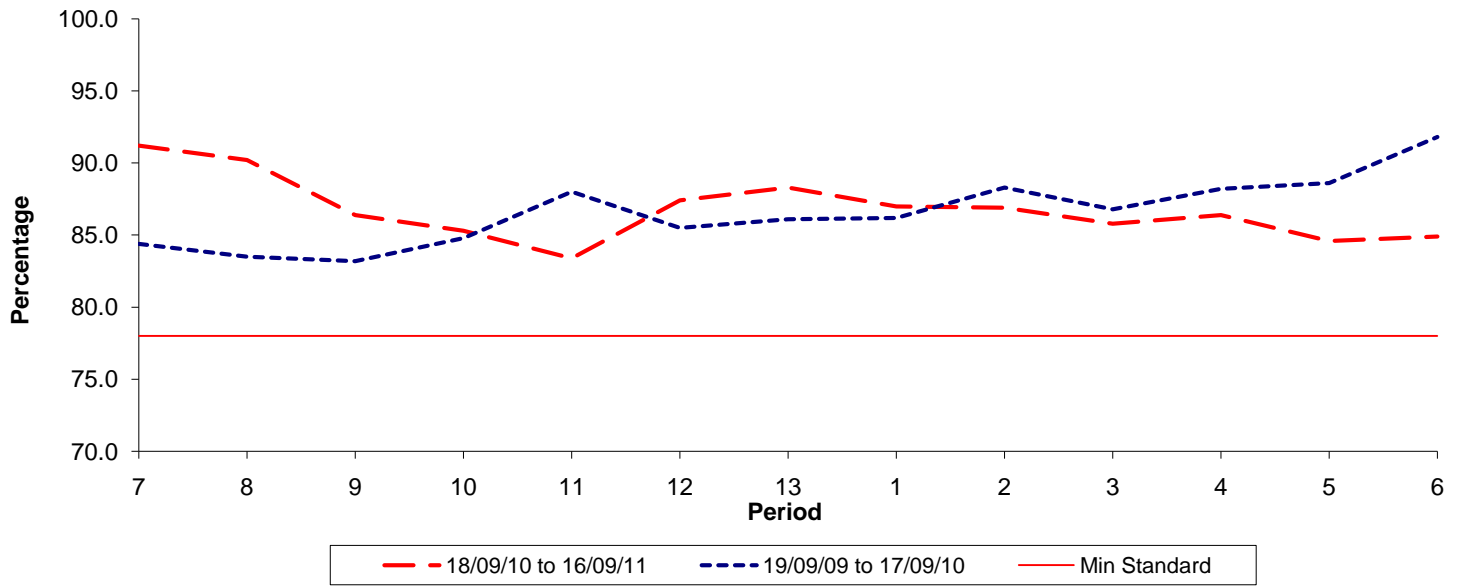

Reliability Performance (Low Frequency)

% Departing On Time

Date Range / Period	7	8	9	10	11	12	13	1	2	3	4	5	6
18/09/10 to 16/09/11	91.20	90.20	86.40	85.30	83.40	87.40	88.30	87.00	86.90	85.80	86.40	84.60	84.90
19/09/09 to 17/09/10	84.40	83.50	83.20	84.80	88.00	85.50	86.10	86.20	88.30	86.80	88.20	88.60	91.80
Min Standard	78.00	78.00	78.00	78.00	78.00	78.00	78.00	78.00	78.00	78.00	78.00	78.00	78.00

On Time figures are based on 12 weeks data

Kilometre Performance

% Kilometres Operated

Date Range / Period	7	8	9	10	11	12	13	1	2	3	4	5	6
18/09/10 to 16/09/11	99.43	99.45	93.66	96.32	99.12	99.28	98.80	98.86	99.70	99.64	99.40	99.41	99.51
19/09/09 to 17/09/10	98.62	98.46	98.31	97.24	97.49	99.43	97.25	99.39	99.04	98.49	99.39	99.08	99.65
Min Standard	98.00	98.00	98.00	98.00	98.00	98.00	98.00	98.00	98.00	98.00	98.00	98.00	98.00

Kilometre figures are based on 4 weeks data