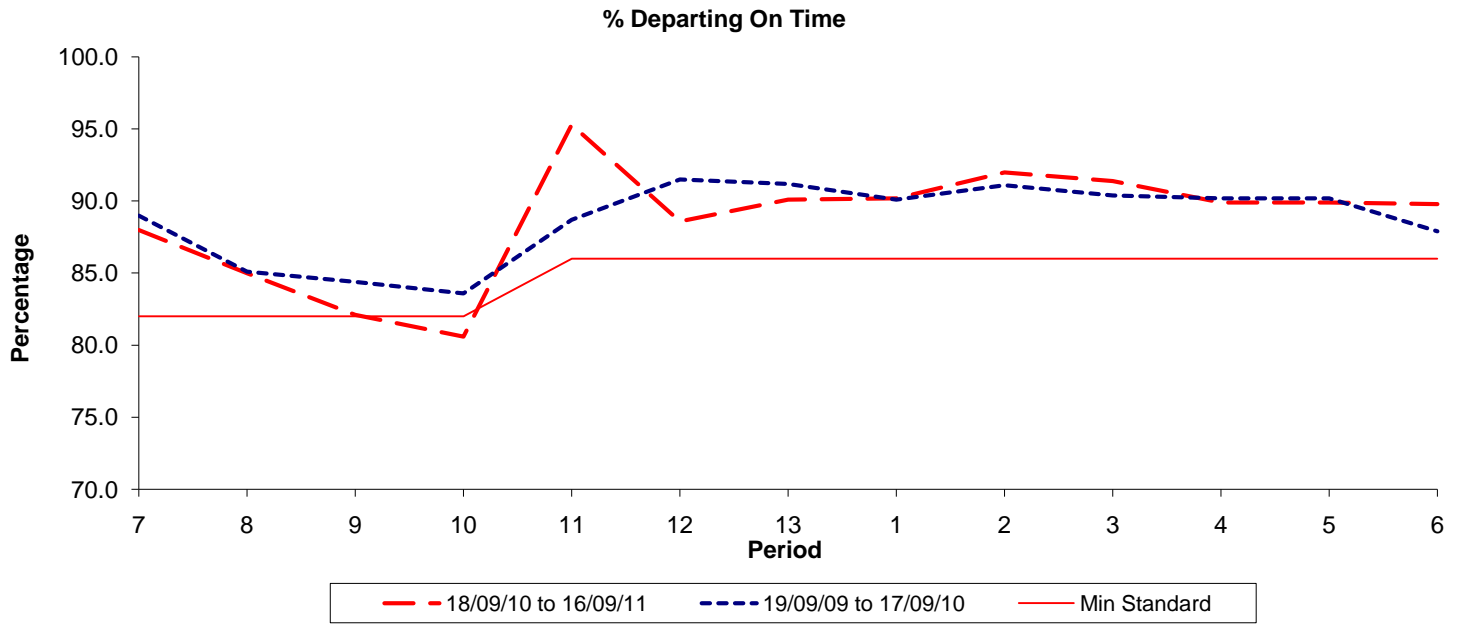

Reliability Performance (Low Frequency)

Date Range / Period	7	8	9	10	11	12	13	1	2	3	4	5	6
18/09/10 to 16/09/11	88.00	85.00	82.10	80.60	95.30	88.60	90.10	90.20	92.00	91.40	89.90	89.90	89.80
19/09/09 to 17/09/10	89.00	85.10	84.40	83.60	88.70	91.50	91.20	90.10	91.10	90.40	90.20	90.20	87.90
Min Standard	82.00	82.00	82.00	82.00	86.00	86.00	86.00	86.00	86.00	86.00	86.00	86.00	86.00

On Time figures are based on 12 weeks data

Kilometre Performance

Date Range / Period	7	8	9	10	11	12	13	1	2	3	4	5	6
18/09/10 to 16/09/11	98.56	98.47	93.51	94.74	98.65	98.39	98.64	99.07	99.39	98.47	98.53	99.51	99.23
19/09/09 to 17/09/10	98.91	98.58	98.86	96.40	98.89	98.84	98.95	99.34	98.88	99.15	98.41	99.35	98.46
Min Standard	98.00	98.00	98.00	98.00	98.00	98.00	98.00	98.00	98.00	98.00	98.00	98.00	98.00

Kilometre figures are based on 4 weeks data