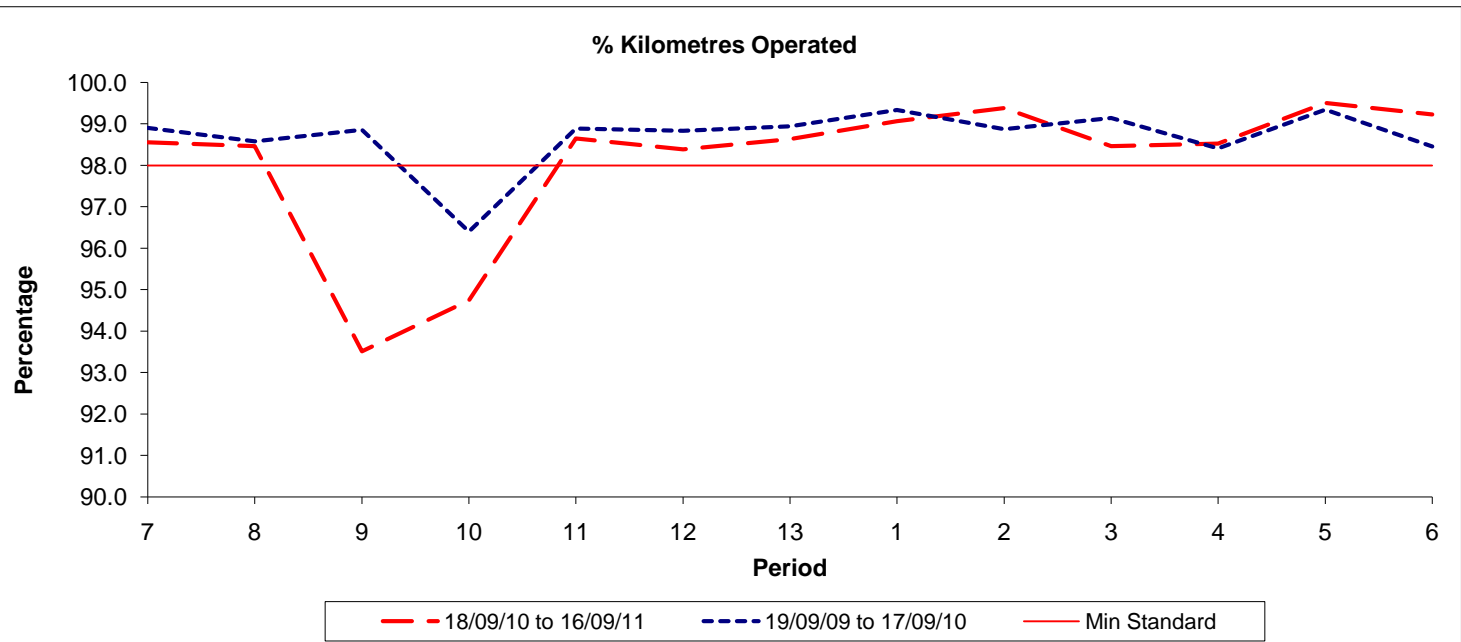

Reliability Performance (Low Frequency)

Date Range / Period	7	8	9	10	11	12	13	1	2	3	4	5	6
18/09/10 to 16/09/11	88.00	85.00	82.10	80.60	95.30	88.60	90.10	90.20	92.00	91.40	89.90	89.90	89.80
19/09/09 to 17/09/10	89.00	85.10	84.40	83.60	88.70	91.50	91.20	90.10	91.10	90.40	90.20	90.20	87.90
Min Standard	82.00	82.00	82.00	82.00	86.00	86.00	86.00	86.00	86.00	86.00	86.00	86.00	86.00

On Time figures are based on 12 weeks data

Kilometre Performance

Date Range / Period	7	8	9	10	11	12	13	1	2	3	4	5	6
18/09/10 to 16/09/11	98.56	98.47	93.51	94.74	98.65	98.39	98.64	99.07	99.39	98.47	98.53	99.51	99.23
19/09/09 to 17/09/10	98.91	98.58	98.86	96.40	98.89	98.84	98.95	99.34	98.88	99.15	98.41	99.35	98.46
Min Standard	98.00	98.00	98.00	98.00	98.00	98.00	98.00	98.00	98.00	98.00	98.00	98.00	98.00

Kilometre figures are based on 4 weeks data