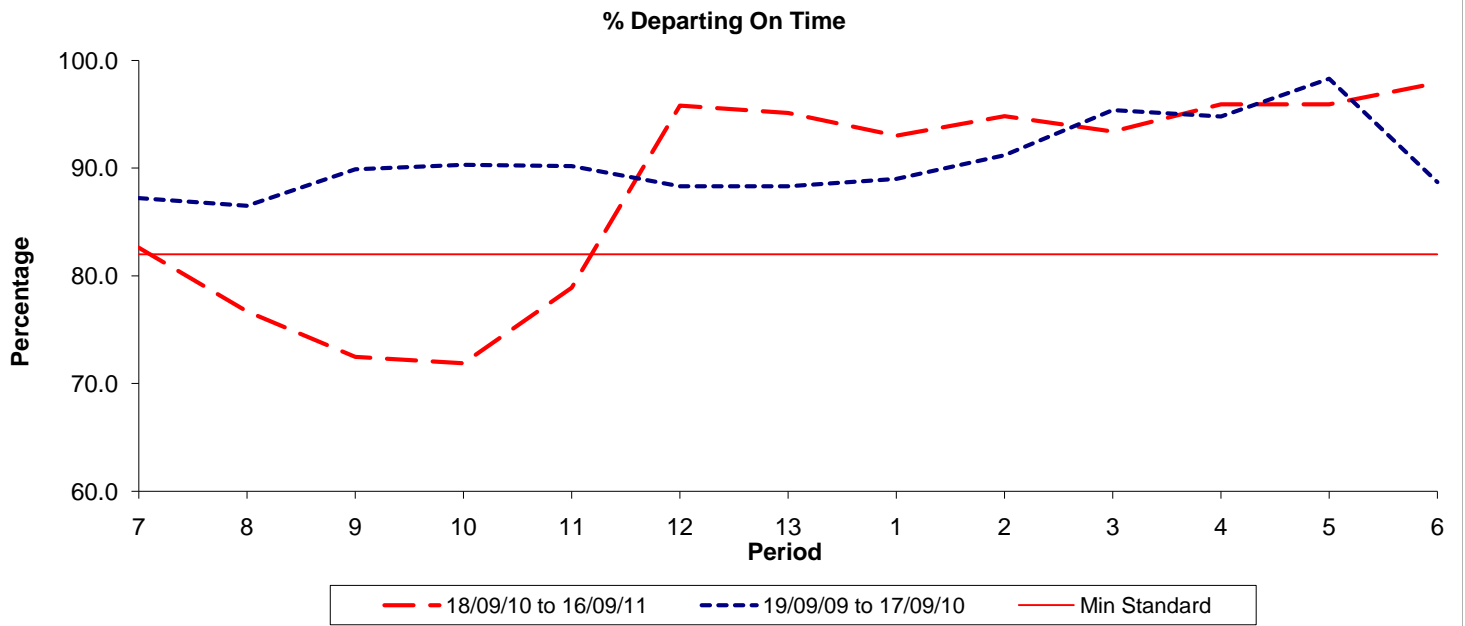

Reliability Performance (Low Frequency)

Date Range / Period	7	8	9	10	11	12	13	1	2	3	4	5	6
18/09/10 to 16/09/11	82.60	76.70	72.50	71.90	78.90	95.80	95.10	93.00	94.80	93.40	95.90	95.90	97.90
19/09/09 to 17/09/10	87.20	86.50	89.90	90.30	90.20	88.30	88.30	89.00	91.20	95.40	94.80	98.30	88.70
Min Standard	82.00	82.00	82.00	82.00	82.00	82.00	82.00	82.00	82.00	82.00	82.00	82.00	82.00

On Time figures are based on 12 weeks data

Kilometre Performance

Date Range / Period	7	8	9	10	11	12	13	1	2	3	4	5	6
18/09/10 to 16/09/11	99.06	98.22	98.67	97.87	99.54	99.85	99.25	99.73	99.56	99.83	99.77	99.68	99.92
19/09/09 to 17/09/10	98.69	98.85	99.06	98.87	98.78	98.99	98.64	99.67	99.17	99.93	99.75	99.74	98.76
Min Standard	98.00	98.00	98.00	98.00	98.00	98.00	98.00	98.00	98.00	98.00	98.00	98.00	98.00

Kilometre figures are based on 4 weeks data