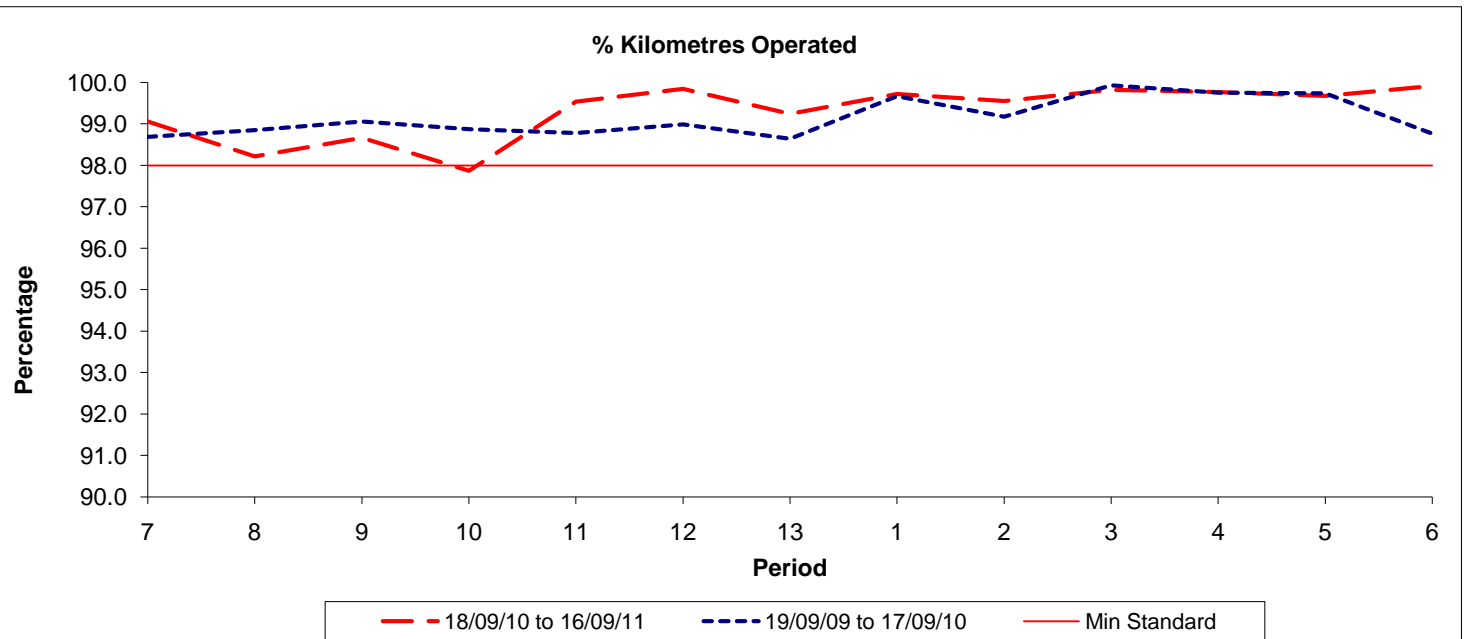

Reliability Performance (Low Frequency)

Date Range / Period	7	8	9	10	11	12	13	1	2	3	4	5	6
18/09/10 to 16/09/11	82.60	76.70	72.50	71.90	78.90	95.80	95.10	93.00	94.80	93.40	95.90	95.90	97.90
19/09/09 to 17/09/10	87.20	86.50	89.90	90.30	90.20	88.30	88.30	89.00	91.20	95.40	94.80	98.30	88.70
Min Standard	82.00	82.00	82.00	82.00	82.00	82.00	82.00	82.00	82.00	82.00	82.00	82.00	82.00

On Time figures are based on 12 weeks data

Kilometre Performance

Date Range / Period	7	8	9	10	11	12	13	1	2	3	4	5	6
18/09/10 to 16/09/11	99.06	98.22	98.67	97.87	99.54	99.85	99.25	99.73	99.56	99.83	99.77	99.68	99.92
19/09/09 to 17/09/10	98.69	98.85	99.06	98.87	98.78	98.99	98.64	99.67	99.17	99.93	99.75	99.74	98.76
Min Standard	98.00	98.00	98.00	98.00	98.00	98.00	98.00	98.00	98.00	98.00	98.00	98.00	98.00

Kilometre figures are based on 4 weeks data