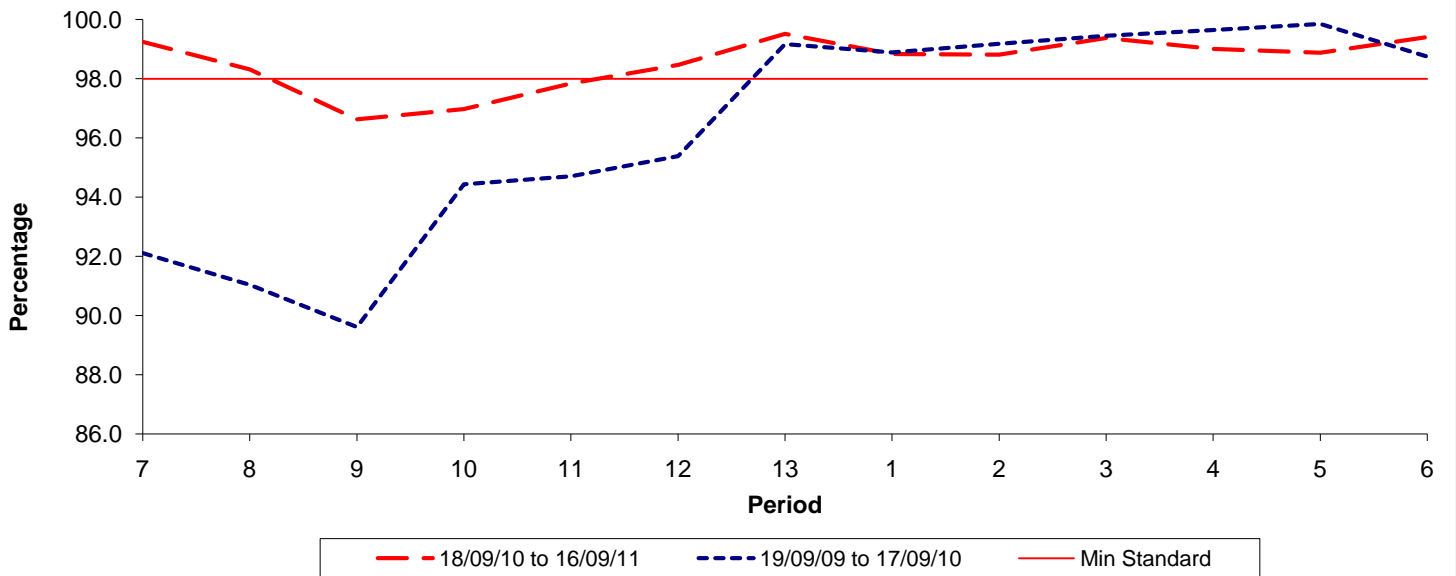

Reliability Performance (Low Frequency)

% Departing On Time

Date Range / Period	7	8	9	10	11	12	13	1	2	3	4	5	6
18/09/10 to 16/09/11	90.70	86.30	82.10	80.20	78.60	78.80	84.10	87.40	90.30	91.10	90.10	90.90	93.00
19/09/09 to 17/09/10	82.00	80.20	75.90	76.50	75.10	78.30	81.10	84.80	85.70	85.60	85.30	88.70	92.40
Min Standard	82.00	82.00	82.00	82.00	82.00	82.00	86.00	86.00	86.00	86.00	86.00	86.00	86.00

On Time figures are based on 12 weeks data

Kilometre Performance

% Kilometres Operated

Date Range / Period	7	8	9	10	11	12	13	1	2	3	4	5	6
18/09/10 to 16/09/11	99.25	98.32	96.63	96.98	97.84	98.47	99.52	98.84	98.82	99.38	99.01	98.88	99.41
19/09/09 to 17/09/10	92.11	91.04	89.61	94.43	94.70	95.38	99.17	98.89	99.18	99.45	99.64	99.85	98.75
Min Standard	98.00	98.00	98.00	98.00	98.00	98.00	98.00	98.00	98.00	98.00	98.00	98.00	98.00

Kilometre figures are based on 4 weeks data