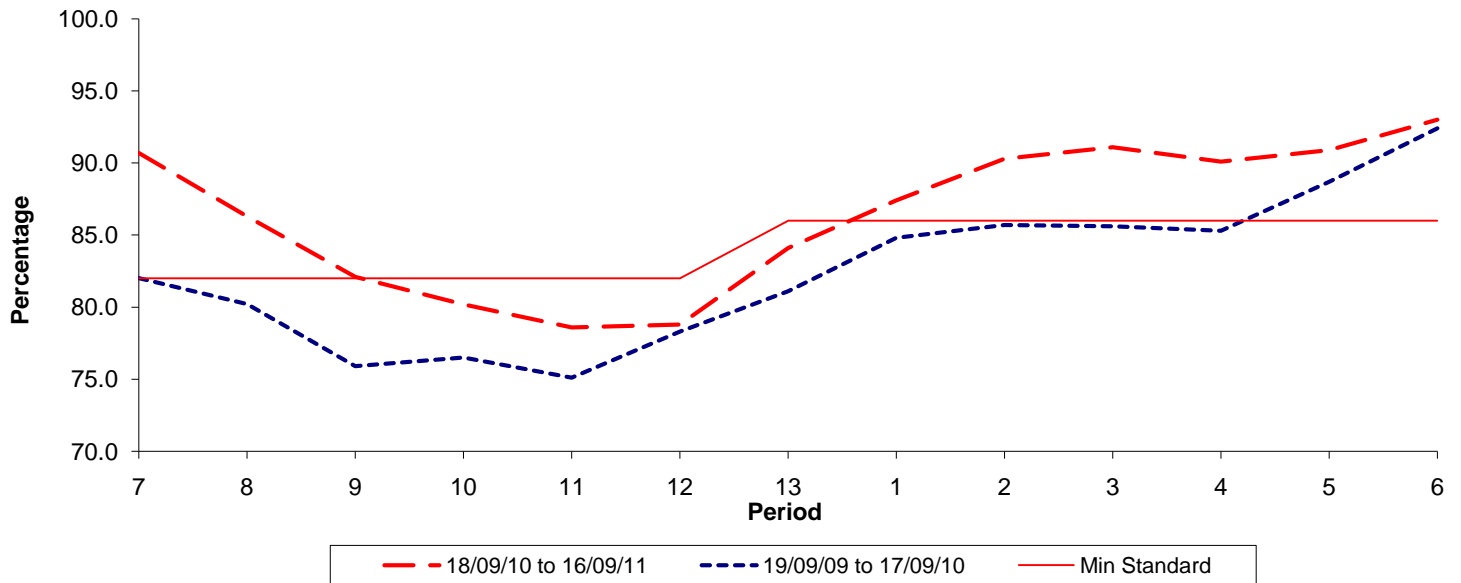

Reliability Performance (Low Frequency)

% Departing On Time

Date Range / Period	7	8	9	10	11	12	13	1	2	3	4	5	6
18/09/10 to 16/09/11	90.70	86.30	82.10	80.20	78.60	78.80	84.10	87.40	90.30	91.10	90.10	90.90	93.00
19/09/09 to 17/09/10	82.00	80.20	75.90	76.50	75.10	78.30	81.10	84.80	85.70	85.60	85.30	88.70	92.40
Min Standard	82.00	82.00	82.00	82.00	82.00	82.00	86.00	86.00	86.00	86.00	86.00	86.00	86.00

On Time figures are based on 12 weeks data

Kilometre Performance

% Kilometres Operated

Date Range / Period	7	8	9	10	11	12	13	1	2	3	4	5	6
18/09/10 to 16/09/11	99.25	98.32	96.63	96.98	97.84	98.47	99.52	98.84	98.82	99.38	99.01	98.88	99.41
19/09/09 to 17/09/10	92.11	91.04	89.61	94.43	94.70	95.38	99.17	98.89	99.18	99.45	99.64	99.85	98.75
Min Standard	98.00	98.00	98.00	98.00	98.00	98.00	98.00	98.00	98.00	98.00	98.00	98.00	98.00

Kilometre figures are based on 4 weeks data