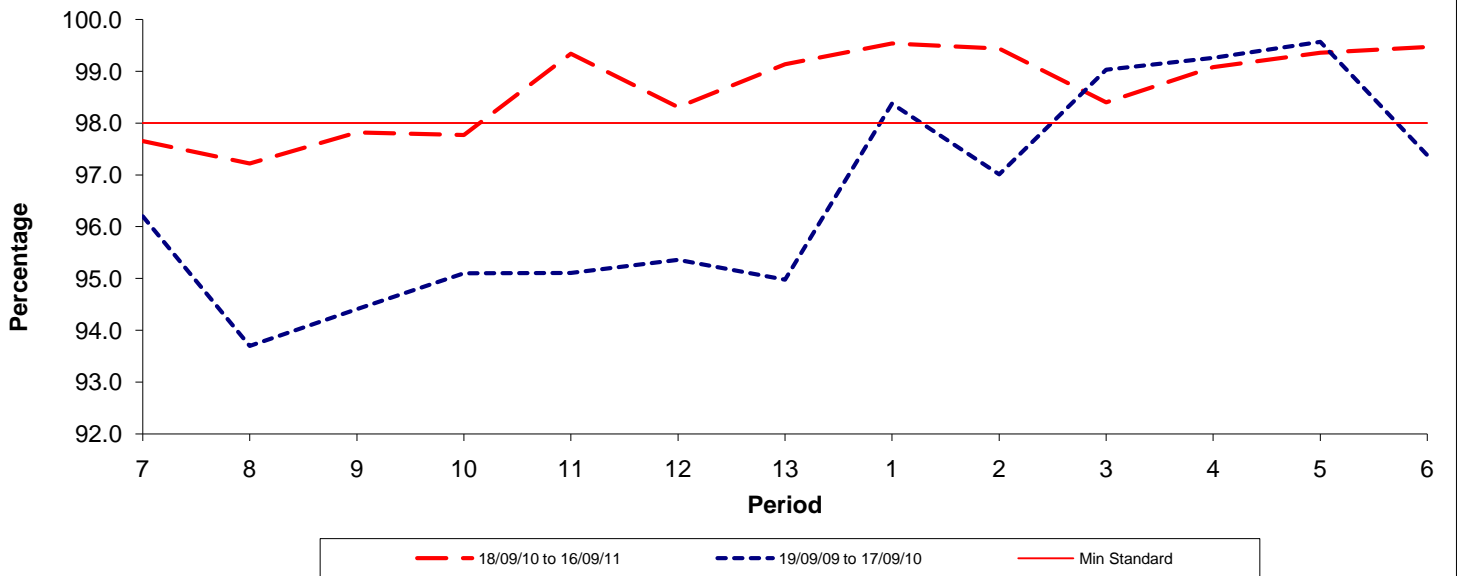

Reliability Performance (Low Frequency)

% Departing On Time

Date Range / Period	7	8	9	10	11	12	13	1	2	3	4	5	6
18/09/10 to 16/09/11	82.80	80.10	76.30	77.20	82.00	86.50	88.80	91.00	93.70	90.40	90.70	90.10	95.30
19/09/09 to 17/09/10	79.90	76.10	72.50	67.50	69.60	70.80	71.60	74.40	76.90	83.20	84.10	88.30	87.10
Min Standard	82.00	82.00	82.00	82.00	82.00	82.00	82.00	82.00	82.00	82.00	82.00	82.00	82.00

On Time figures are based on 12 weeks data

Kilometre Performance

% Kilometres Operated

Date Range / Period	7	8	9	10	11	12	13	1	2	3	4	5	6
18/09/10 to 16/09/11	97.65	97.22	97.82	97.77	99.34	98.31	99.14	99.54	99.44	98.40	99.08	99.36	99.47
19/09/09 to 17/09/10	96.20	93.70	94.41	95.10	95.11	95.36	94.98	98.38	97.01	99.03	99.26	99.57	97.38
Min Standard	98.00	98.00	98.00	98.00	98.00	98.00	98.00	98.00	98.00	98.00	98.00	98.00	98.00

Kilometre figures are based on 4 weeks data