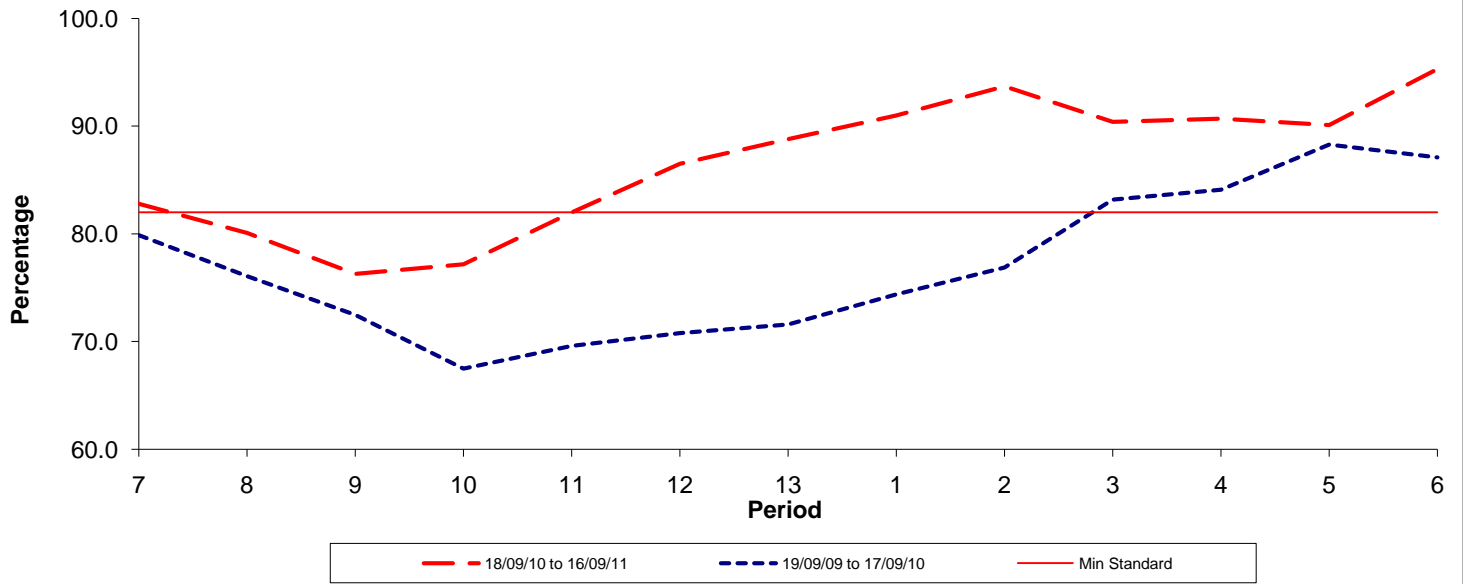

Reliability Performance (Low Frequency)

% Departing On Time

Date Range / Period	7	8	9	10	11	12	13	1	2	3	4	5	6
18/09/10 to 16/09/11	82.80	80.10	76.30	77.20	82.00	86.50	88.80	91.00	93.70	90.40	90.70	90.10	95.30
19/09/09 to 17/09/10	79.90	76.10	72.50	67.50	69.60	70.80	71.60	74.40	76.90	83.20	84.10	88.30	87.10
Min Standard	82.00	82.00	82.00	82.00	82.00	82.00	82.00	82.00	82.00	82.00	82.00	82.00	82.00

On Time figures are based on 12 weeks data

Kilometre Performance

% Kilometres Operated

Date Range / Period	7	8	9	10	11	12	13	1	2	3	4	5	6
18/09/10 to 16/09/11	97.65	97.22	97.82	97.77	99.34	98.31	99.14	99.54	99.44	98.40	99.08	99.36	99.47
19/09/09 to 17/09/10	96.20	93.70	94.41	95.10	95.11	95.36	94.98	98.38	97.01	99.03	99.26	99.57	97.38
Min Standard	98.00	98.00	98.00	98.00	98.00	98.00	98.00	98.00	98.00	98.00	98.00	98.00	98.00

Kilometre figures are based on 4 weeks data