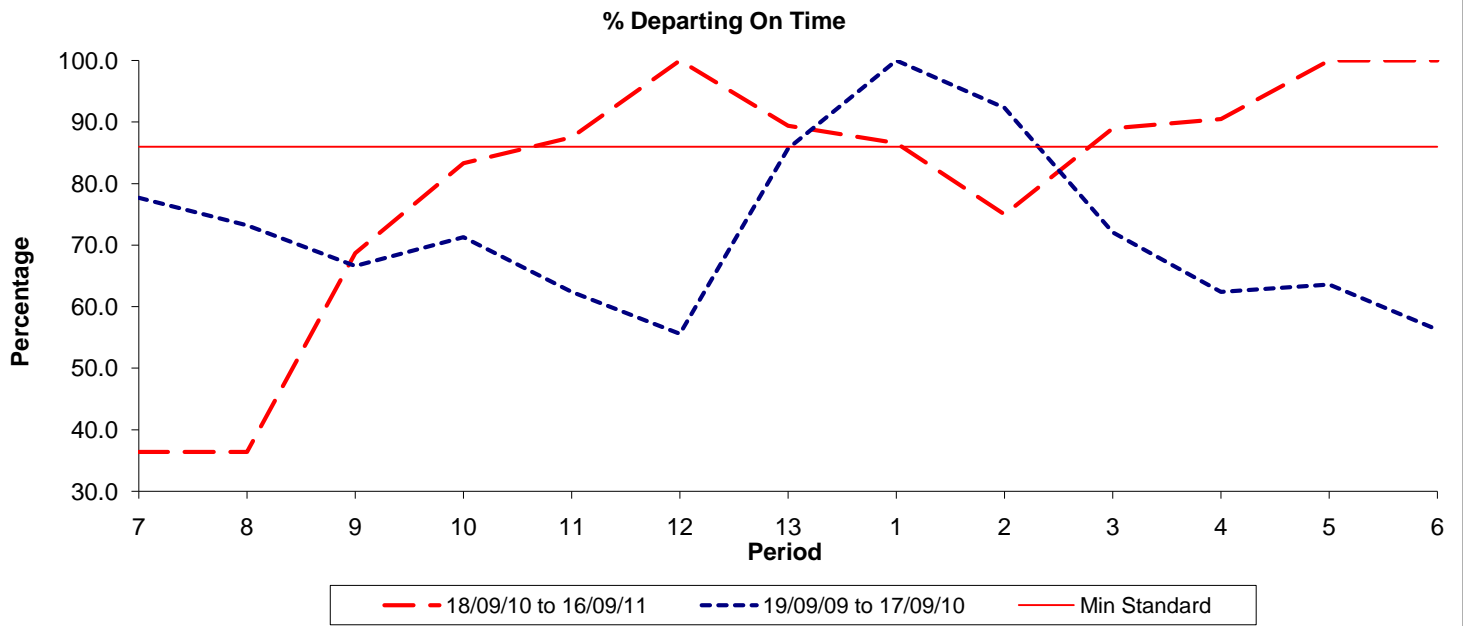

Reliability Performance (Low Frequency)

Date Range / Period	7	8	9	10	11	12	13	1	2	3	4	5	6
18/09/10 to 16/09/11	36.40	36.40	68.70	83.30	87.50	100.00	89.40	86.60	75.00	89.00	90.50	100.00	100.00
19/09/09 to 17/09/10	77.70	73.20	66.60	71.30	62.40	55.60	85.70	100.00	92.30	72.10	62.40	63.60	56.30
Min Standard	86.00	86.00	86.00	86.00	86.00	86.00	86.00	86.00	86.00	86.00	86.00	86.00	86.00

On Time figures are based on 12 weeks data

Kilometre Performance

Date Range / Period	7	8	9	10	11	12	13	1	2	3	4	5	6
18/09/10 to 16/09/11	98.33	99.55	96.67	93.77	100.00	100.00	97.25	98.33	100.00	100.00	97.50	100.00	100.00
19/09/09 to 17/09/10	100.00	98.32	100.00	91.92	99.16	100.00	100.00	100.00	100.00	100.00	99.05	99.81	100.00
Min Standard	98.00	98.00	98.00	98.00	98.00	98.00	98.00	98.00	98.00	98.00	98.00	98.00	98.00

Kilometre figures are based on 4 weeks data