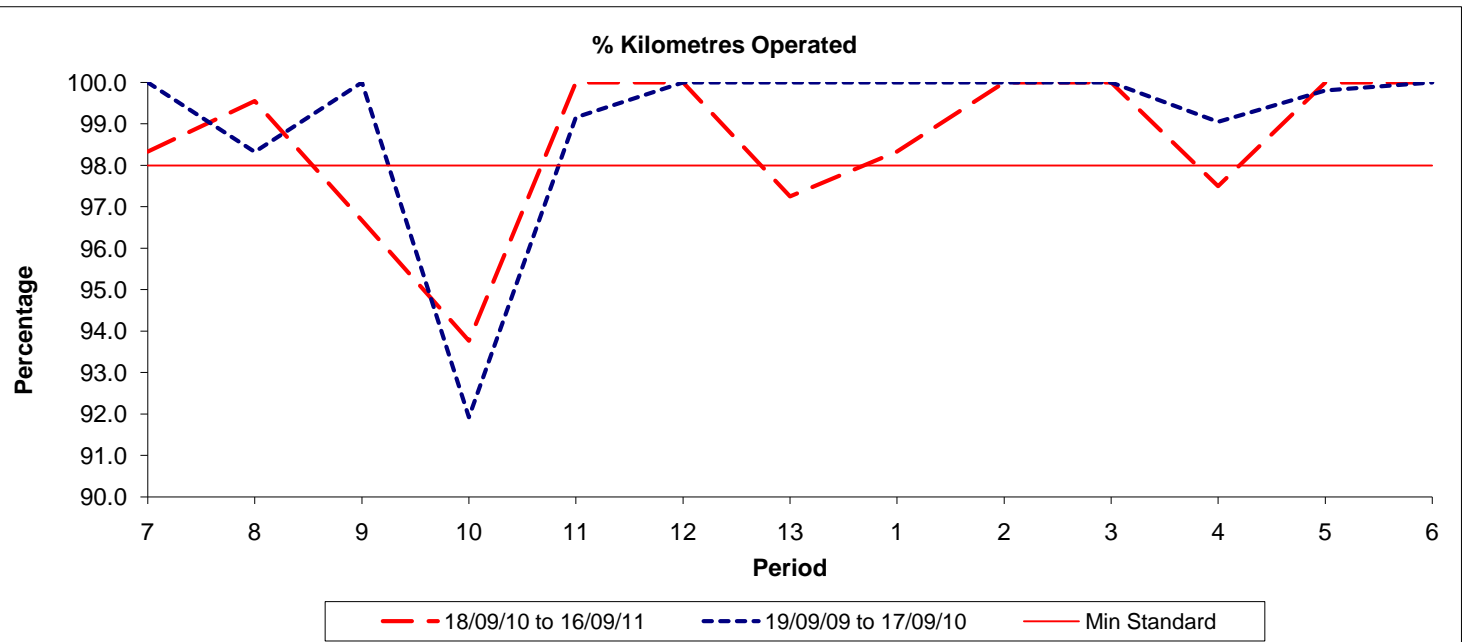

Reliability Performance (Low Frequency)

Date Range / Period	7	8	9	10	11	12	13	1	2	3	4	5	6
18/09/10 to 16/09/11	36.40	36.40	68.70	83.30	87.50	100.00	89.40	86.60	75.00	89.00	90.50	100.00	100.00
19/09/09 to 17/09/10	77.70	73.20	66.60	71.30	62.40	55.60	85.70	100.00	92.30	72.10	62.40	63.60	56.30
Min Standard	86.00	86.00	86.00	86.00	86.00	86.00	86.00	86.00	86.00	86.00	86.00	86.00	86.00

On Time figures are based on 12 weeks data

Kilometre Performance

Date Range / Period	7	8	9	10	11	12	13	1	2	3	4	5	6
18/09/10 to 16/09/11	98.33	99.55	96.67	93.77	100.00	100.00	97.25	98.33	100.00	100.00	97.50	100.00	100.00
19/09/09 to 17/09/10	100.00	98.32	100.00	91.92	99.16	100.00	100.00	100.00	100.00	100.00	99.05	99.81	100.00
Min Standard	98.00	98.00	98.00	98.00	98.00	98.00	98.00	98.00	98.00	98.00	98.00	98.00	98.00

Kilometre figures are based on 4 weeks data