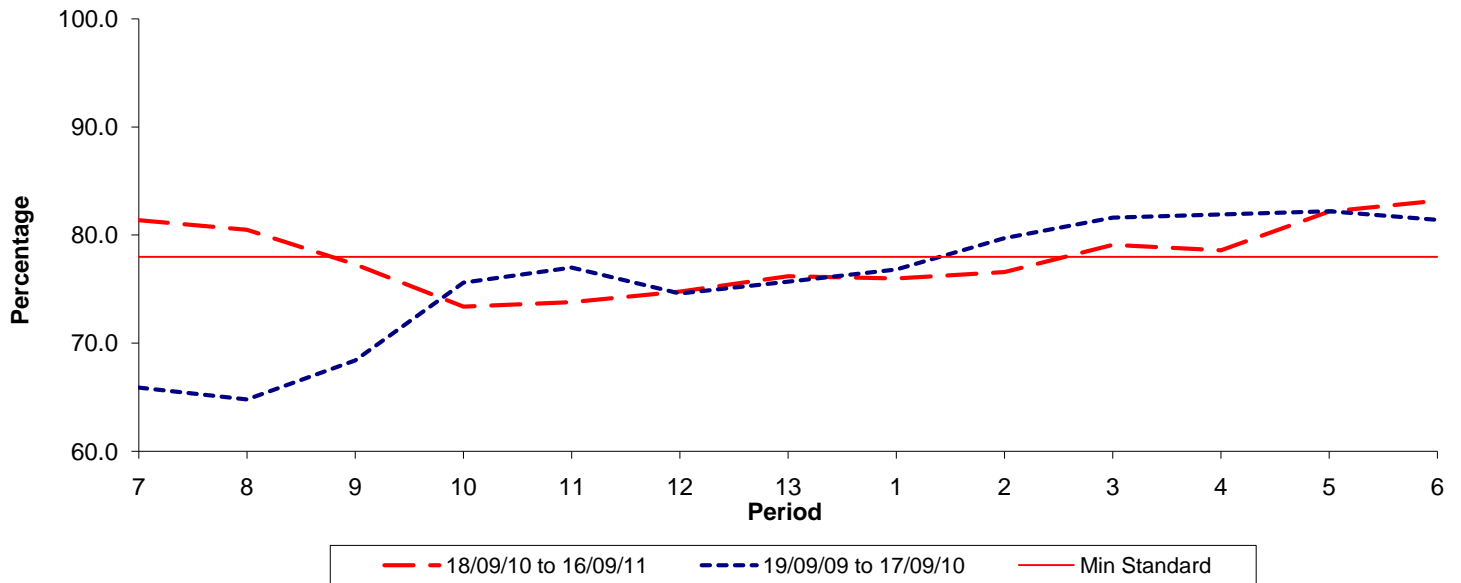

Reliability Performance (Low Frequency)

% Departing On Time

Date Range / Period	7	8	9	10	11	12	13	1	2	3	4	5	6
18/09/10 to 16/09/11	81.40	80.50	77.30	73.40	73.80	74.80	76.20	76.00	76.60	79.10	78.60	82.20	83.20
19/09/09 to 17/09/10	65.90	64.80	68.40	75.60	77.00	74.60	75.70	76.80	79.70	81.60	81.90	82.20	81.40
Min Standard	78.00	78.00	78.00	78.00	78.00	78.00	78.00	78.00	78.00	78.00	78.00	78.00	78.00

On Time figures are based on 12 weeks data

Kilometre Performance

% Kilometres Operated

Date Range / Period	7	8	9	10	11	12	13	1	2	3	4	5	6
18/09/10 to 16/09/11	98.41	98.13	96.11	95.88	97.56	98.13	98.32	96.95	98.13	97.88	97.73	98.50	98.52
19/09/09 to 17/09/10	95.04	96.83	95.73	97.20	97.92	98.51	98.03	98.13	98.36	98.92	98.76	99.16	99.02
Min Standard	98.00	98.00	98.00	98.00	98.00	98.00	98.00	98.00	98.00	98.00	98.00	98.00	98.00

Kilometre figures are based on 4 weeks data