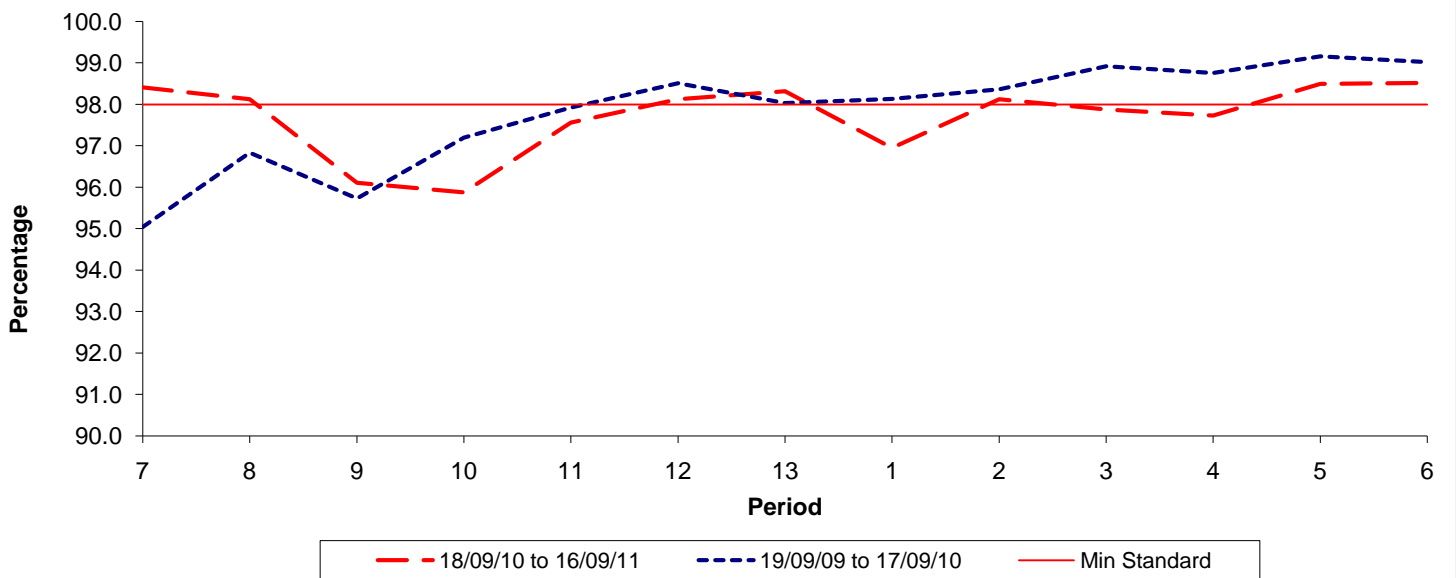

Reliability Performance (Low Frequency)

% Departing On Time

Date Range / Period	7	8	9	10	11	12	13	1	2	3	4	5	6
18/09/10 to 16/09/11	81.40	80.50	77.30	73.40	73.80	74.80	76.20	76.00	76.60	79.10	78.60	82.20	83.20
19/09/09 to 17/09/10	65.90	64.80	68.40	75.60	77.00	74.60	75.70	76.80	79.70	81.60	81.90	82.20	81.40
Min Standard	78.00	78.00	78.00	78.00	78.00	78.00	78.00	78.00	78.00	78.00	78.00	78.00	78.00

On Time figures are based on 12 weeks data

Kilometre Performance

% Kilometres Operated

Date Range / Period	7	8	9	10	11	12	13	1	2	3	4	5	6
18/09/10 to 16/09/11	98.41	98.13	96.11	95.88	97.56	98.13	98.32	96.95	98.13	97.88	97.73	98.50	98.52
19/09/09 to 17/09/10	95.04	96.83	95.73	97.20	97.92	98.51	98.03	98.13	98.36	98.92	98.76	99.16	99.02
Min Standard	98.00	98.00	98.00	98.00	98.00	98.00	98.00	98.00	98.00	98.00	98.00	98.00	98.00

Kilometre figures are based on 4 weeks data