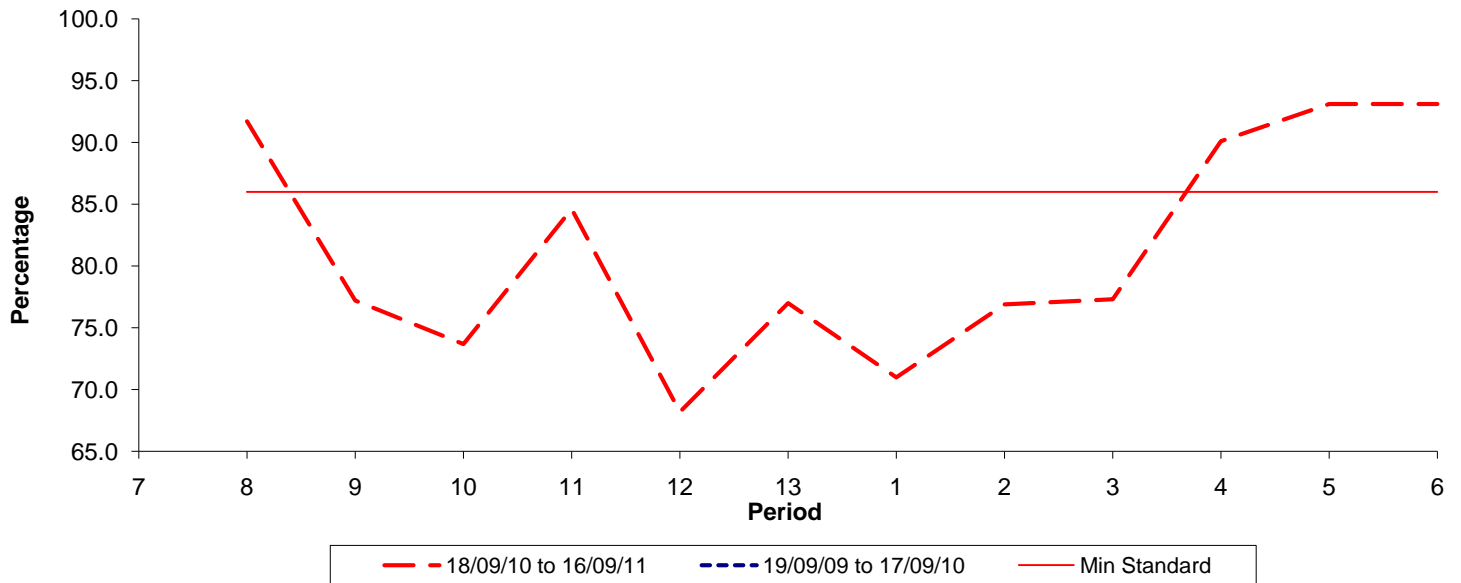

**Reliability Performance ( Low Frequency )**

**% Departing On Time**

Date Range / Period	7	8	9	10	11	12	13	1	2	3	4	5	6
18/09/10 to 16/09/11		91.70	77.20	73.70	84.60	68.20	77.00	71.00	76.90	77.30	90.10	93.10	93.10
19/09/09 to 17/09/10													
Min Standard		86.00	86.00	86.00	86.00	86.00	86.00	86.00	86.00	86.00	86.00	86.00	86.00

On Time figures are based on 12 weeks data

**Kilometre Performance**

**% Kilometres Operated**

Date Range / Period	7	8	9	10	11	12	13	1	2	3	4	5	6
18/09/10 to 16/09/11		95.55	98.49	95.25	98.97	96.88	100.00	95.51	98.39	99.79	97.92	99.34	100.00
19/09/09 to 17/09/10													
Min Standard		98.00	98.00	98.00	98.00	98.00	98.00	98.00	98.00	98.00	98.00	98.00	98.00

Kilometre figures are based on 4 weeks data