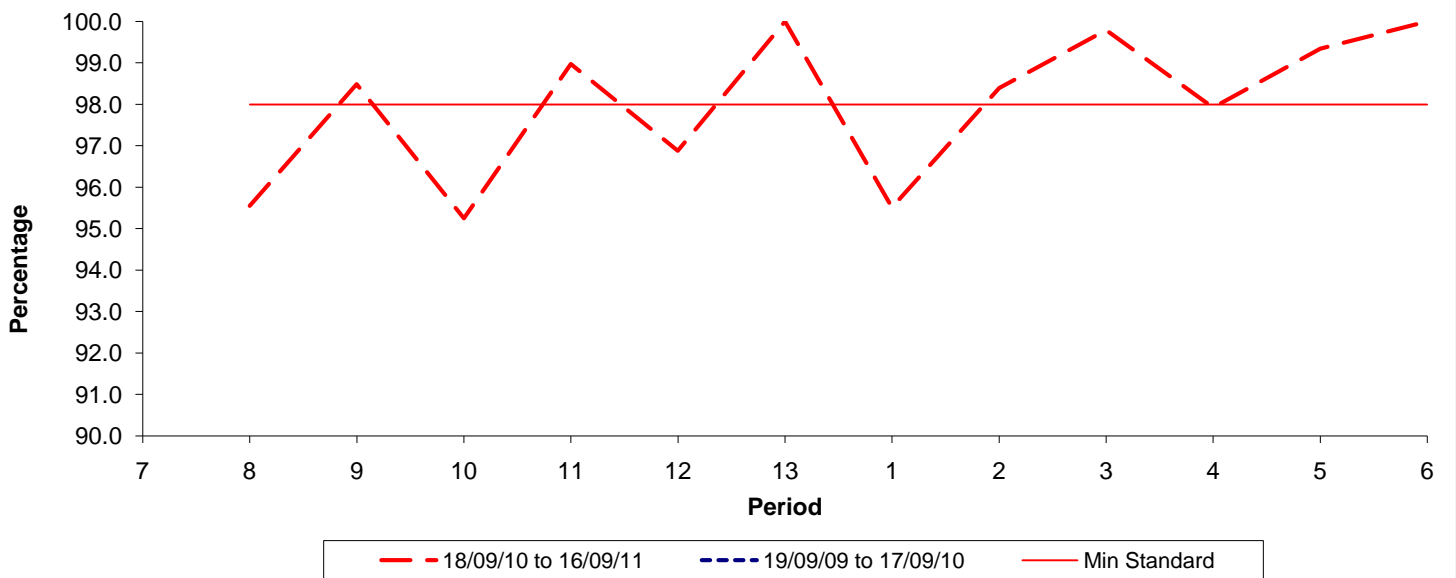

**Reliability Performance ( Low Frequency )**

**% Departing On Time**

Date Range / Period	7	8	9	10	11	12	13	1	2	3	4	5	6
18/09/10 to 16/09/11		91.70	77.20	73.70	84.60	68.20	77.00	71.00	76.90	77.30	90.10	93.10	93.10
19/09/09 to 17/09/10													
Min Standard		86.00	86.00	86.00	86.00	86.00	86.00	86.00	86.00	86.00	86.00	86.00	86.00

On Time figures are based on 12 weeks data

**Kilometre Performance**

**% Kilometres Operated**

Date Range / Period	7	8	9	10	11	12	13	1	2	3	4	5	6
18/09/10 to 16/09/11		95.55	98.49	95.25	98.97	96.88	100.00	95.51	98.39	99.79	97.92	99.34	100.00
19/09/09 to 17/09/10													
Min Standard		98.00	98.00	98.00	98.00	98.00	98.00	98.00	98.00	98.00	98.00	98.00	98.00

Kilometre figures are based on 4 weeks data