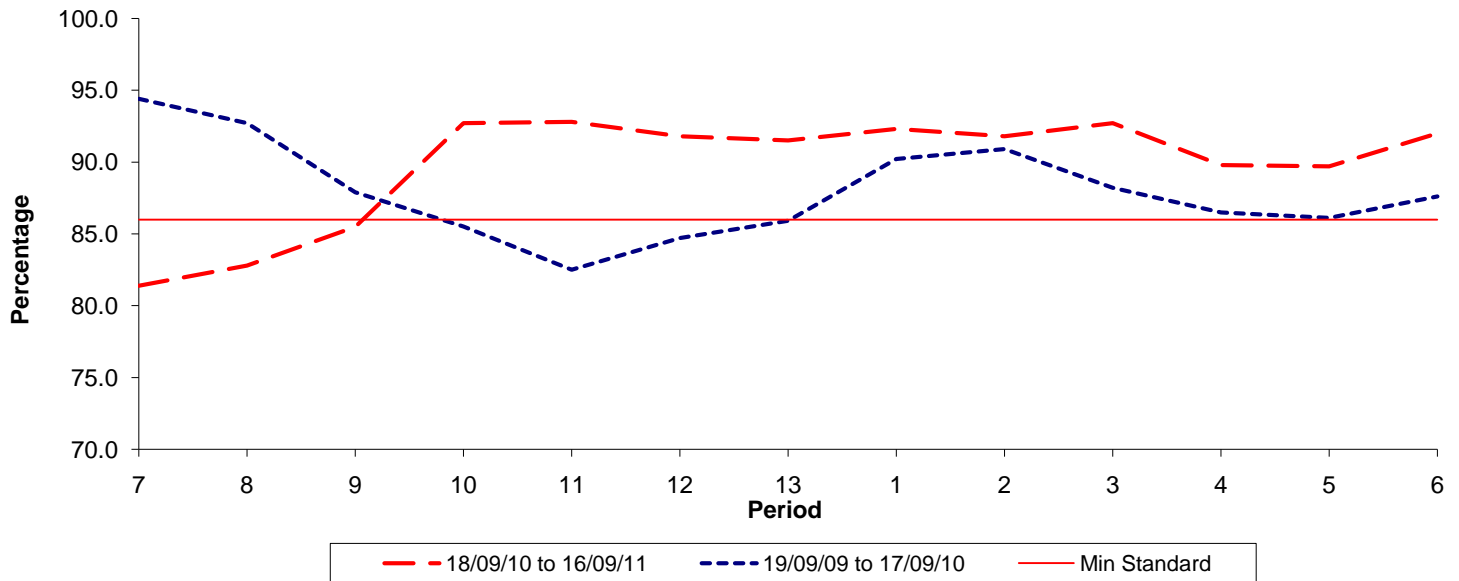

Reliability Performance (Low Frequency)

% Departing On Time

Date Range / Period	7	8	9	10	11	12	13	1	2	3	4	5	6
18/09/10 to 16/09/11	81.40	82.80	85.50	92.70	92.80	91.80	91.50	92.30	91.80	92.70	89.80	89.70	92.00
19/09/09 to 17/09/10	94.40	92.70	87.90	85.50	82.50	84.70	85.90	90.20	90.90	88.20	86.50	86.10	87.60
Min Standard	86.00	86.00	86.00	86.00	86.00	86.00	86.00	86.00	86.00	86.00	86.00	86.00	86.00

On Time figures are based on 12 weeks data

Kilometre Performance

% Kilometres Operated

Date Range / Period	7	8	9	10	11	12	13	1	2	3	4	5	6
18/09/10 to 16/09/11	98.86	99.10	98.65	97.03	99.23	98.80	98.38	98.84	98.85	98.58	98.96	99.35	99.40
19/09/09 to 17/09/10	99.61	99.61	99.49	96.84	96.42	98.91	99.25	99.37	99.12	99.44	99.11	98.89	99.36
Min Standard	98.00	98.00	98.00	98.00	98.00	98.00	98.00	98.00	98.00	98.00	98.00	98.00	98.00

Kilometre figures are based on 4 weeks data