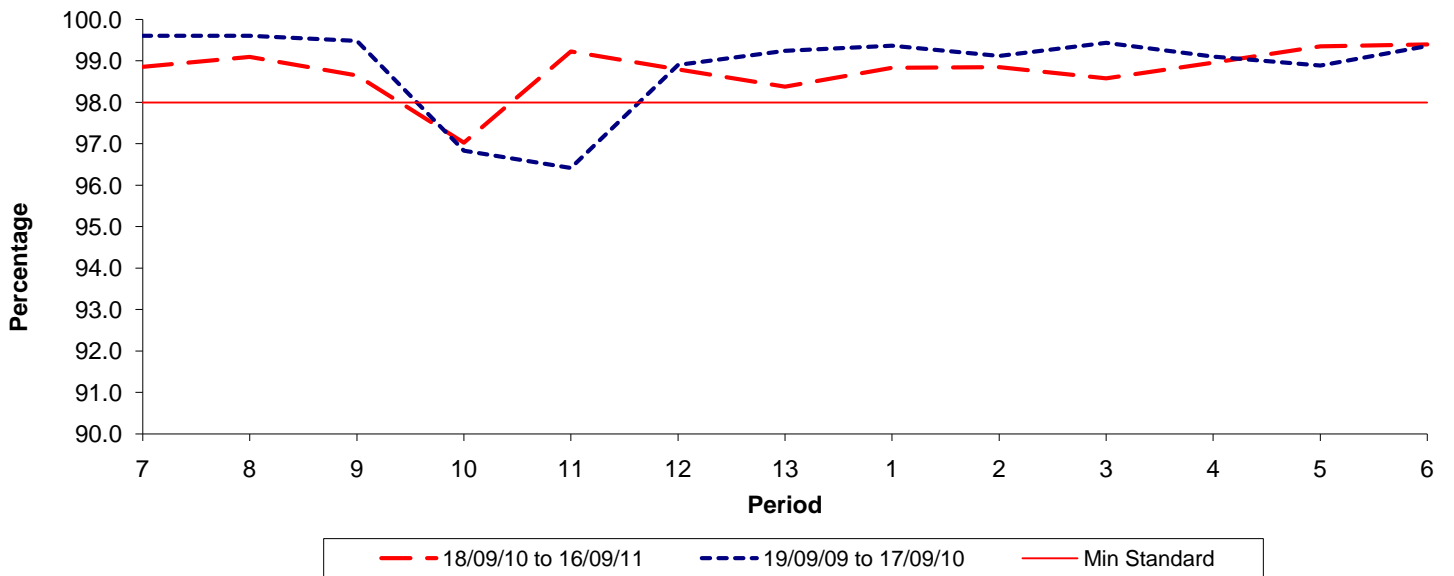

Reliability Performance (Low Frequency)

% Departing On Time

Date Range / Period	7	8	9	10	11	12	13	1	2	3	4	5	6
18/09/10 to 16/09/11	81.40	82.80	85.50	92.70	92.80	91.80	91.50	92.30	91.80	92.70	89.80	89.70	92.00
19/09/09 to 17/09/10	94.40	92.70	87.90	85.50	82.50	84.70	85.90	90.20	90.90	88.20	86.50	86.10	87.60
Min Standard	86.00	86.00	86.00	86.00	86.00	86.00	86.00	86.00	86.00	86.00	86.00	86.00	86.00

On Time figures are based on 12 weeks data

Kilometre Performance

% Kilometres Operated

Date Range / Period	7	8	9	10	11	12	13	1	2	3	4	5	6
18/09/10 to 16/09/11	98.86	99.10	98.65	97.03	99.23	98.80	98.38	98.84	98.85	98.58	98.96	99.35	99.40
19/09/09 to 17/09/10	99.61	99.61	99.49	96.84	96.42	98.91	99.25	99.37	99.12	99.44	99.11	98.89	99.36
Min Standard	98.00	98.00	98.00	98.00	98.00	98.00	98.00	98.00	98.00	98.00	98.00	98.00	98.00

Kilometre figures are based on 4 weeks data