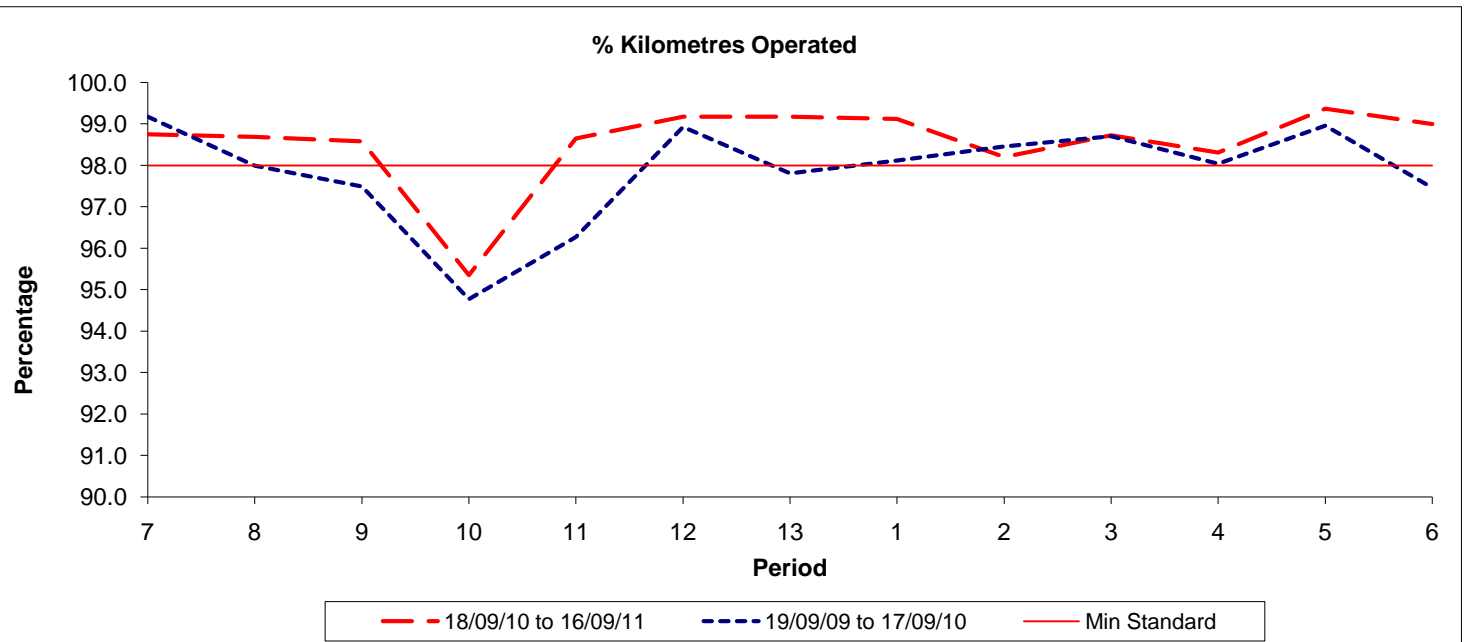

Reliability Performance (Low Frequency)

Date Range / Period	7	8	9	10	11	12	13	1	2	3	4	5	6
18/09/10 to 16/09/11	96.20	93.70	93.90	92.70	93.90	91.30	89.80	94.80	94.40	94.50	94.20	95.60	96.70
19/09/09 to 17/09/10	96.50	96.40	96.00	97.00	96.10	99.00	93.30	93.70	92.10	89.80	87.70	90.00	97.10
Min Standard	90.00	90.00	90.00	90.00	90.00	90.00	90.00	90.00	90.00	90.00	90.00	90.00	90.00

On Time figures are based on 12 weeks data

Kilometre Performance

Date Range / Period	7	8	9	10	11	12	13	1	2	3	4	5	6
18/09/10 to 16/09/11	98.75	98.69	98.58	95.35	98.65	99.18	99.18	99.12	98.20	98.73	98.31	99.37	99.00
19/09/09 to 17/09/10	99.18	98.00	97.49	94.77	96.27	98.93	97.81	98.12	98.46	98.71	98.04	98.96	97.46
Min Standard	98.00	98.00	98.00	98.00	98.00	98.00	98.00	98.00	98.00	98.00	98.00	98.00	98.00

Kilometre figures are based on 4 weeks data