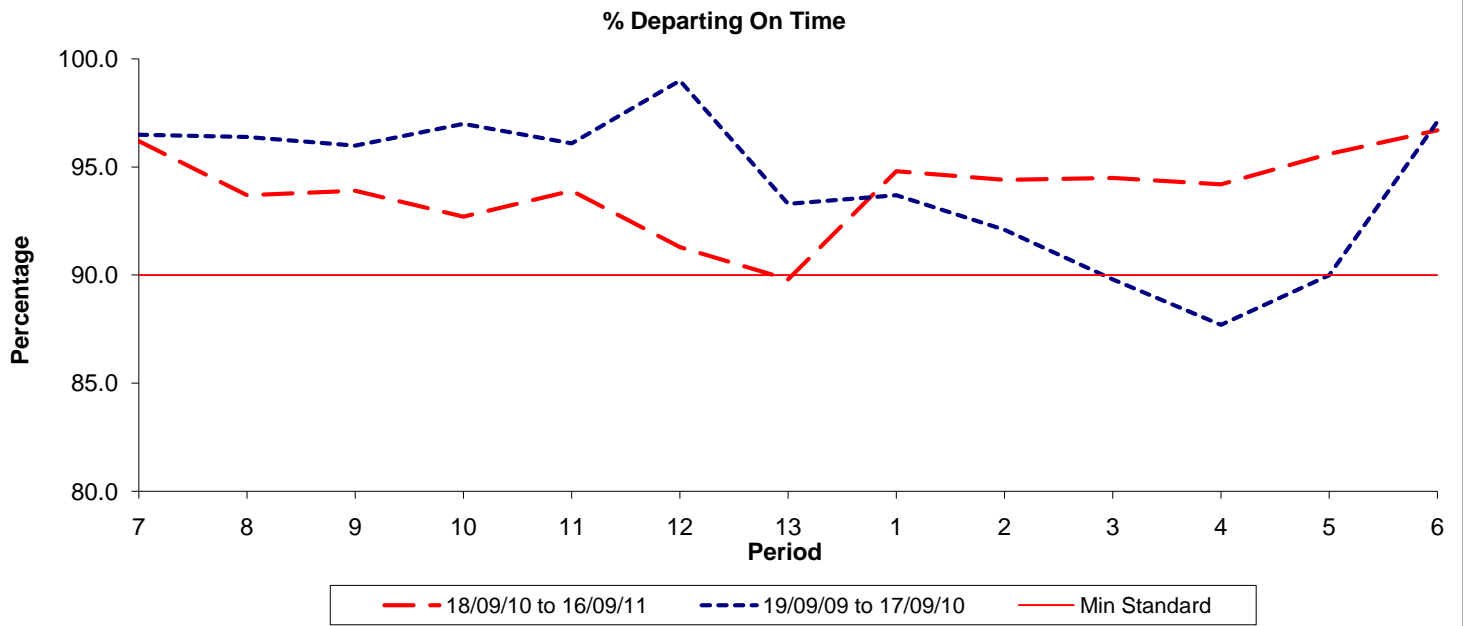

Reliability Performance (Low Frequency)

Date Range / Period	7	8	9	10	11	12	13	1	2	3	4	5	6
18/09/10 to 16/09/11	96.20	93.70	93.90	92.70	93.90	91.30	89.80	94.80	94.40	94.50	94.20	95.60	96.70
19/09/09 to 17/09/10	96.50	96.40	96.00	97.00	96.10	99.00	93.30	93.70	92.10	89.80	87.70	90.00	97.10
Min Standard	90.00	90.00	90.00	90.00	90.00	90.00	90.00	90.00	90.00	90.00	90.00	90.00	90.00

On Time figures are based on 12 weeks data

Kilometre Performance

Date Range / Period	7	8	9	10	11	12	13	1	2	3	4	5	6
18/09/10 to 16/09/11	98.75	98.69	98.58	95.35	98.65	99.18	99.18	99.12	98.20	98.73	98.31	99.37	99.00
19/09/09 to 17/09/10	99.18	98.00	97.49	94.77	96.27	98.93	97.81	98.12	98.46	98.71	98.04	98.96	97.46
Min Standard	98.00	98.00	98.00	98.00	98.00	98.00	98.00	98.00	98.00	98.00	98.00	98.00	98.00

Kilometre figures are based on 4 weeks data