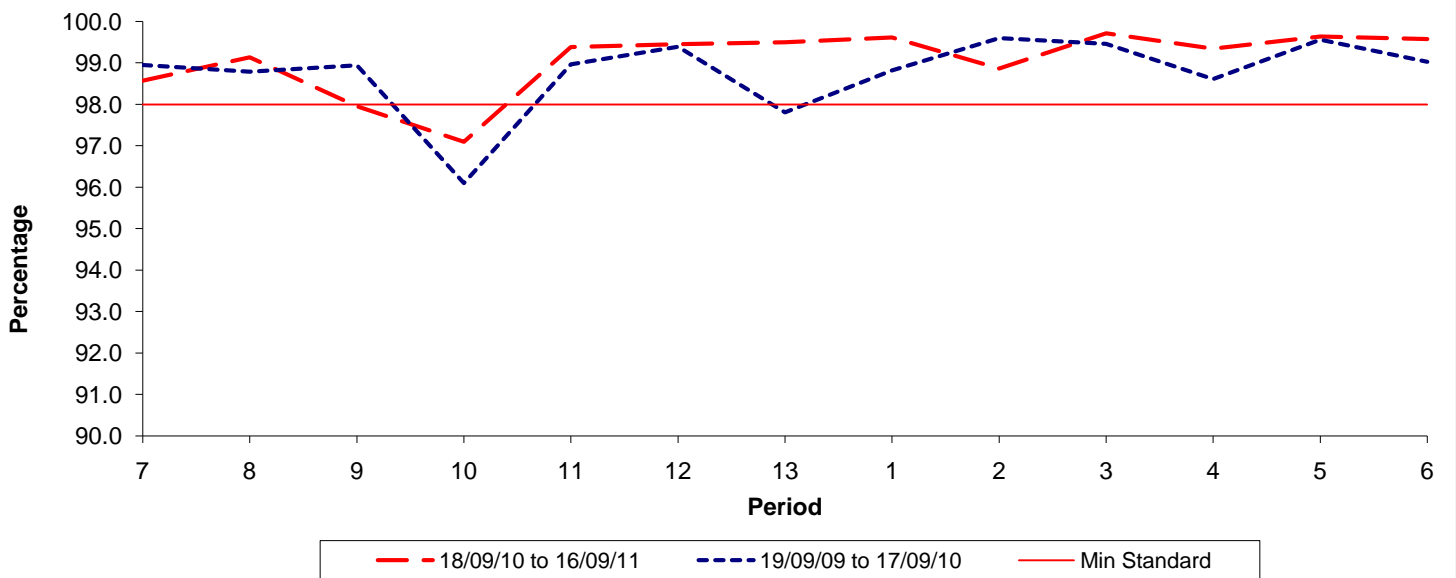

**Reliability Performance ( Low Frequency )**

**% Departing On Time**

Date Range / Period	7	8	9	10	11	12	13	1	2	3	4	5	6
18/09/10 to 16/09/11	88.00	86.70	86.20	87.60	85.40	84.80	83.30	87.10	86.50	88.30	90.10	94.10	93.70
19/09/09 to 17/09/10	84.80	85.20	84.40	84.20	84.10	80.60	79.60	80.30	88.40	94.90	89.20	87.10	84.60
Min Standard	86.00	86.00	86.00	86.00	86.00	86.00	86.00	86.00	86.00	86.00	86.00	86.00	86.00

On Time figures are based on 12 weeks data

**Kilometre Performance**

**% Kilometres Operated**

Date Range / Period	7	8	9	10	11	12	13	1	2	3	4	5	6
18/09/10 to 16/09/11	98.58	99.14	97.96	97.10	99.39	99.46	99.50	99.62	98.87	99.72	99.35	99.64	99.58
19/09/09 to 17/09/10	98.95	98.79	98.94	96.10	98.97	99.39	97.81	98.82	99.60	99.46	98.61	99.56	99.03
Min Standard	98.00	98.00	98.00	98.00	98.00	98.00	98.00	98.00	98.00	98.00	98.00	98.00	98.00

Kilometre figures are based on 4 weeks data