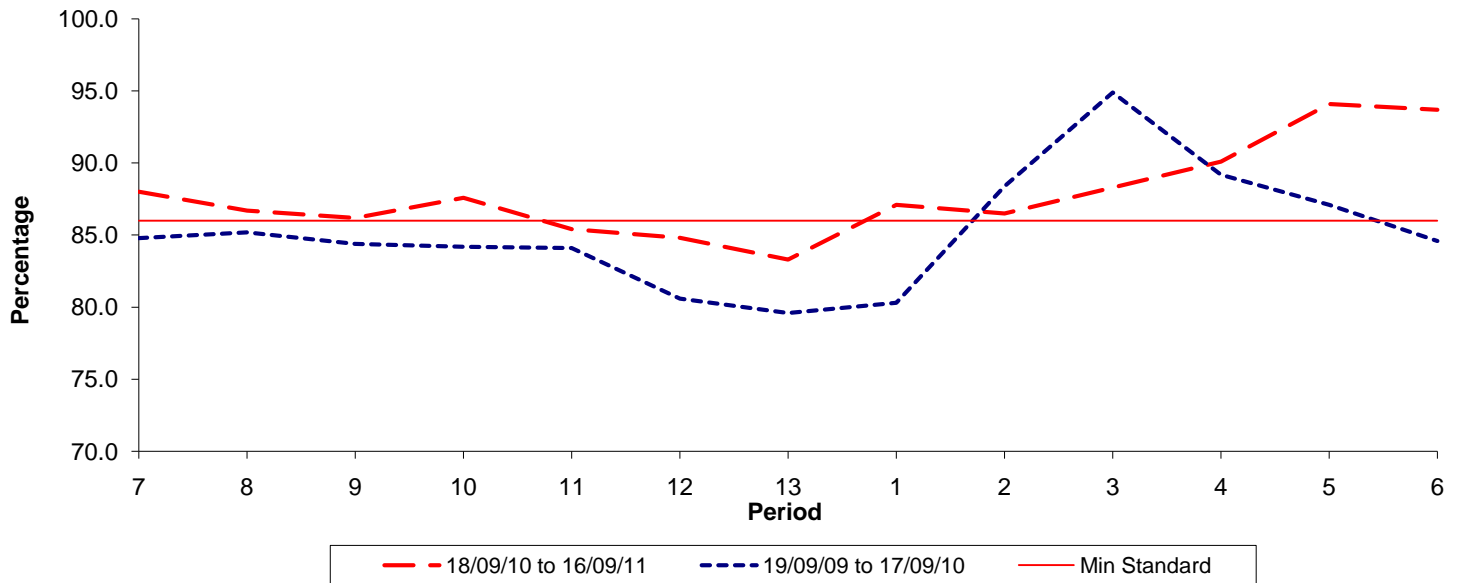

**Reliability Performance ( Low Frequency )**

**% Departing On Time**

Date Range / Period	7	8	9	10	11	12	13	1	2	3	4	5	6
18/09/10 to 16/09/11	88.00	86.70	86.20	87.60	85.40	84.80	83.30	87.10	86.50	88.30	90.10	94.10	93.70
19/09/09 to 17/09/10	84.80	85.20	84.40	84.20	84.10	80.60	79.60	80.30	88.40	94.90	89.20	87.10	84.60
Min Standard	86.00	86.00	86.00	86.00	86.00	86.00	86.00	86.00	86.00	86.00	86.00	86.00	86.00

On Time figures are based on 12 weeks data

**Kilometre Performance**

**% Kilometres Operated**

Date Range / Period	7	8	9	10	11	12	13	1	2	3	4	5	6
18/09/10 to 16/09/11	98.58	99.14	97.96	97.10	99.39	99.46	99.50	99.62	98.87	99.72	99.35	99.64	99.58
19/09/09 to 17/09/10	98.95	98.79	98.94	96.10	98.97	99.39	97.81	98.82	99.60	99.46	98.61	99.56	99.03
Min Standard	98.00	98.00	98.00	98.00	98.00	98.00	98.00	98.00	98.00	98.00	98.00	98.00	98.00

Kilometre figures are based on 4 weeks data