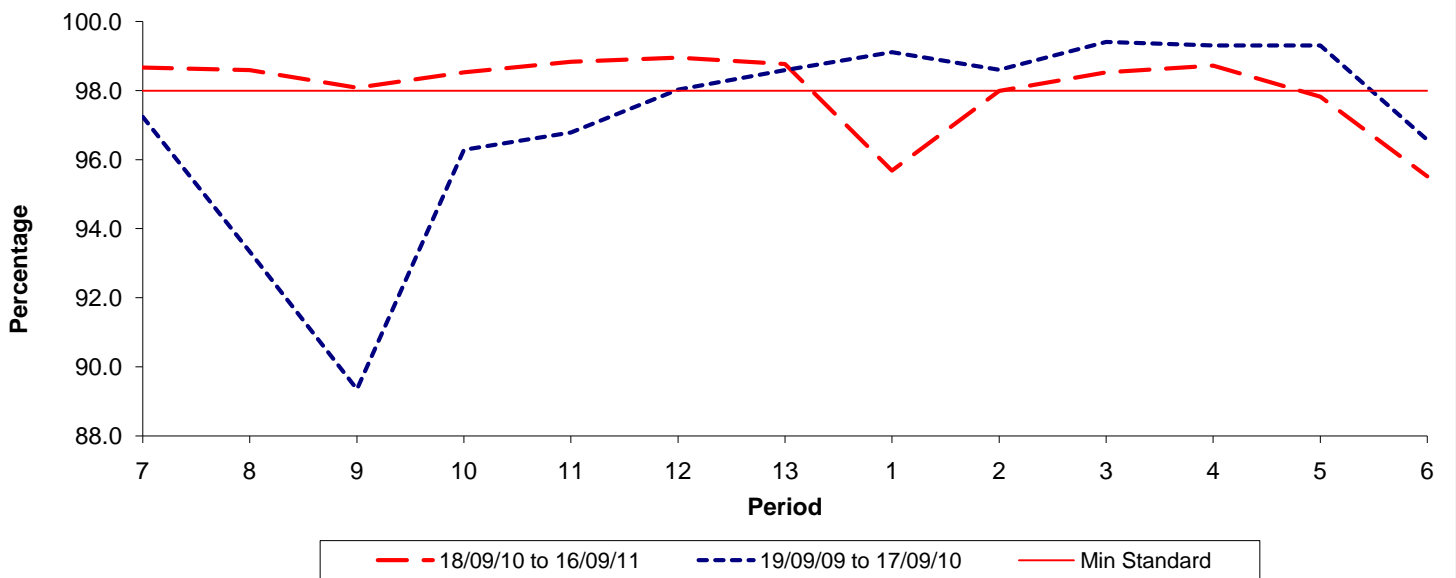

Reliability Performance (Low Frequency)

% Departing On Time

Date Range / Period	7	8	9	10	11	12	13	1	2	3	4	5	6
18/09/10 to 16/09/11	84.80	77.80	81.20	79.90	88.50	80.80	82.70	80.30	83.70	84.50	89.50	89.70	86.10
19/09/09 to 17/09/10	80.60	80.50	78.00	79.90	77.80	84.00	84.40	83.90	83.40	85.60	87.00	87.90	83.30
Min Standard	75.00	75.00	75.00	75.00	75.00	75.00	75.00	75.00	75.00	75.00	75.00	75.00	75.00

On Time figures are based on 12 weeks data

Kilometre Performance

% Kilometres Operated

Date Range / Period	7	8	9	10	11	12	13	1	2	3	4	5	6
18/09/10 to 16/09/11	98.67	98.60	98.09	98.53	98.84	98.96	98.77	95.69	98.00	98.53	98.73	97.83	95.52
19/09/09 to 17/09/10	97.24	93.34	89.35	96.29	96.79	98.03	98.59	99.11	98.60	99.41	99.31	99.31	96.57
Min Standard	98.00	98.00	98.00	98.00	98.00	98.00	98.00	98.00	98.00	98.00	98.00	98.00	98.00

Kilometre figures are based on 4 weeks data