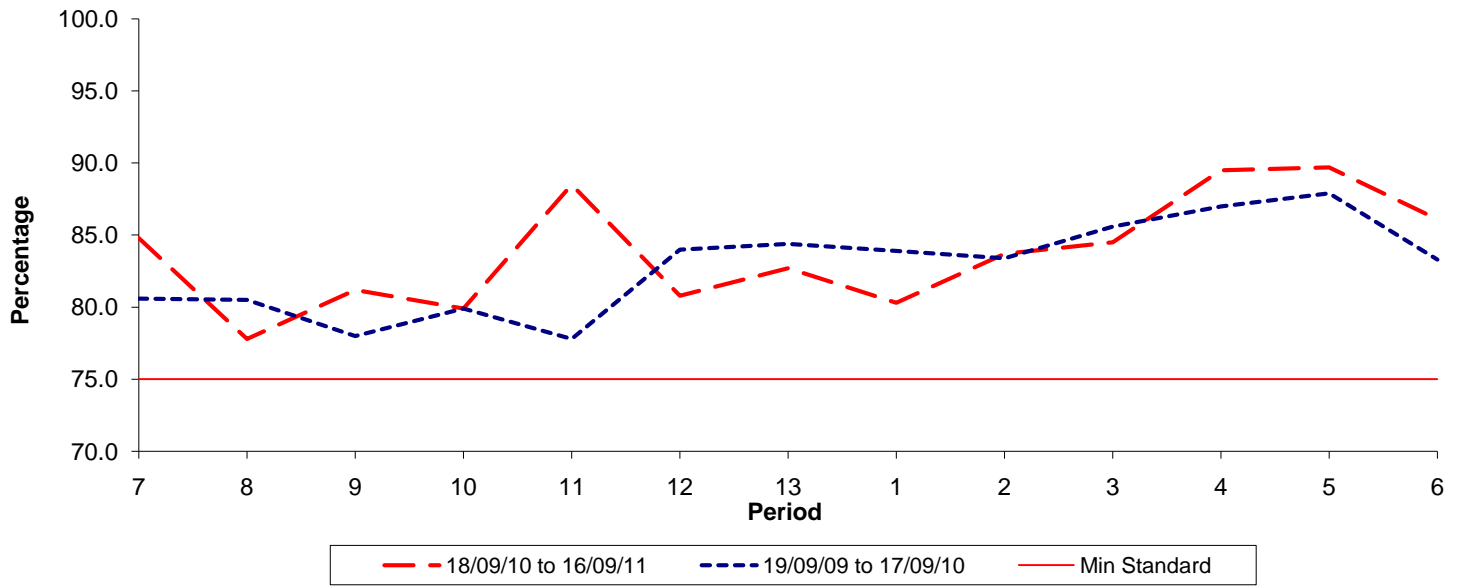

Reliability Performance (Low Frequency)

% Departing On Time

Date Range / Period	7	8	9	10	11	12	13	1	2	3	4	5	6
18/09/10 to 16/09/11	84.80	77.80	81.20	79.90	88.50	80.80	82.70	80.30	83.70	84.50	89.50	89.70	86.10
19/09/09 to 17/09/10	80.60	80.50	78.00	79.90	77.80	84.00	84.40	83.90	83.40	85.60	87.00	87.90	83.30
Min Standard	75.00	75.00	75.00	75.00	75.00	75.00	75.00	75.00	75.00	75.00	75.00	75.00	75.00

On Time figures are based on 12 weeks data

Kilometre Performance

% Kilometres Operated

Date Range / Period	7	8	9	10	11	12	13	1	2	3	4	5	6
18/09/10 to 16/09/11	98.67	98.60	98.09	98.53	98.84	98.96	98.77	95.69	98.00	98.53	98.73	97.83	95.52
19/09/09 to 17/09/10	97.24	93.34	89.35	96.29	96.79	98.03	98.59	99.11	98.60	99.41	99.31	99.31	96.57
Min Standard	98.00	98.00	98.00	98.00	98.00	98.00	98.00	98.00	98.00	98.00	98.00	98.00	98.00

Kilometre figures are based on 4 weeks data