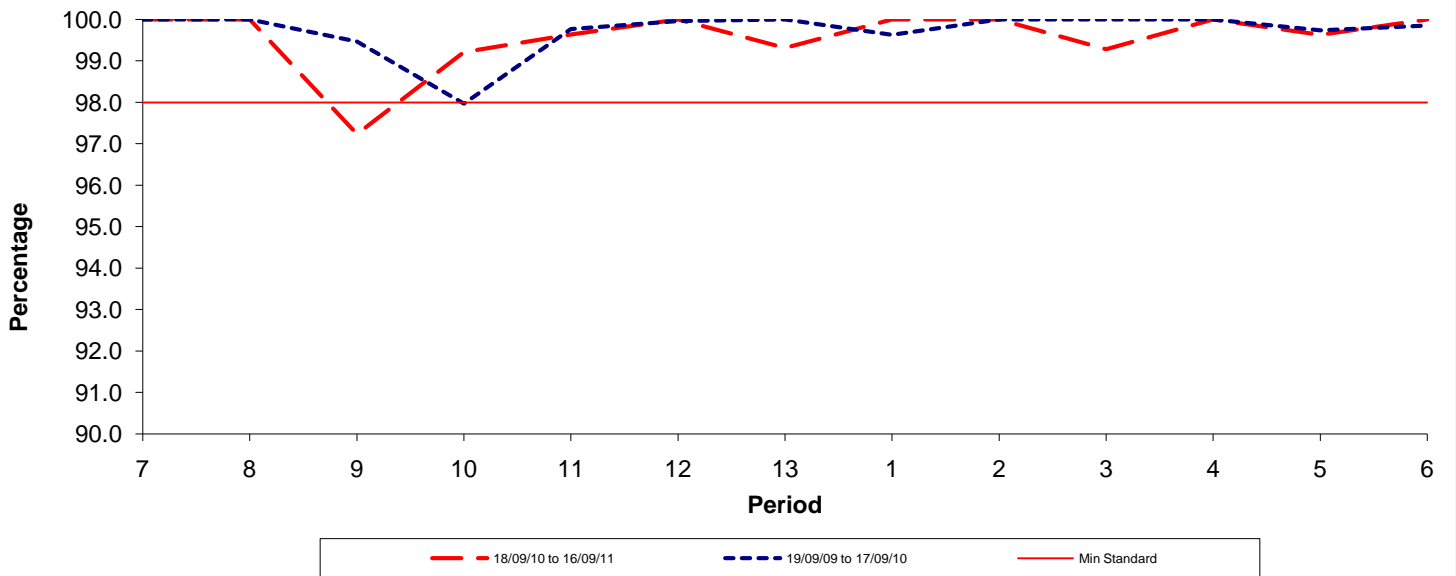

Reliability Performance (Low Frequency)

% Departing On Time

Date Range / Period	7	8	9	10	11	12	13	1	2	3	4	5	6
18/09/10 to 16/09/11	78.80	81.60	82.60	89.30	92.10	91.20	91.40	89.30	87.60	89.70	90.70	89.00	89.40
19/09/09 to 17/09/10	83.40	83.20	84.30	88.70	86.80	90.60	83.60	86.60	85.20	84.20	77.60	73.00	80.00
Min Standard	86.00	86.00	86.00	86.00	86.00	86.00	86.00	86.00	86.00	86.00	86.00	86.00	86.00

On Time figures are based on 12 weeks data

Kilometre Performance

% Kilometres Operated

Date Range / Period	7	8	9	10	11	12	13	1	2	3	4	5	6
18/09/10 to 16/09/11	100.00	100.00	97.24	99.21	99.64	100.00	99.31	100.00	100.00	99.28	100.00	99.63	100.00
19/09/09 to 17/09/10	100.00	100.00	99.47	97.97	99.77	99.96	100.00	99.63	100.00	100.00	100.00	99.74	99.85
Min Standard	98.00	98.00	98.00	98.00	98.00	98.00	98.00	98.00	98.00	98.00	98.00	98.00	98.00

Kilometre figures are based on 4 weeks data