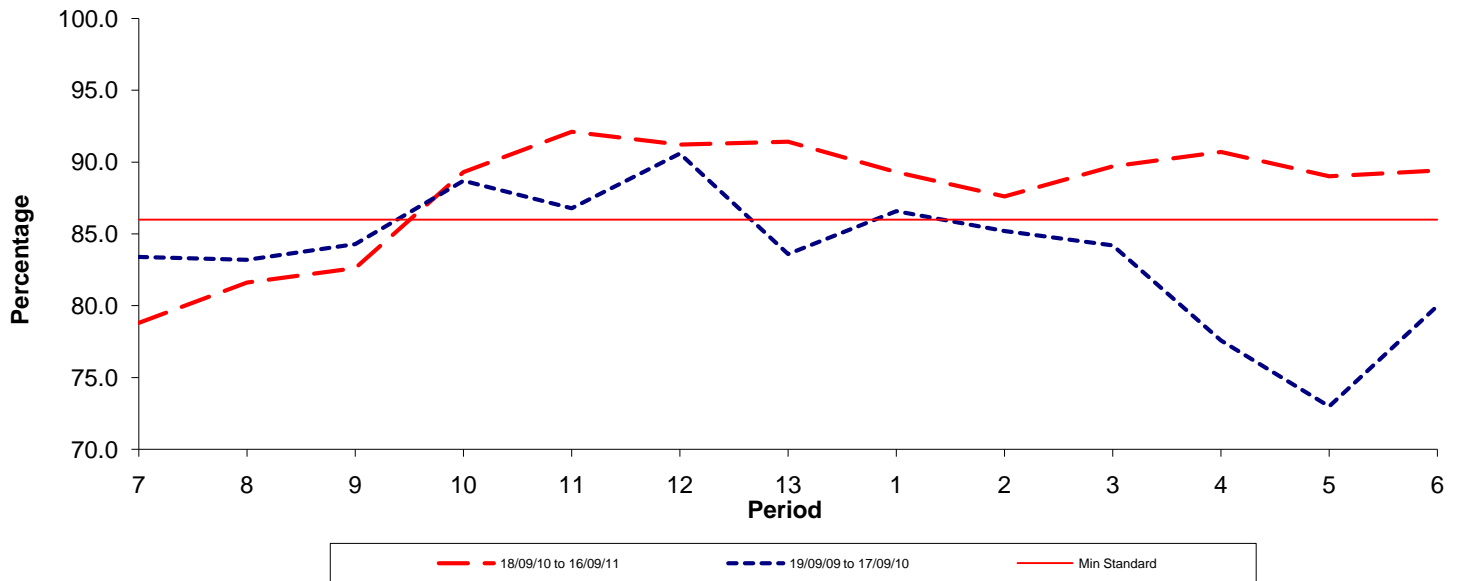

Reliability Performance (Low Frequency)

% Departing On Time

Date Range / Period	7	8	9	10	11	12	13	1	2	3	4	5	6
18/09/10 to 16/09/11	78.80	81.60	82.60	89.30	92.10	91.20	91.40	89.30	87.60	89.70	90.70	89.00	89.40
19/09/09 to 17/09/10	83.40	83.20	84.30	88.70	86.80	90.60	83.60	86.60	85.20	84.20	77.60	73.00	80.00
Min Standard	86.00	86.00	86.00	86.00	86.00	86.00	86.00	86.00	86.00	86.00	86.00	86.00	86.00

On Time figures are based on 12 weeks data

Kilometre Performance

% Kilometres Operated

Date Range / Period	7	8	9	10	11	12	13	1	2	3	4	5	6
18/09/10 to 16/09/11	100.00	100.00	97.24	99.21	99.64	100.00	99.31	100.00	100.00	99.28	100.00	99.63	100.00
19/09/09 to 17/09/10	100.00	100.00	99.47	97.97	99.77	99.96	100.00	99.63	100.00	100.00	100.00	99.74	99.85
Min Standard	98.00	98.00	98.00	98.00	98.00	98.00	98.00	98.00	98.00	98.00	98.00	98.00	98.00

Kilometre figures are based on 4 weeks data