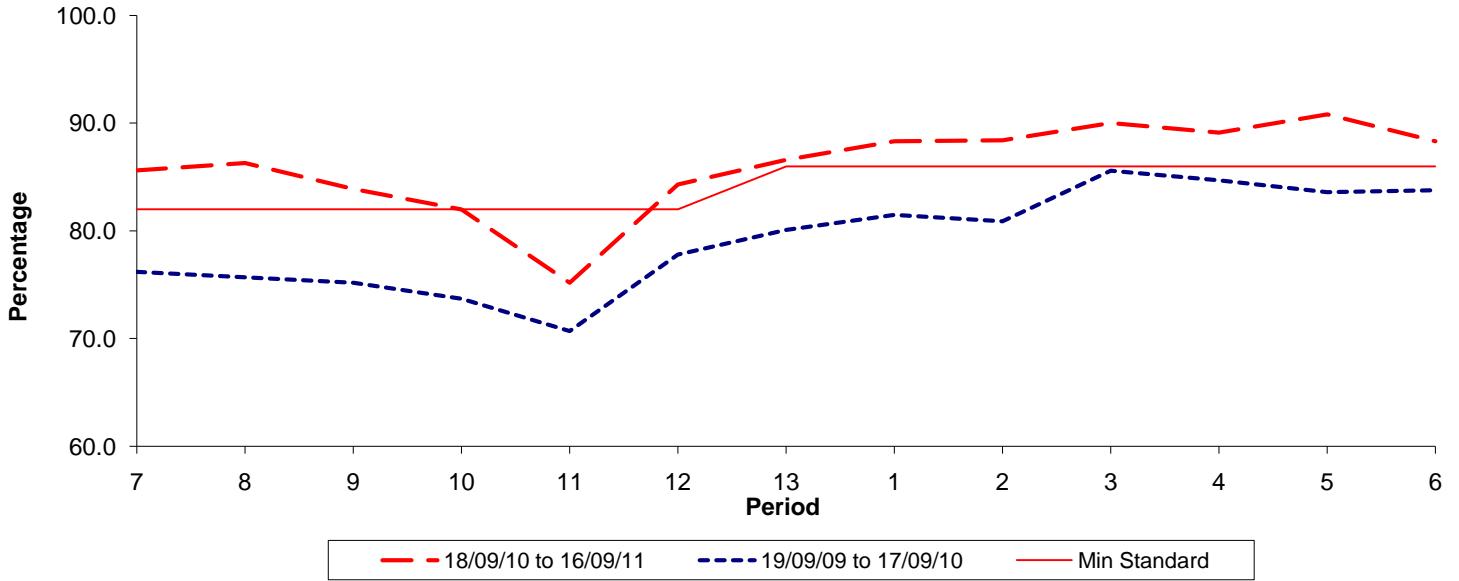

Reliability Performance (Low Frequency)

% Departing On Time

Date Range / Period	7	8	9	10	11	12	13	1	2	3	4	5	6
18/09/10 to 16/09/11	85.60	86.30	83.90	82.00	75.20	84.30	86.60	88.30	88.40	90.00	89.10	90.80	88.30
19/09/09 to 17/09/10	76.20	75.70	75.20	73.70	70.70	77.80	80.10	81.50	80.90	85.60	84.70	83.60	83.80
Min Standard	82.00	82.00	82.00	82.00	82.00	82.00	86.00	86.00	86.00	86.00	86.00	86.00	86.00

On Time figures are based on 12 weeks data

Kilometre Performance

% Kilometres Operated

Date Range / Period	7	8	9	10	11	12	13	1	2	3	4	5	6
18/09/10 to 16/09/11	98.33	98.19	96.60	92.45	99.23	99.63	99.18	99.04	99.22	99.08	98.77	99.39	99.30
19/09/09 to 17/09/10	99.36	98.22	96.67	97.69	98.83	98.76	98.55	99.52	99.33	99.41	98.73	98.36	99.69
Min Standard	98.00	98.00	98.00	98.00	98.00	98.00	98.00	98.00	98.00	98.00	98.00	98.00	98.00

Kilometre figures are based on 4 weeks data