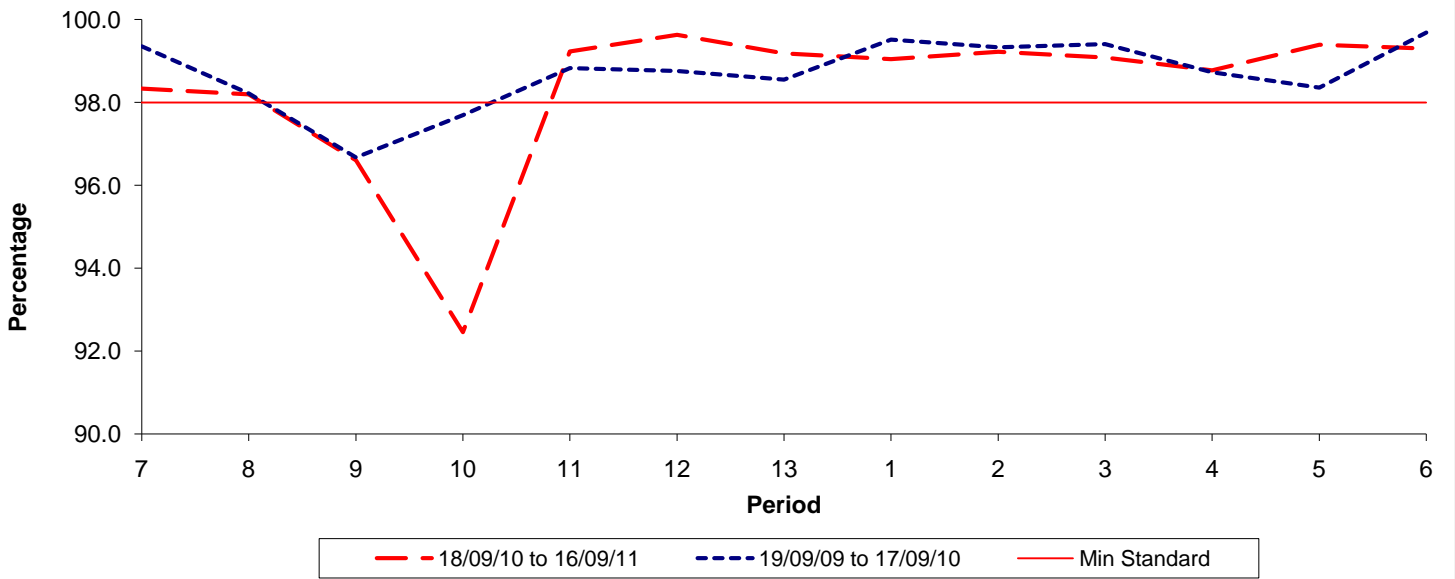

Reliability Performance (Low Frequency)

% Departing On Time

Date Range / Period	7	8	9	10	11	12	13	1	2	3	4	5	6
18/09/10 to 16/09/11	85.60	86.30	83.90	82.00	75.20	84.30	86.60	88.30	88.40	90.00	89.10	90.80	88.30
19/09/09 to 17/09/10	76.20	75.70	75.20	73.70	70.70	77.80	80.10	81.50	80.90	85.60	84.70	83.60	83.80
Min Standard	82.00	82.00	82.00	82.00	82.00	82.00	86.00	86.00	86.00	86.00	86.00	86.00	86.00

On Time figures are based on 12 weeks data

Kilometre Performance

% Kilometres Operated

Date Range / Period	7	8	9	10	11	12	13	1	2	3	4	5	6
18/09/10 to 16/09/11	98.33	98.19	96.60	92.45	99.23	99.63	99.18	99.04	99.22	99.08	98.77	99.39	99.30
19/09/09 to 17/09/10	99.36	98.22	96.67	97.69	98.83	98.76	98.55	99.52	99.33	99.41	98.73	98.36	99.69
Min Standard	98.00	98.00	98.00	98.00	98.00	98.00	98.00	98.00	98.00	98.00	98.00	98.00	98.00

Kilometre figures are based on 4 weeks data