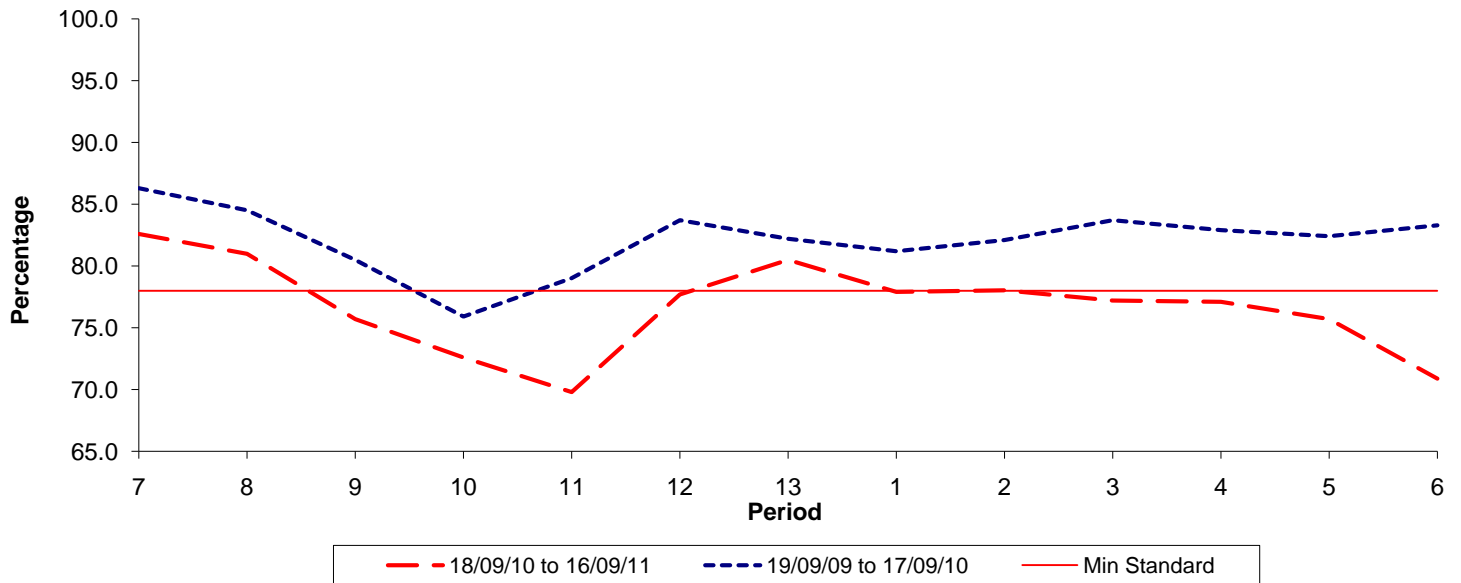

**Reliability Performance ( Low Frequency )**

**% Departing On Time**

Date Range / Period	7	8	9	10	11	12	13	1	2	3	4	5	6
18/09/10 to 16/09/11	82.60	81.00	75.70	72.60	69.80	77.70	80.50	77.90	78.03	77.20	77.10	75.70	70.90
19/09/09 to 17/09/10	86.30	84.50	80.50	75.90	79.00	83.70	82.20	81.20	82.10	83.70	82.90	82.40	83.30
Min Standard	78.00	78.00	78.00	78.00	78.00	78.00	78.00	78.00	78.00	78.00	78.00	78.00	78.00

On Time figures are based on 12 weeks data

**Kilometre Performance**

**% Kilometres Operated**

Date Range / Period	7	8	9	10	11	12	13	1	2	3	4	5	6
18/09/10 to 16/09/11	99.17	98.47	97.43	97.72	99.29	99.55	99.61	99.32	99.33	99.45	98.84	98.54	98.21
19/09/09 to 17/09/10	99.55	99.27	98.46	97.94	99.54	99.64	99.28	99.47	99.49	99.56	99.22	98.26	99.58
Min Standard	98.00	98.00	98.00	98.00	98.00	98.00	98.00	98.00	98.00	98.00	98.00	98.00	98.00

Kilometre figures are based on 4 weeks data