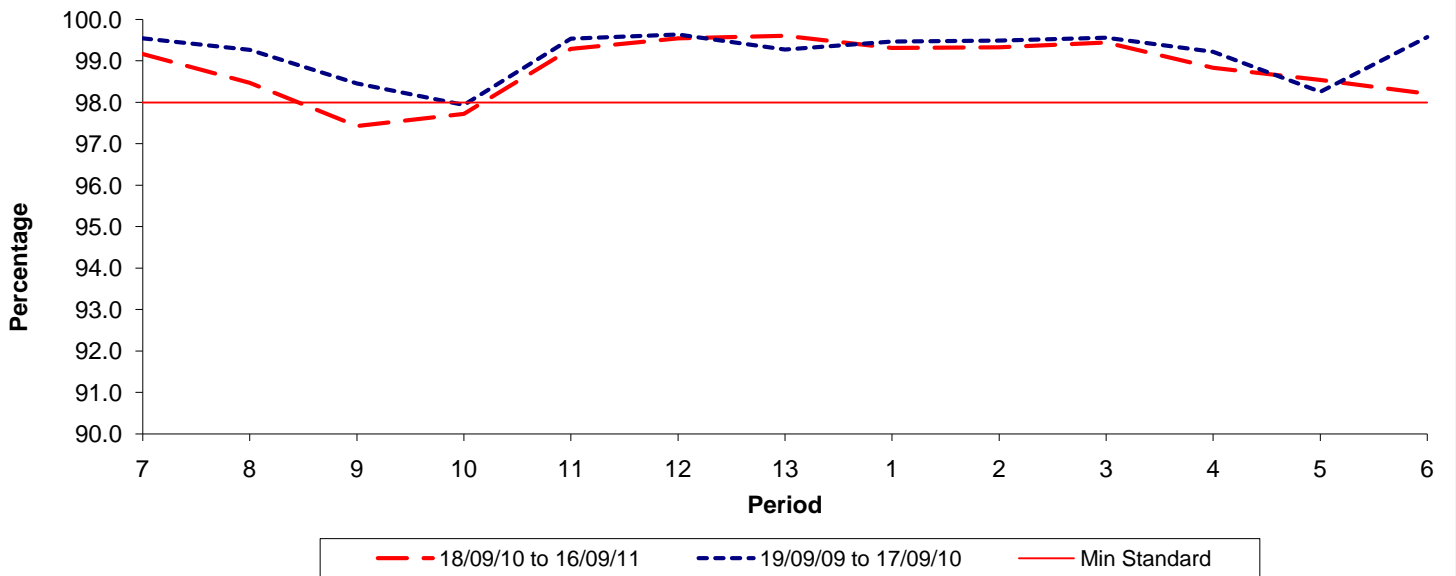

**Reliability Performance ( Low Frequency )**

**% Departing On Time**

Date Range / Period	7	8	9	10	11	12	13	1	2	3	4	5	6
18/09/10 to 16/09/11	82.60	81.00	75.70	72.60	69.80	77.70	80.50	77.90	78.03	77.20	77.10	75.70	70.90
19/09/09 to 17/09/10	86.30	84.50	80.50	75.90	79.00	83.70	82.20	81.20	82.10	83.70	82.90	82.40	83.30
Min Standard	78.00	78.00	78.00	78.00	78.00	78.00	78.00	78.00	78.00	78.00	78.00	78.00	78.00

On Time figures are based on 12 weeks data

**Kilometre Performance**

**% Kilometres Operated**

Date Range / Period	7	8	9	10	11	12	13	1	2	3	4	5	6
18/09/10 to 16/09/11	99.17	98.47	97.43	97.72	99.29	99.55	99.61	99.32	99.33	99.45	98.84	98.54	98.21
19/09/09 to 17/09/10	99.55	99.27	98.46	97.94	99.54	99.64	99.28	99.47	99.49	99.56	99.22	98.26	99.58
Min Standard	98.00	98.00	98.00	98.00	98.00	98.00	98.00	98.00	98.00	98.00	98.00	98.00	98.00

Kilometre figures are based on 4 weeks data