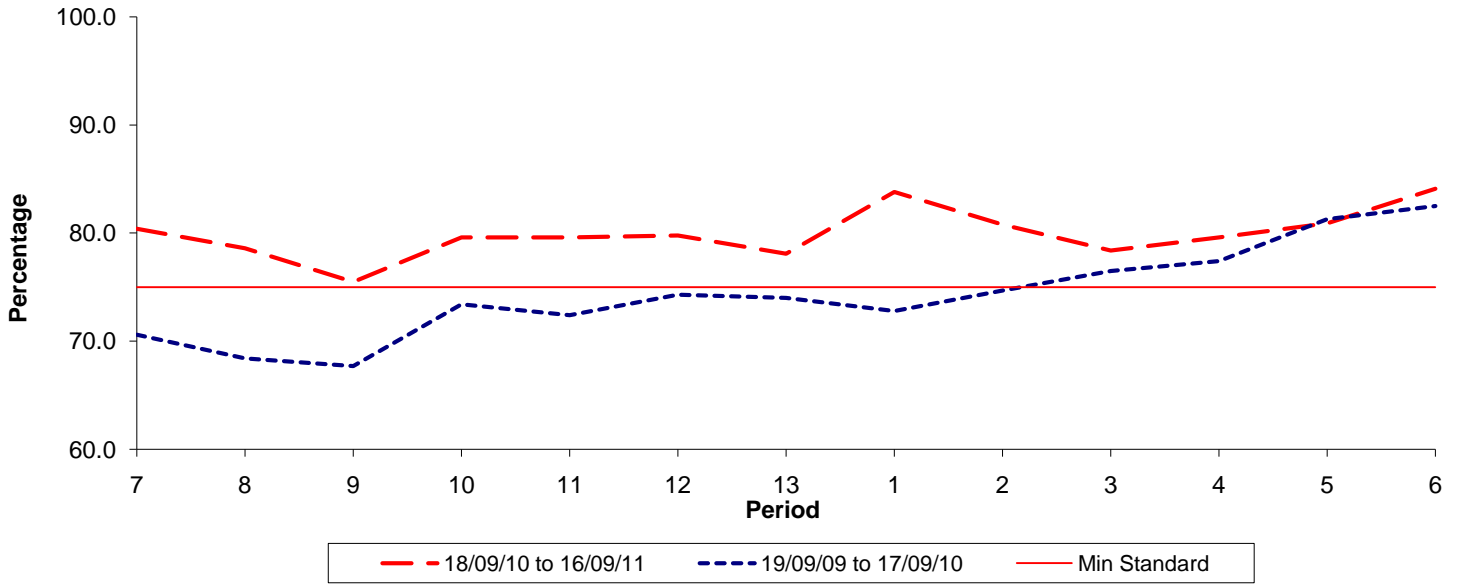

Reliability Performance (Low Frequency)

% Departing On Time

Date Range / Period	7	8	9	10	11	12	13	1	2	3	4	5	6
18/09/10 to 16/09/11	80.40	78.60	75.50	79.60	79.60	79.80	78.10	83.80	80.80	78.40	79.60	80.90	84.10
19/09/09 to 17/09/10	70.60	68.40	67.70	73.40	72.40	74.30	74.00	72.80	74.70	76.50	77.40	81.30	82.50
Min Standard	75.00	75.00	75.00	75.00	75.00	75.00	75.00	75.00	75.00	75.00	75.00	75.00	75.00

On Time figures are based on 12 weeks data

Kilometre Performance

% Kilometres Operated

Date Range / Period	7	8	9	10	11	12	13	1	2	3	4	5	6
18/09/10 to 16/09/11	95.60	96.64	98.60	96.22	97.72	98.35	98.79	97.98	98.80	98.16	98.19	98.27	96.96
19/09/09 to 17/09/10	93.65	97.49	96.52	95.40	95.27	96.09	97.81	97.98	98.25	97.54	97.97	98.82	98.55
Min Standard	98.00	98.00	98.00	98.00	98.00	98.00	98.00	98.00	98.00	98.00	98.00	98.00	98.00

Kilometre figures are based on 4 weeks data