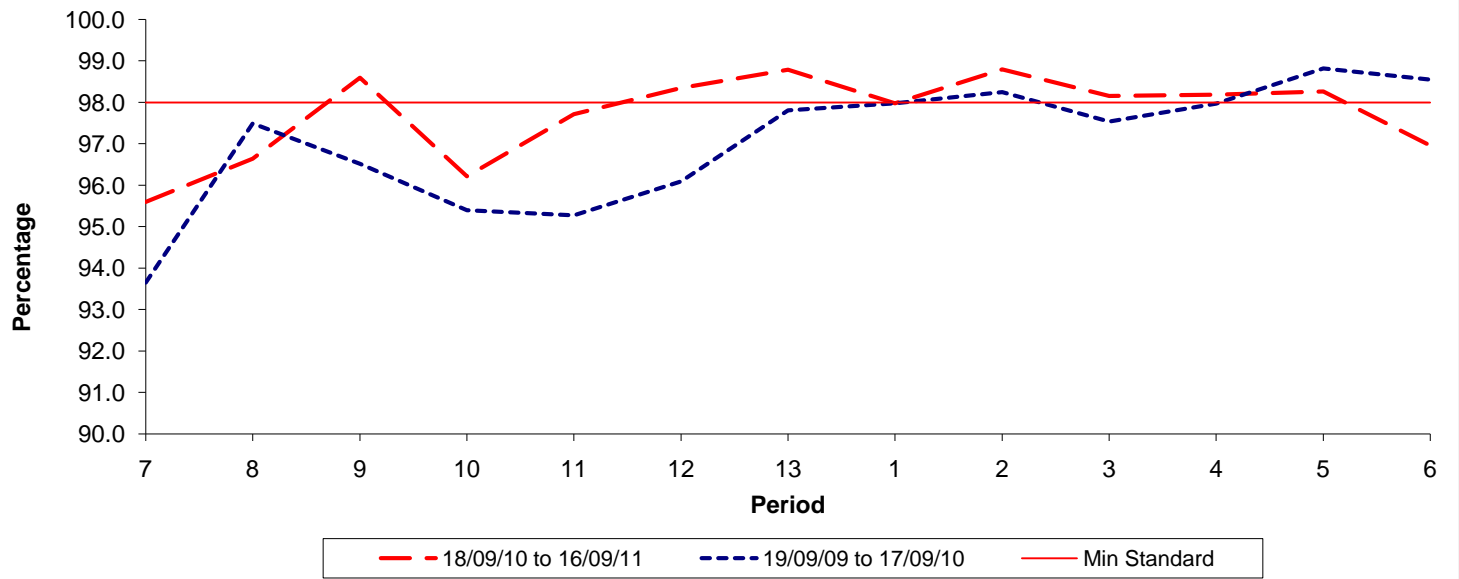

Reliability Performance (Low Frequency)

% Departing On Time

Date Range / Period	7	8	9	10	11	12	13	1	2	3	4	5	6
18/09/10 to 16/09/11	80.40	78.60	75.50	79.60	79.60	79.80	78.10	83.80	80.80	78.40	79.60	80.90	84.10
19/09/09 to 17/09/10	70.60	68.40	67.70	73.40	72.40	74.30	74.00	72.80	74.70	76.50	77.40	81.30	82.50
Min Standard	75.00	75.00	75.00	75.00	75.00	75.00	75.00	75.00	75.00	75.00	75.00	75.00	75.00

On Time figures are based on 12 weeks data

Kilometre Performance

% Kilometres Operated

Date Range / Period	7	8	9	10	11	12	13	1	2	3	4	5	6
18/09/10 to 16/09/11	95.60	96.64	98.60	96.22	97.72	98.35	98.79	97.98	98.80	98.16	98.19	98.27	96.96
19/09/09 to 17/09/10	93.65	97.49	96.52	95.40	95.27	96.09	97.81	97.98	98.25	97.54	97.97	98.82	98.55
Min Standard	98.00	98.00	98.00	98.00	98.00	98.00	98.00	98.00	98.00	98.00	98.00	98.00	98.00

Kilometre figures are based on 4 weeks data