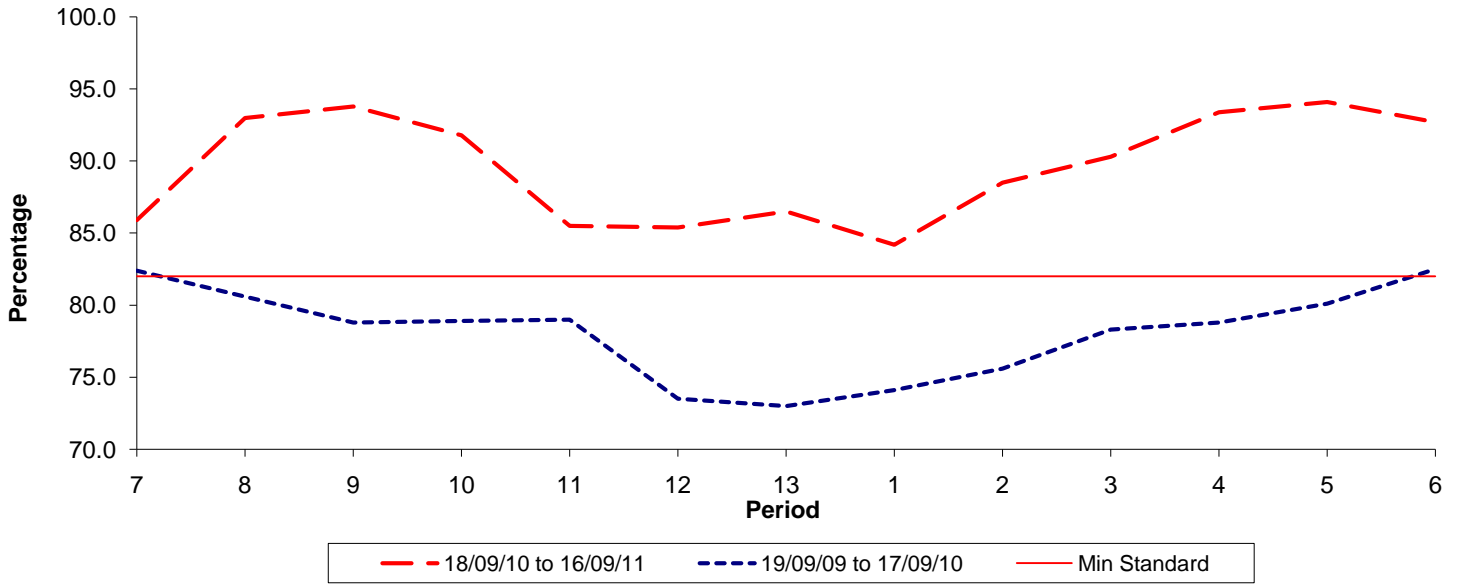

Reliability Performance (Low Frequency)

% Departing On Time

Date Range / Period	7	8	9	10	11	12	13	1	2	3	4	5	6
18/09/10 to 16/09/11	85.90	93.00	93.80	91.80	85.50	85.40	86.50	84.20	88.50	90.30	93.40	94.10	92.70
19/09/09 to 17/09/10	82.40	80.60	78.80	78.90	79.00	73.50	73.00	74.10	75.60	78.30	78.80	80.10	82.50
Min Standard	82.00	82.00	82.00	82.00	82.00	82.00	82.00	82.00	82.00	82.00	82.00	82.00	82.00

On Time figures are based on 12 weeks data

Kilometre Performance

% Kilometres Operated

Date Range / Period	7	8	9	10	11	12	13	1	2	3	4	5	6
18/09/10 to 16/09/11	97.91	99.28	87.62	97.53	99.07	99.04	98.25	96.61	99.50	99.42	99.51	99.24	99.32
19/09/09 to 17/09/10	98.30	97.28	97.87	93.60	96.65	93.99	95.10	96.08	97.86	97.84	98.25	98.66	99.17
Min Standard	98.00	98.00	98.00	98.00	98.00	98.00	98.00	98.00	98.00	98.00	98.00	98.00	98.00

Kilometre figures are based on 4 weeks data