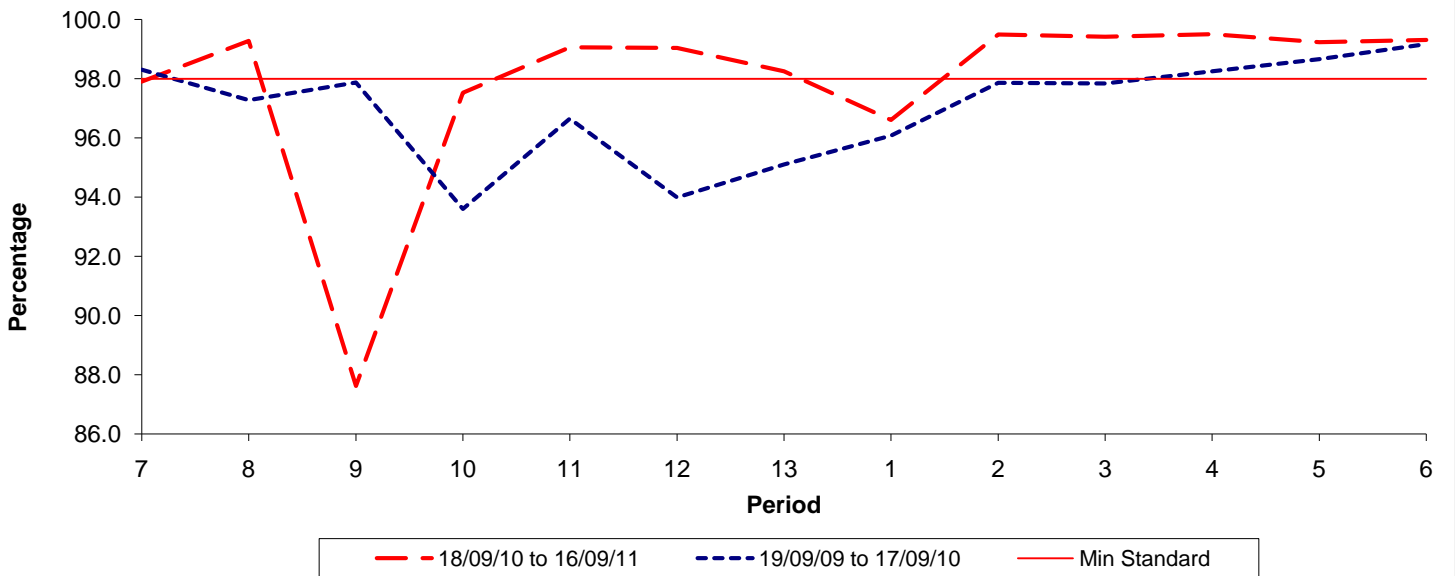

Reliability Performance (Low Frequency)

% Departing On Time

Date Range / Period	7	8	9	10	11	12	13	1	2	3	4	5	6
18/09/10 to 16/09/11	85.90	93.00	93.80	91.80	85.50	85.40	86.50	84.20	88.50	90.30	93.40	94.10	92.70
19/09/09 to 17/09/10	82.40	80.60	78.80	78.90	79.00	73.50	73.00	74.10	75.60	78.30	78.80	80.10	82.50
Min Standard	82.00	82.00	82.00	82.00	82.00	82.00	82.00	82.00	82.00	82.00	82.00	82.00	82.00

On Time figures are based on 12 weeks data

Kilometre Performance

% Kilometres Operated

Date Range / Period	7	8	9	10	11	12	13	1	2	3	4	5	6
18/09/10 to 16/09/11	97.91	99.28	87.62	97.53	99.07	99.04	98.25	96.61	99.50	99.42	99.51	99.24	99.32
19/09/09 to 17/09/10	98.30	97.28	97.87	93.60	96.65	93.99	95.10	96.08	97.86	97.84	98.25	98.66	99.17
Min Standard	98.00	98.00	98.00	98.00	98.00	98.00	98.00	98.00	98.00	98.00	98.00	98.00	98.00

Kilometre figures are based on 4 weeks data