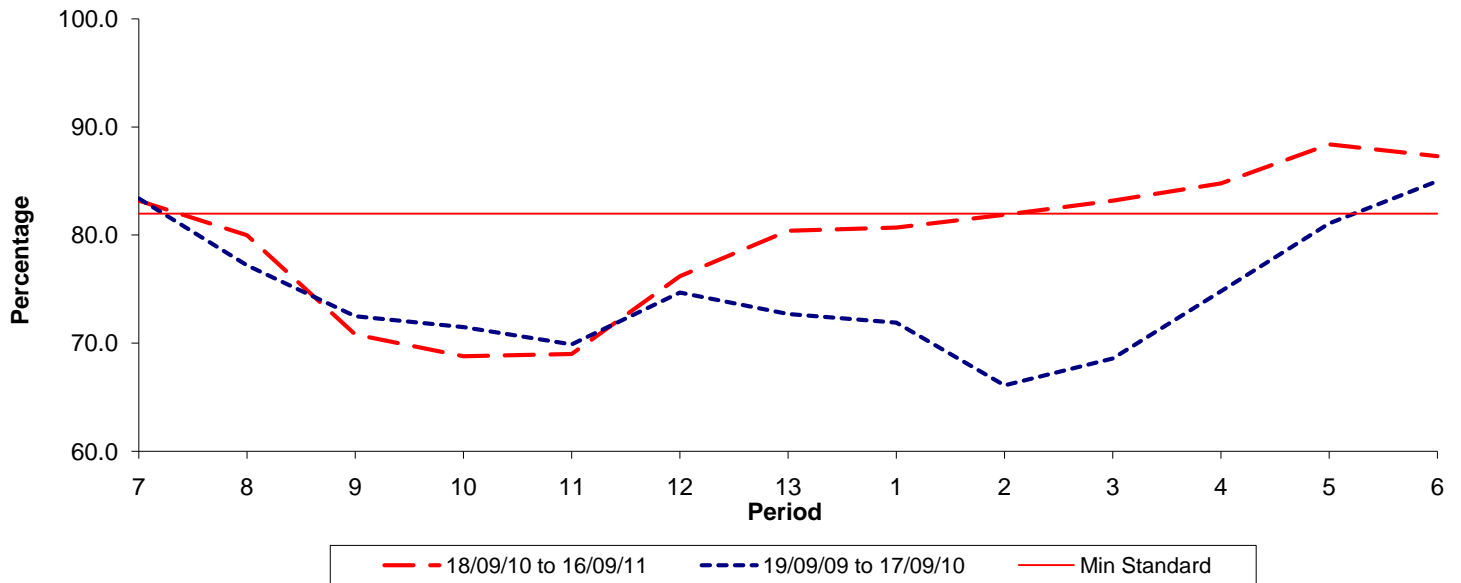

Reliability Performance (Low Frequency)

% Departing On Time

Date Range / Period	7	8	9	10	11	12	13	1	2	3	4	5	6
18/09/10 to 16/09/11	83.20	80.00	70.80	68.80	69.00	76.20	80.40	80.70	81.90	83.20	84.80	88.40	87.30
19/09/09 to 17/09/10	83.40	77.20	72.50	71.50	69.90	74.70	72.70	71.90	66.10	68.60	74.80	81.10	85.00
Min Standard	82.00	82.00	82.00	82.00	82.00	82.00	82.00	82.00	82.00	82.00	82.00	82.00	82.00

On Time figures are based on 12 weeks data

Kilometre Performance

% Kilometres Operated

Date Range / Period	7	8	9	10	11	12	13	1	2	3	4	5	6
18/09/10 to 16/09/11	97.89	97.96	86.13	94.13	98.61	97.13	98.37	98.45	98.62	98.97	99.13	99.08	97.10
19/09/09 to 17/09/10	97.69	98.11	95.07	95.49	96.74	98.22	95.99	94.66	94.72	97.21	97.51	98.46	98.09
Min Standard	98.00	98.00	98.00	98.00	98.00	98.00	98.00	98.00	98.00	98.00	98.00	98.00	98.00

Kilometre figures are based on 4 weeks data