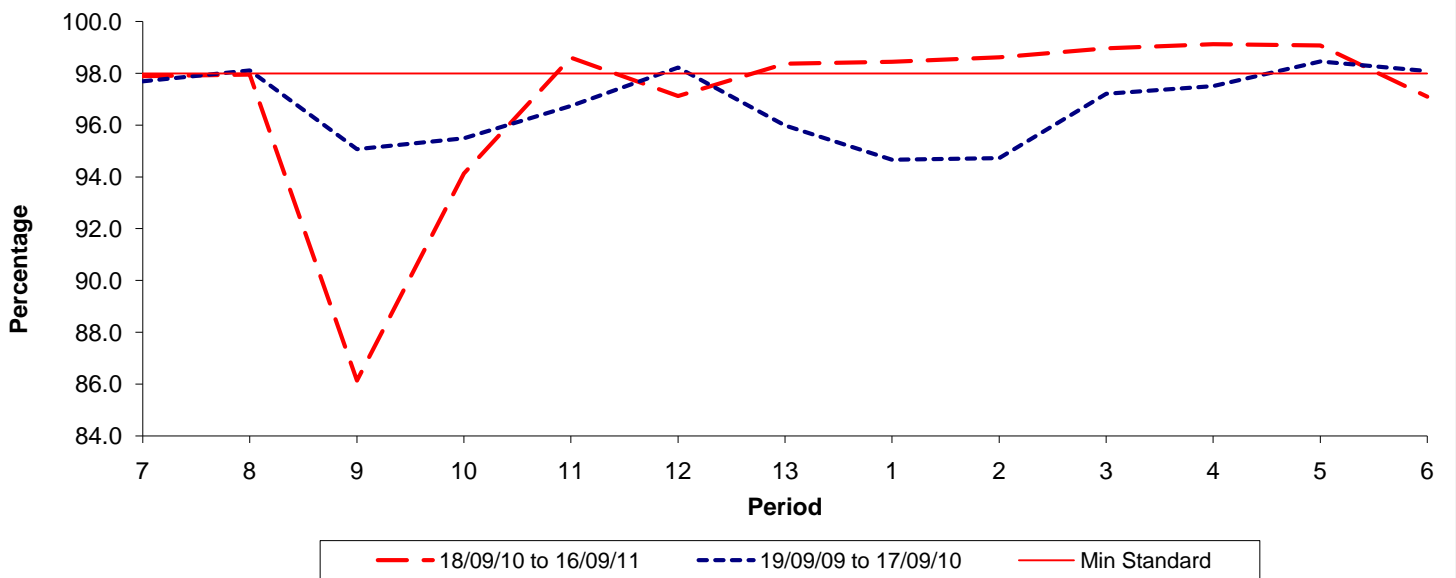

Reliability Performance (Low Frequency)

% Departing On Time

Date Range / Period	7	8	9	10	11	12	13	1	2	3	4	5	6
18/09/10 to 16/09/11	83.20	80.00	70.80	68.80	69.00	76.20	80.40	80.70	81.90	83.20	84.80	88.40	87.30
19/09/09 to 17/09/10	83.40	77.20	72.50	71.50	69.90	74.70	72.70	71.90	66.10	68.60	74.80	81.10	85.00
Min Standard	82.00	82.00	82.00	82.00	82.00	82.00	82.00	82.00	82.00	82.00	82.00	82.00	82.00

On Time figures are based on 12 weeks data

Kilometre Performance

% Kilometres Operated

Date Range / Period	7	8	9	10	11	12	13	1	2	3	4	5	6
18/09/10 to 16/09/11	97.89	97.96	86.13	94.13	98.61	97.13	98.37	98.45	98.62	98.97	99.13	99.08	97.10
19/09/09 to 17/09/10	97.69	98.11	95.07	95.49	96.74	98.22	95.99	94.66	94.72	97.21	97.51	98.46	98.09
Min Standard	98.00	98.00	98.00	98.00	98.00	98.00	98.00	98.00	98.00	98.00	98.00	98.00	98.00

Kilometre figures are based on 4 weeks data