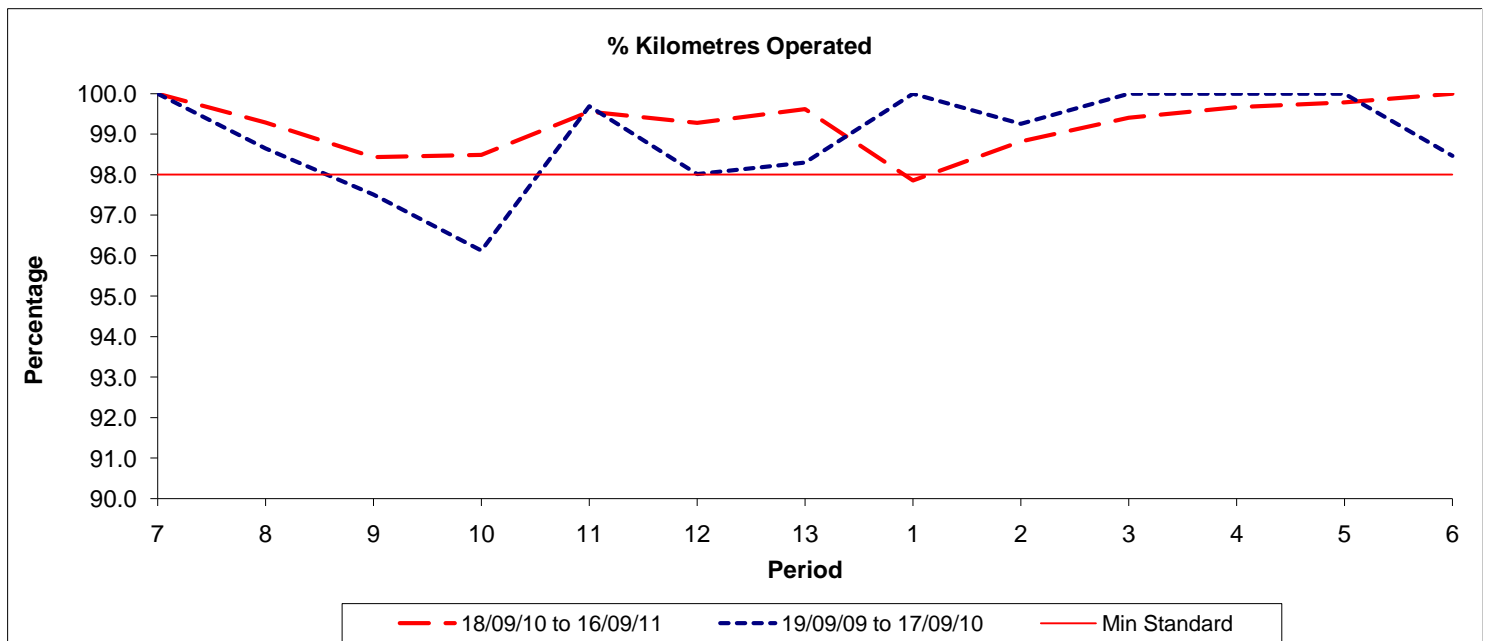

Reliability Performance (Low Frequency)

Date Range / Period	7	8	9	10	11	12	13	1	2	3	4	5	6
18/09/10 to 16/09/11	81.10	75.80	72.20	72.20	86.00	85.20	86.20	78.90	81.70	82.60	79.40	78.70	80.80
19/09/09 to 17/09/10	90.80	92.10	84.70	81.70	79.50	85.10	89.70	86.40	88.70	88.50	88.30	90.20	88.40
Min Standard	86.00	86.00	86.00	86.00	86.00	86.00	86.00	86.00	86.00	86.00	86.00	86.00	86.00

On Time figures are based on 12 weeks data

Kilometre Performance

Date Range / Period	7	8	9	10	11	12	13	1	2	3	4	5	6
18/09/10 to 16/09/11	100.00	99.29	98.44	98.49	99.56	99.28	99.62	97.86	98.82	99.41	99.67	99.79	100.00
19/09/09 to 17/09/10	100.00	98.65	97.51	96.13	99.69	98.02	98.30	100.00	99.26	100.00	100.00	100.00	98.47
Min Standard	98.00	98.00	98.00	98.00	98.00	98.00	98.00	98.00	98.00	98.00	98.00	98.00	98.00

Kilometre figures are based on 4 weeks data