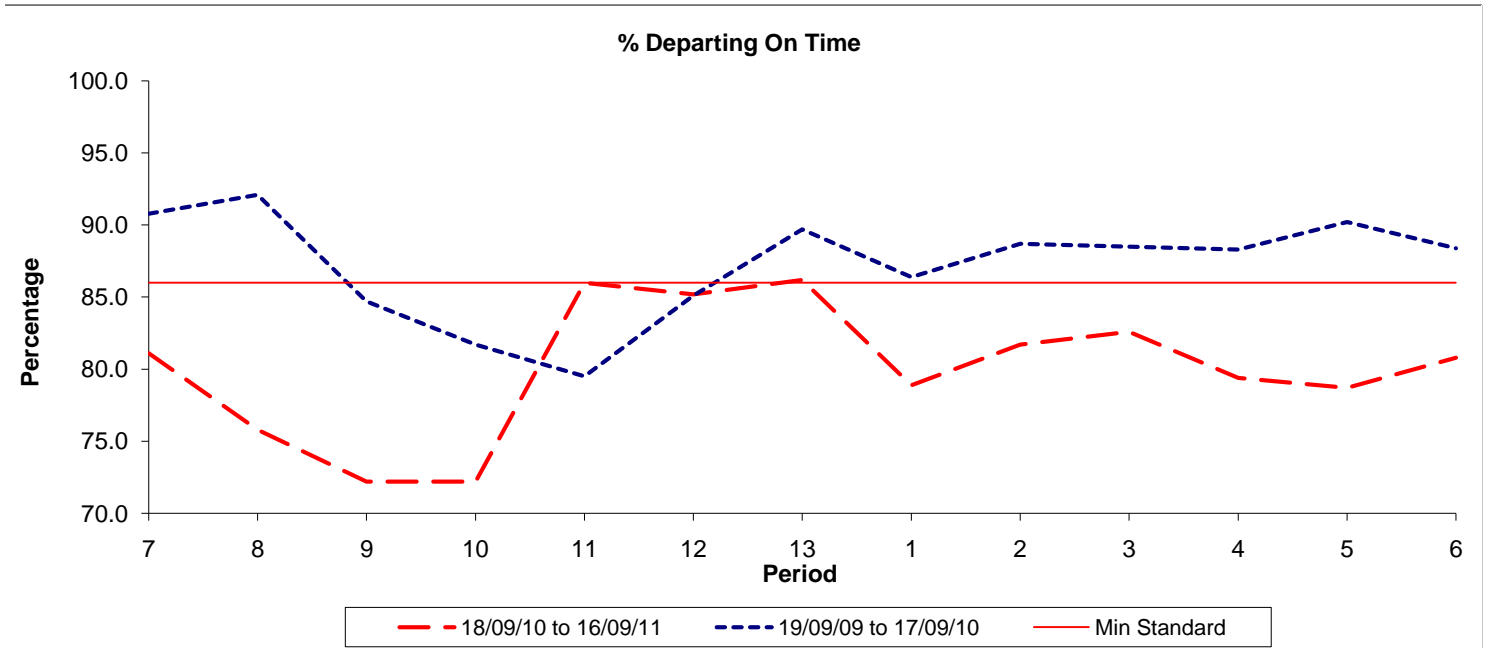

Reliability Performance (Low Frequency)

Date Range / Period	7	8	9	10	11	12	13	1	2	3	4	5	6
18/09/10 to 16/09/11	81.10	75.80	72.20	72.20	86.00	85.20	86.20	78.90	81.70	82.60	79.40	78.70	80.80
19/09/09 to 17/09/10	90.80	92.10	84.70	81.70	79.50	85.10	89.70	86.40	88.70	88.50	88.30	90.20	88.40
Min Standard	86.00	86.00	86.00	86.00	86.00	86.00	86.00	86.00	86.00	86.00	86.00	86.00	86.00

On Time figures are based on 12 weeks data

Kilometre Performance

Date Range / Period	7	8	9	10	11	12	13	1	2	3	4	5	6
18/09/10 to 16/09/11	100.00	99.29	98.44	98.49	99.56	99.28	99.62	97.86	98.82	99.41	99.67	99.79	100.00
19/09/09 to 17/09/10	100.00	98.65	97.51	96.13	99.69	98.02	98.30	100.00	99.26	100.00	100.00	100.00	98.47
Min Standard	98.00	98.00	98.00	98.00	98.00	98.00	98.00	98.00	98.00	98.00	98.00	98.00	98.00

Kilometre figures are based on 4 weeks data