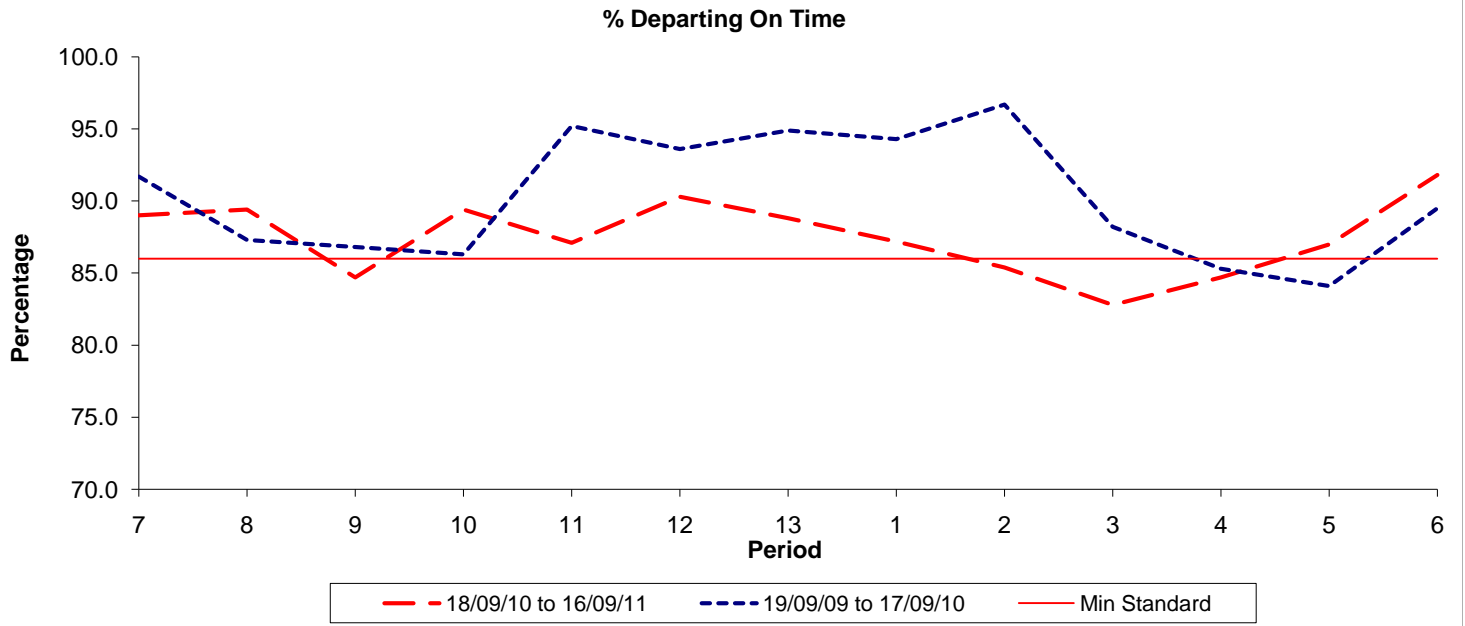

**Reliability Performance ( Low Frequency )**

Date Range / Period	7	8	9	10	11	12	13	1	2	3	4	5	6
18/09/10 to 16/09/11	89.00	89.40	84.70	89.40	87.10	90.30	88.80	87.20	85.40	82.80	84.70	87.00	91.80
19/09/09 to 17/09/10	91.70	87.30	86.80	86.30	95.20	93.60	94.90	94.30	96.70	88.20	85.30	84.10	89.50
Min Standard	86.00	86.00	86.00	86.00	86.00	86.00	86.00	86.00	86.00	86.00	86.00	86.00	86.00

On Time figures are based on 12 weeks data

**Kilometre Performance**

Date Range / Period	7	8	9	10	11	12	13	1	2	3	4	5	6
18/09/10 to 16/09/11	97.80	97.94	97.19	95.81	98.72	99.40	98.02	97.83	97.88	98.30	96.99	97.89	97.72
19/09/09 to 17/09/10	98.00	98.99	97.75	96.05	97.69	98.82	98.80	99.27	98.28	97.52	98.36	97.33	98.46
Min Standard	98.00	98.00	98.00	98.00	98.00	98.00	98.00	98.00	98.00	98.00	98.00	98.00	98.00

Kilometre figures are based on 4 weeks data