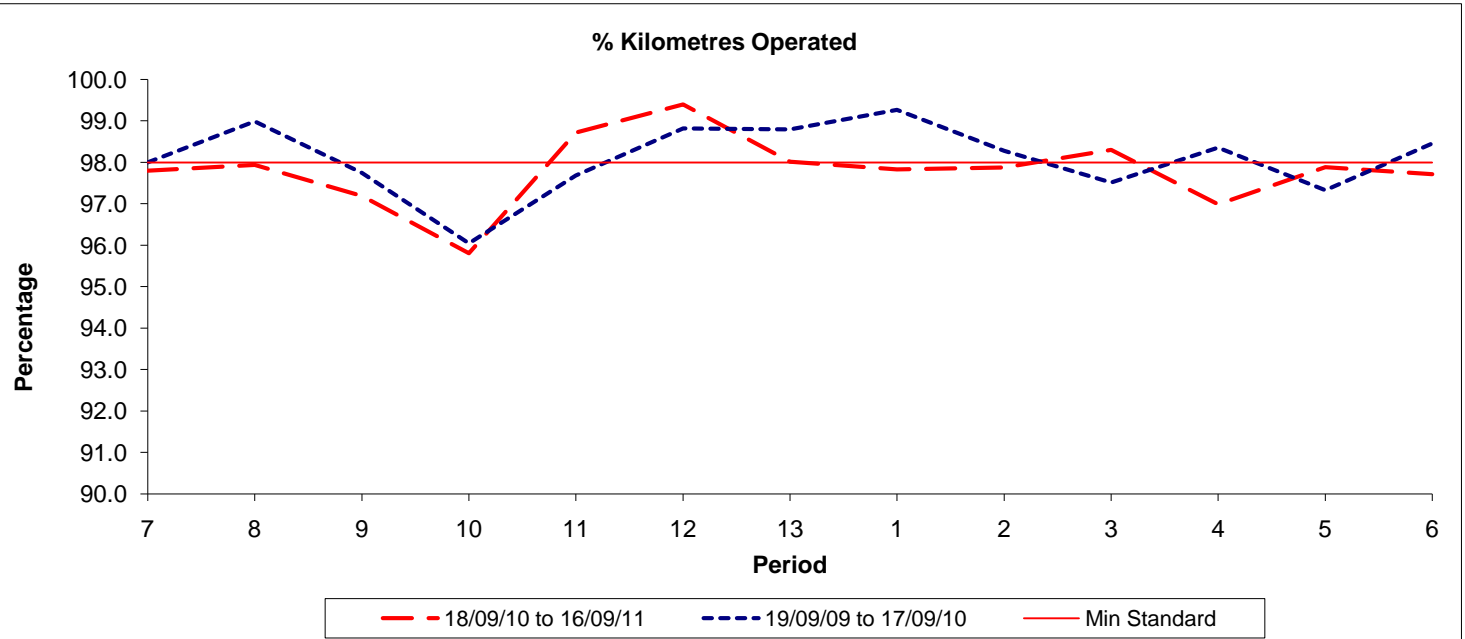

**Reliability Performance ( Low Frequency )**

Date Range / Period	7	8	9	10	11	12	13	1	2	3	4	5	6
18/09/10 to 16/09/11	89.00	89.40	84.70	89.40	87.10	90.30	88.80	87.20	85.40	82.80	84.70	87.00	91.80
19/09/09 to 17/09/10	91.70	87.30	86.80	86.30	95.20	93.60	94.90	94.30	96.70	88.20	85.30	84.10	89.50
Min Standard	86.00	86.00	86.00	86.00	86.00	86.00	86.00	86.00	86.00	86.00	86.00	86.00	86.00

On Time figures are based on 12 weeks data

**Kilometre Performance**

Date Range / Period	7	8	9	10	11	12	13	1	2	3	4	5	6
18/09/10 to 16/09/11	97.80	97.94	97.19	95.81	98.72	99.40	98.02	97.83	97.88	98.30	96.99	97.89	97.72
19/09/09 to 17/09/10	98.00	98.99	97.75	96.05	97.69	98.82	98.80	99.27	98.28	97.52	98.36	97.33	98.46
Min Standard	98.00	98.00	98.00	98.00	98.00	98.00	98.00	98.00	98.00	98.00	98.00	98.00	98.00

Kilometre figures are based on 4 weeks data