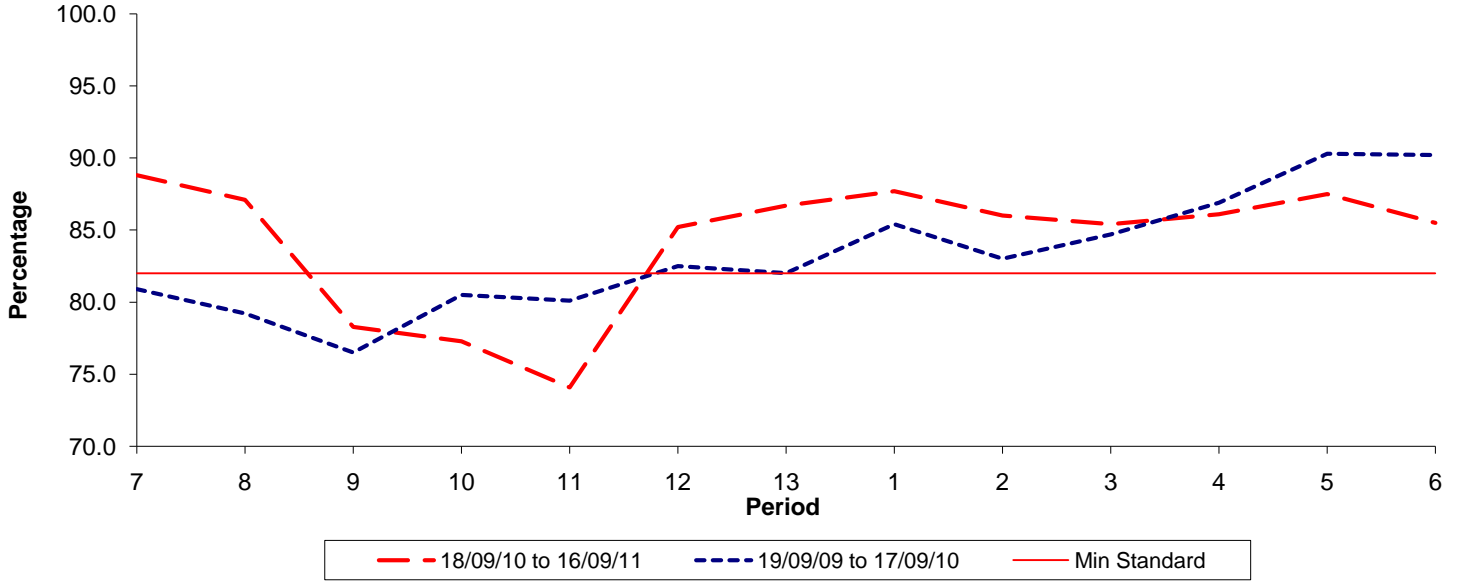

Reliability Performance (Low Frequency)

% Departing On Time

Date Range / Period	7	8	9	10	11	12	13	1	2	3	4	5	6
18/09/10 to 16/09/11	88.80	87.10	78.30	77.30	74.10	85.20	86.70	87.70	86.00	85.40	86.10	87.50	85.50
19/09/09 to 17/09/10	80.90	79.20	76.50	80.50	80.10	82.50	82.00	85.40	83.00	84.70	86.90	90.30	90.20
Min Standard	82.00	82.00	82.00	82.00	82.00	82.00	82.00	82.00	82.00	82.00	82.00	82.00	82.00

On Time figures are based on 12 weeks data

Kilometre Performance

% Kilometres Operated

Date Range / Period	7	8	9	10	11	12	13	1	2	3	4	5	6
18/09/10 to 16/09/11	98.70	98.93	90.77	96.61	99.26	98.99	99.11	98.75	98.78	99.21	99.00	99.25	98.34
19/09/09 to 17/09/10	98.90	98.87	98.34	95.73	98.75	99.29	99.20	98.87	99.19	98.80	98.92	99.61	98.44
Min Standard	98.00	98.00	98.00	98.00	98.00	98.00	98.00	98.00	98.00	98.00	98.00	98.00	98.00

Kilometre figures are based on 4 weeks data