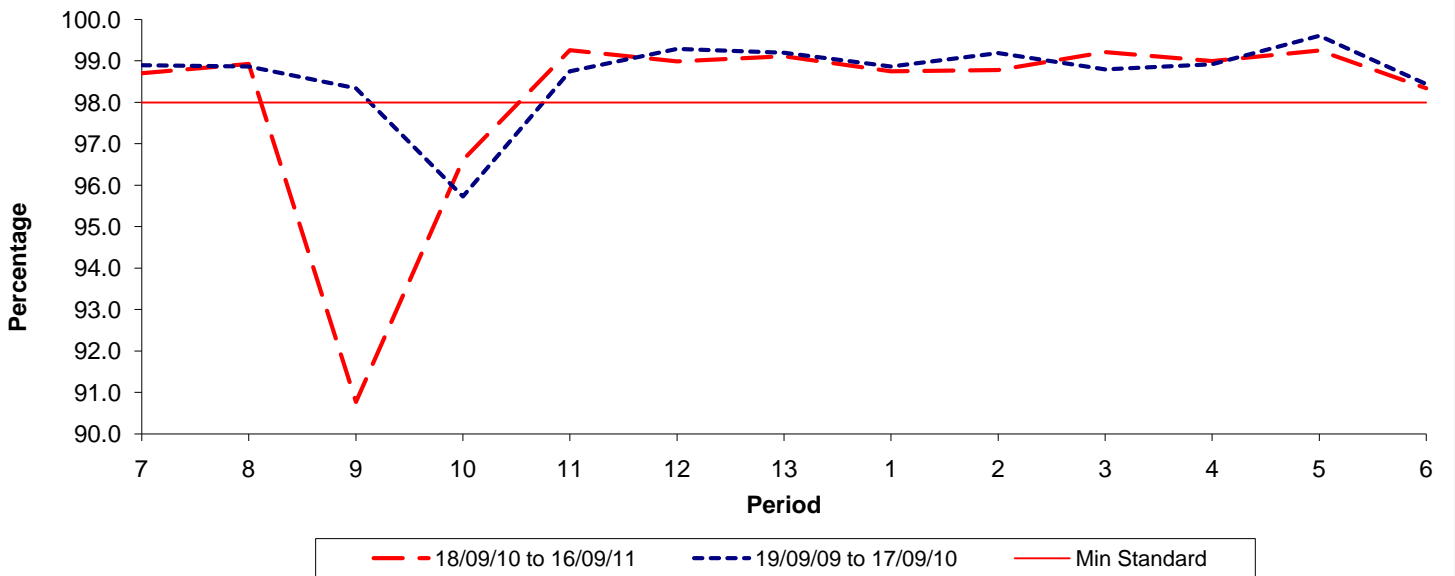

Reliability Performance (Low Frequency)

% Departing On Time

Date Range / Period	7	8	9	10	11	12	13	1	2	3	4	5	6
18/09/10 to 16/09/11	88.80	87.10	78.30	77.30	74.10	85.20	86.70	87.70	86.00	85.40	86.10	87.50	85.50
19/09/09 to 17/09/10	80.90	79.20	76.50	80.50	80.10	82.50	82.00	85.40	83.00	84.70	86.90	90.30	90.20
Min Standard	82.00	82.00	82.00	82.00	82.00	82.00	82.00	82.00	82.00	82.00	82.00	82.00	82.00

On Time figures are based on 12 weeks data

Kilometre Performance

% Kilometres Operated

Date Range / Period	7	8	9	10	11	12	13	1	2	3	4	5	6
18/09/10 to 16/09/11	98.70	98.93	90.77	96.61	99.26	98.99	99.11	98.75	98.78	99.21	99.00	99.25	98.34
19/09/09 to 17/09/10	98.90	98.87	98.34	95.73	98.75	99.29	99.20	98.87	99.19	98.80	98.92	99.61	98.44
Min Standard	98.00	98.00	98.00	98.00	98.00	98.00	98.00	98.00	98.00	98.00	98.00	98.00	98.00

Kilometre figures are based on 4 weeks data