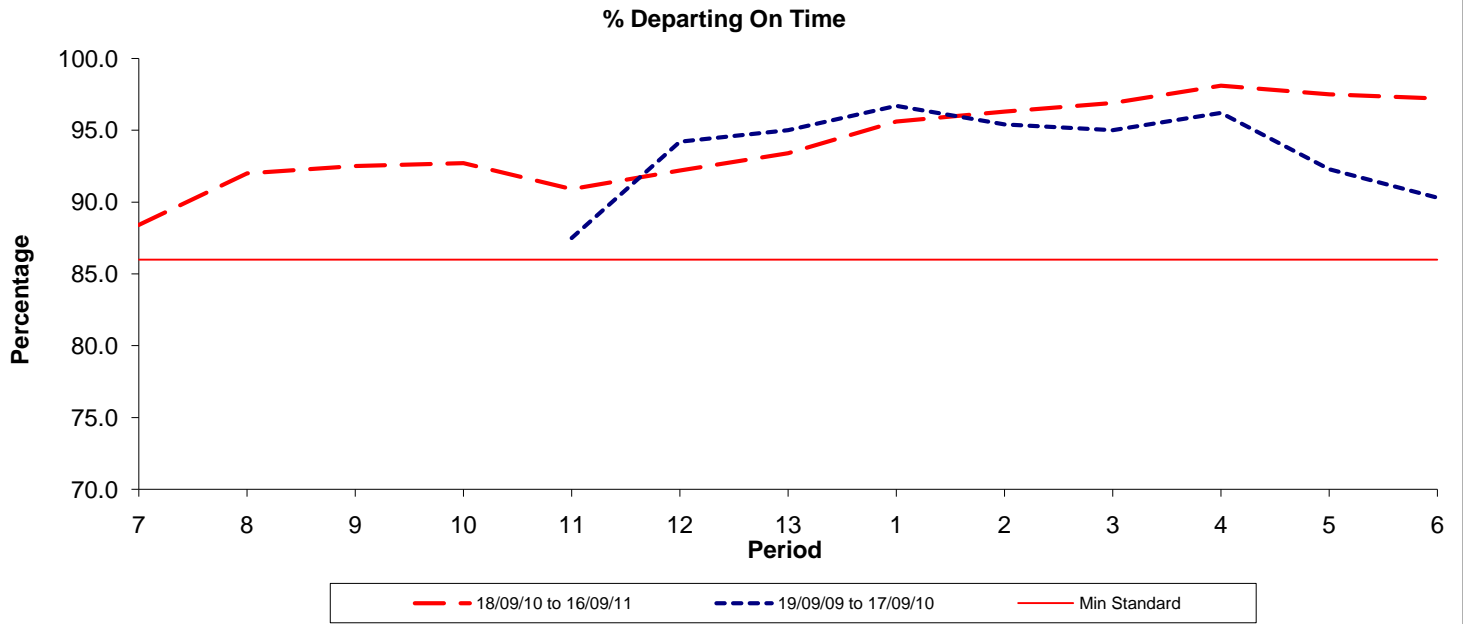

**Reliability Performance ( Low Frequency )**

Date Range / Period	7	8	9	10	11	12	13	1	2	3	4	5	6
18/09/10 to 16/09/11	88.40	92.00	92.50	92.70	90.90	92.20	93.40	95.60	96.30	96.90	98.10	97.50	97.20
19/09/09 to 17/09/10					87.50	94.20	95.00	96.70	95.40	95.00	96.20	92.30	90.30
Min Standard	86.00	86.00	86.00	86.00	86.00	86.00	86.00	86.00	86.00	86.00	86.00	86.00	86.00

On Time figures are based on 12 weeks data

**Kilometre Performance**

Date Range / Period	7	8	9	10	11	12	13	1	2	3	4	5	6
18/09/10 to 16/09/11	99.43	98.81	98.83	95.20	99.27	99.55	99.03	99.41	99.61	99.30	98.22	99.40	98.93
19/09/09 to 17/09/10					99.26	99.31	99.71	98.89	99.91	99.06	99.29	98.35	99.72
Min Standard	98.00	98.00	98.00	98.00	98.00	98.00	98.00	98.00	98.00	98.00	98.00	98.00	98.00

Kilometre figures are based on 4 weeks data