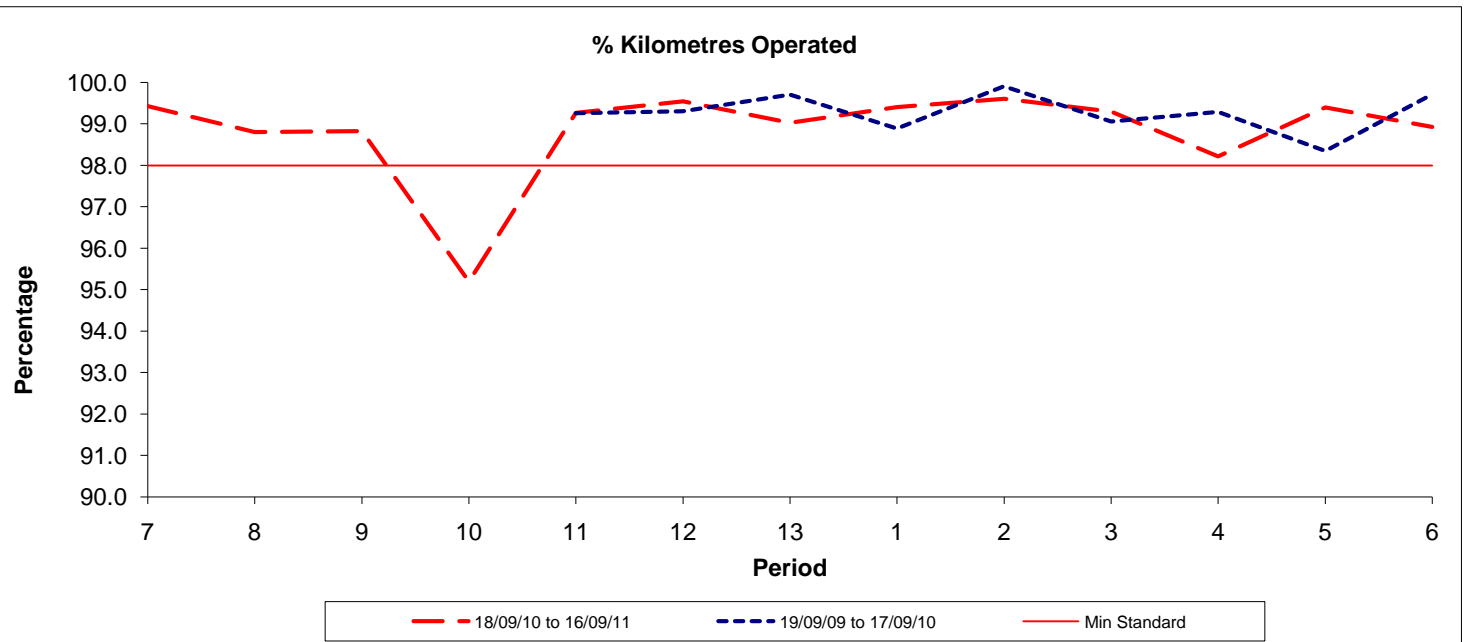

**Reliability Performance ( Low Frequency )**

Date Range / Period	7	8	9	10	11	12	13	1	2	3	4	5	6
18/09/10 to 16/09/11	88.40	92.00	92.50	92.70	90.90	92.20	93.40	95.60	96.30	96.90	98.10	97.50	97.20
19/09/09 to 17/09/10					87.50	94.20	95.00	96.70	95.40	95.00	96.20	92.30	90.30
Min Standard	86.00	86.00	86.00	86.00	86.00	86.00	86.00	86.00	86.00	86.00	86.00	86.00	86.00

On Time figures are based on 12 weeks data

**Kilometre Performance**

Date Range / Period	7	8	9	10	11	12	13	1	2	3	4	5	6
18/09/10 to 16/09/11	99.43	98.81	98.83	95.20	99.27	99.55	99.03	99.41	99.61	99.30	98.22	99.40	98.93
19/09/09 to 17/09/10					99.26	99.31	99.71	98.89	99.91	99.06	99.29	98.35	99.72
Min Standard	98.00	98.00	98.00	98.00	98.00	98.00	98.00	98.00	98.00	98.00	98.00	98.00	98.00

Kilometre figures are based on 4 weeks data