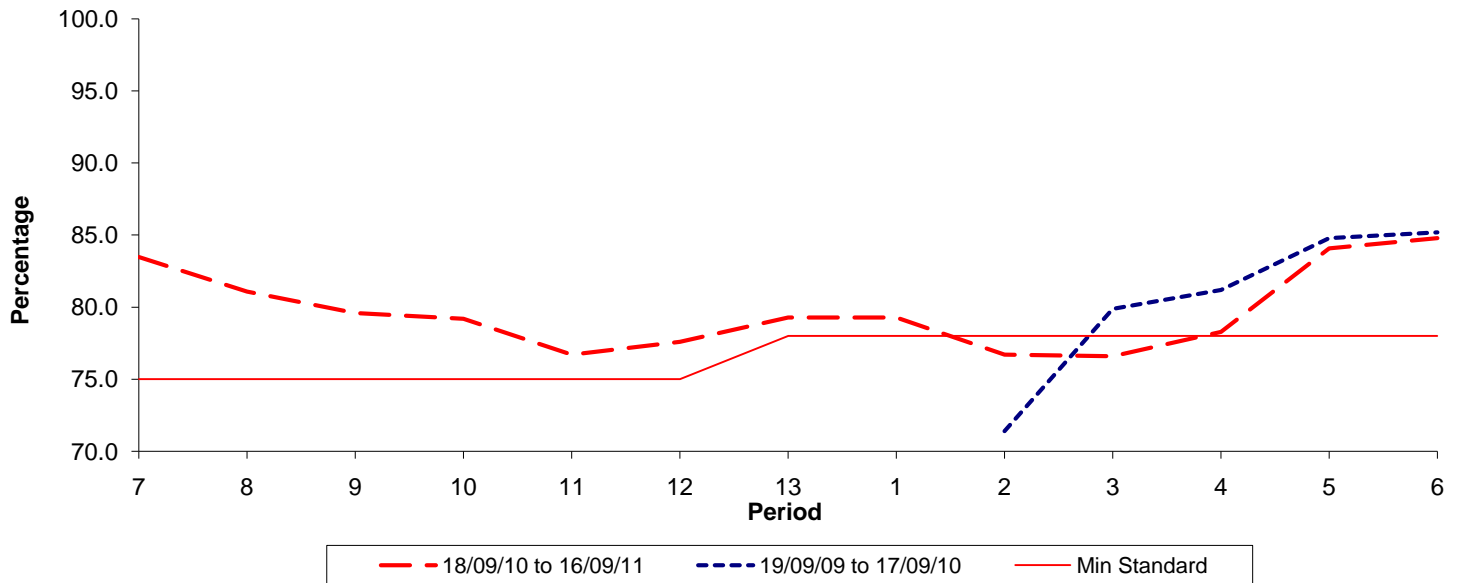

**Reliability Performance ( Low Frequency )**

**% Departing On Time**

Date Range / Period	7	8	9	10	11	12	13	1	2	3	4	5	6
18/09/10 to 16/09/11	83.50	81.10	79.60	79.20	76.70	77.60	79.30	79.30	76.70	76.60	78.30	84.10	84.80
19/09/09 to 17/09/10									71.40	79.90	81.20	84.80	85.20
Min Standard	75.00	75.00	75.00	75.00	75.00	75.00	78.00	78.00	78.00	78.00	78.00	78.00	78.00

On Time figures are based on 12 weeks data

**Kilometre Performance**

**% Kilometres Operated**

Date Range / Period	7	8	9	10	11	12	13	1	2	3	4	5	6
18/09/10 to 16/09/11	99.13	97.75	95.93	96.91	98.29	99.03	98.02	97.68	97.14	97.92	97.83	98.17	97.79
19/09/09 to 17/09/10									99.03	98.58	98.15	98.57	98.14
Min Standard	98.00	98.00	98.00	98.00	98.00	98.00	98.00	98.00	98.00	98.00	98.00	98.00	98.00

Kilometre figures are based on 4 weeks data