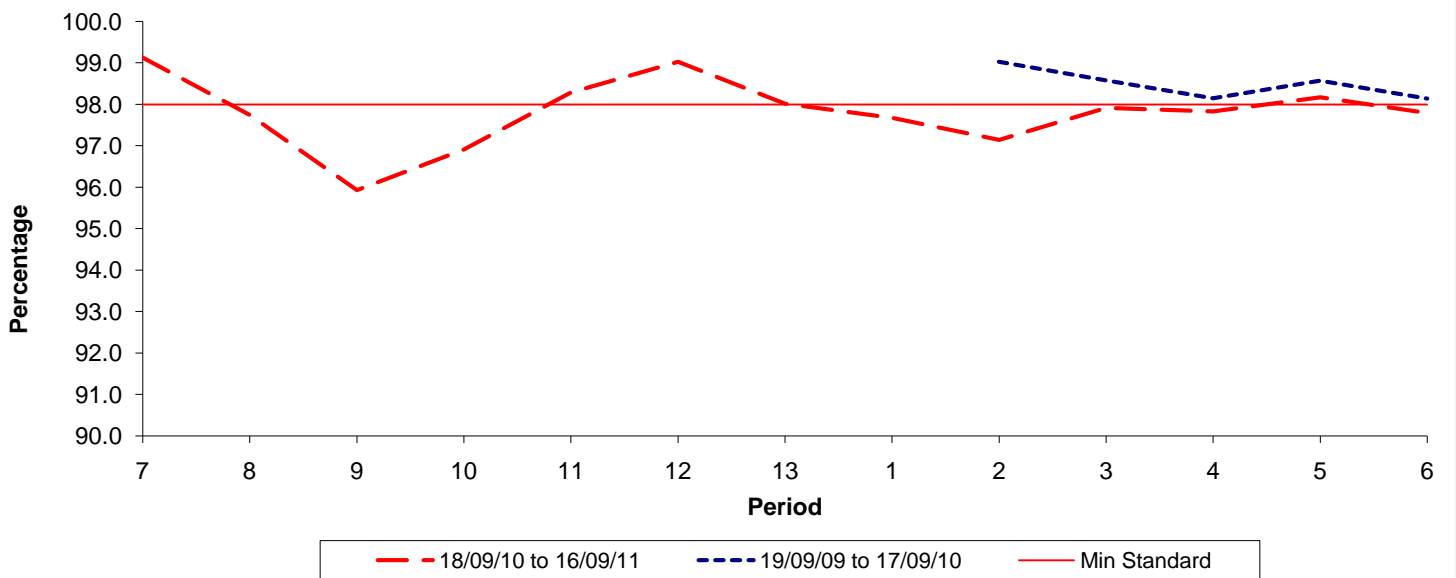

**Reliability Performance ( Low Frequency )**

**% Departing On Time**

Date Range / Period	7	8	9	10	11	12	13	1	2	3	4	5	6
18/09/10 to 16/09/11	83.50	81.10	79.60	79.20	76.70	77.60	79.30	79.30	76.70	76.60	78.30	84.10	84.80
19/09/09 to 17/09/10									71.40	79.90	81.20	84.80	85.20
Min Standard	75.00	75.00	75.00	75.00	75.00	75.00	78.00	78.00	78.00	78.00	78.00	78.00	78.00

On Time figures are based on 12 weeks data

**Kilometre Performance**

**% Kilometres Operated**

Date Range / Period	7	8	9	10	11	12	13	1	2	3	4	5	6
18/09/10 to 16/09/11	99.13	97.75	95.93	96.91	98.29	99.03	98.02	97.68	97.14	97.92	97.83	98.17	97.79
19/09/09 to 17/09/10									99.03	98.58	98.15	98.57	98.14
Min Standard	98.00	98.00	98.00	98.00	98.00	98.00	98.00	98.00	98.00	98.00	98.00	98.00	98.00

Kilometre figures are based on 4 weeks data