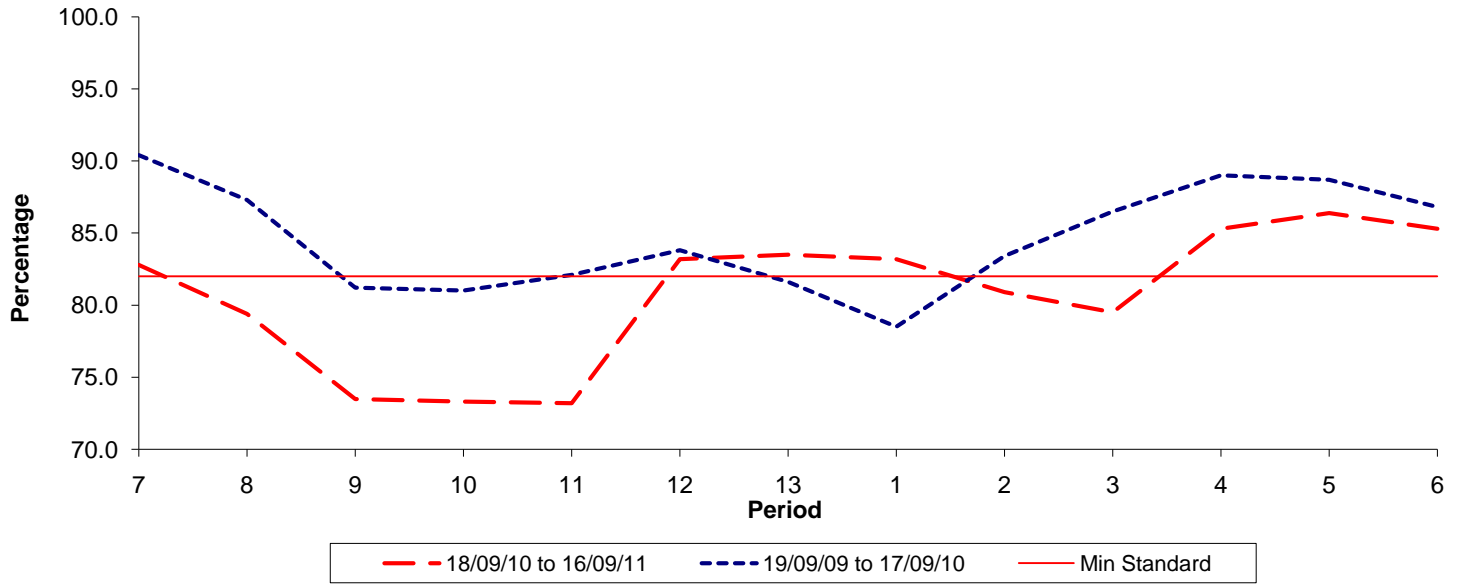

Reliability Performance (Low Frequency)

% Departing On Time

Date Range / Period	7	8	9	10	11	12	13	1	2	3	4	5	6
18/09/10 to 16/09/11	82.80	79.40	73.50	73.30	73.20	83.20	83.50	83.20	80.90	79.50	85.30	86.40	85.30
19/09/09 to 17/09/10	90.40	87.30	81.20	81.00	82.10	83.80	81.60	78.50	83.40	86.50	89.00	88.70	86.80
Min Standard	82.00	82.00	82.00	82.00	82.00	82.00	82.00	82.00	82.00	82.00	82.00	82.00	82.00

On Time figures are based on 12 weeks data

Kilometre Performance

% Kilometres Operated

Date Range / Period	7	8	9	10	11	12	13	1	2	3	4	5	6
18/09/10 to 16/09/11	99.09	99.22	97.47	97.78	98.75	99.32	99.15	99.19	99.55	98.40	99.41	98.74	99.06
19/09/09 to 17/09/10	98.14	98.28	97.45	96.60	98.31	98.29	98.49	99.24	98.85	98.63	99.12	99.37	98.80
Min Standard	98.00	98.00	98.00	98.00	98.00	98.00	98.00	98.00	98.00	98.00	98.00	98.00	98.00

Kilometre figures are based on 4 weeks data