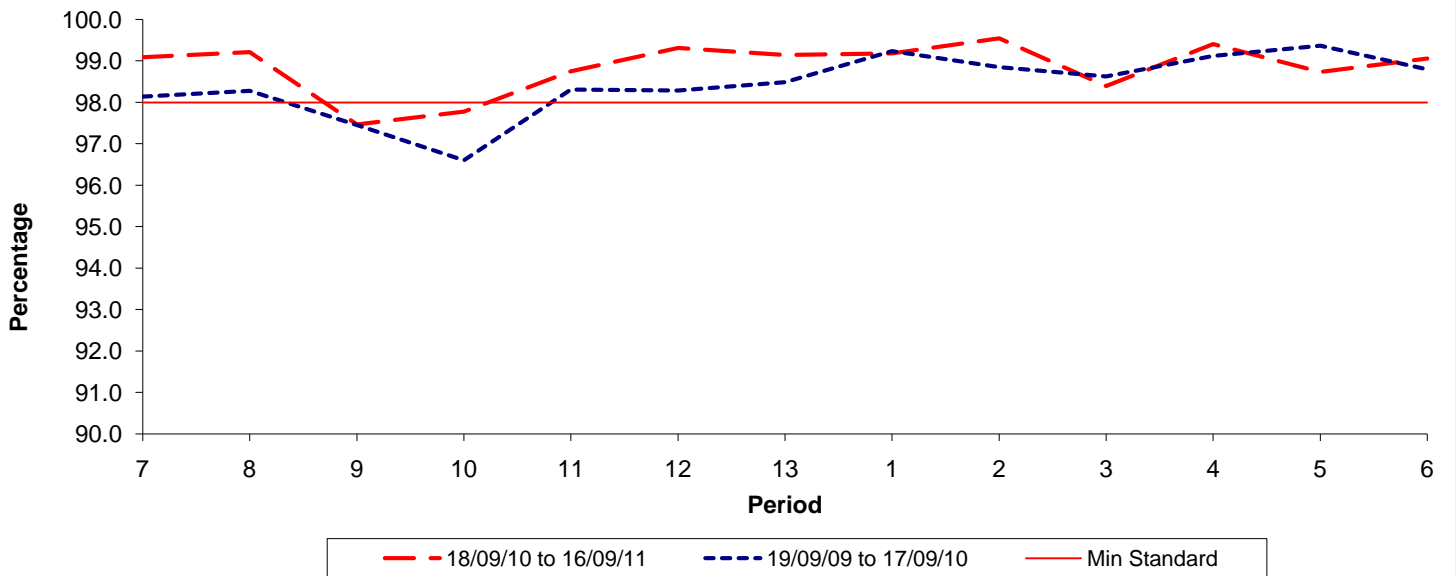

Reliability Performance (Low Frequency)

% Departing On Time

Date Range / Period	7	8	9	10	11	12	13	1	2	3	4	5	6
18/09/10 to 16/09/11	82.80	79.40	73.50	73.30	73.20	83.20	83.50	83.20	80.90	79.50	85.30	86.40	85.30
19/09/09 to 17/09/10	90.40	87.30	81.20	81.00	82.10	83.80	81.60	78.50	83.40	86.50	89.00	88.70	86.80
Min Standard	82.00	82.00	82.00	82.00	82.00	82.00	82.00	82.00	82.00	82.00	82.00	82.00	82.00

On Time figures are based on 12 weeks data

Kilometre Performance

% Kilometres Operated

Date Range / Period	7	8	9	10	11	12	13	1	2	3	4	5	6
18/09/10 to 16/09/11	99.09	99.22	97.47	97.78	98.75	99.32	99.15	99.19	99.55	98.40	99.41	98.74	99.06
19/09/09 to 17/09/10	98.14	98.28	97.45	96.60	98.31	98.29	98.49	99.24	98.85	98.63	99.12	99.37	98.80
Min Standard	98.00	98.00	98.00	98.00	98.00	98.00	98.00	98.00	98.00	98.00	98.00	98.00	98.00

Kilometre figures are based on 4 weeks data