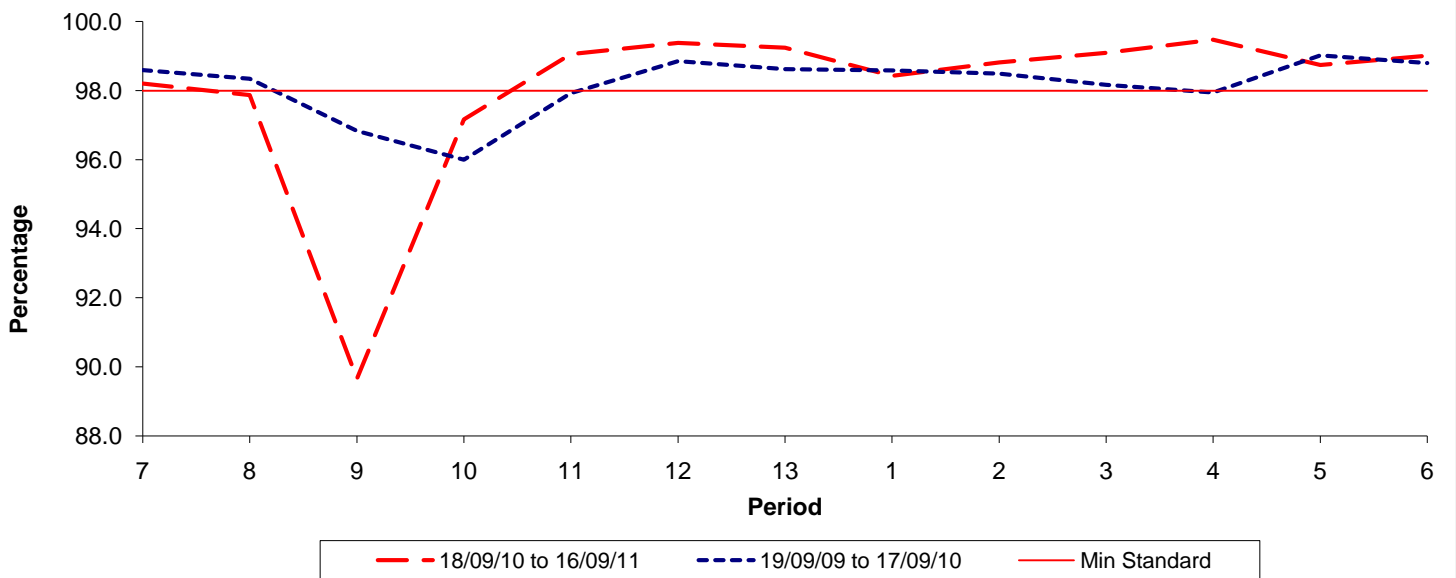

Reliability Performance (Low Frequency)

% Departing On Time

Date Range / Period	7	8	9	10	11	12	13	1	2	3	4	5	6
18/09/10 to 16/09/11	87.00	85.00	77.80	76.80	79.30	84.60	85.50	81.80	86.10	87.10	87.60	87.60	87.50
19/09/09 to 17/09/10	81.90	77.80	76.20	78.70	79.00	79.50	80.20	82.60	82.60	80.50	79.90	82.60	84.80
Min Standard	82.00	82.00	82.00	82.00	82.00	82.00	82.00	82.00	82.00	82.00	82.00	82.00	82.00

On Time figures are based on 12 weeks data

Kilometre Performance

% Kilometres Operated

Date Range / Period	7	8	9	10	11	12	13	1	2	3	4	5	6
18/09/10 to 16/09/11	98.21	97.88	89.66	97.17	99.06	99.39	99.25	98.43	98.82	99.10	99.48	98.75	99.02
19/09/09 to 17/09/10	98.59	98.34	96.83	96.00	97.93	98.85	98.62	98.58	98.49	98.17	97.95	99.02	98.80
Min Standard	98.00	98.00	98.00	98.00	98.00	98.00	98.00	98.00	98.00	98.00	98.00	98.00	98.00

Kilometre figures are based on 4 weeks data