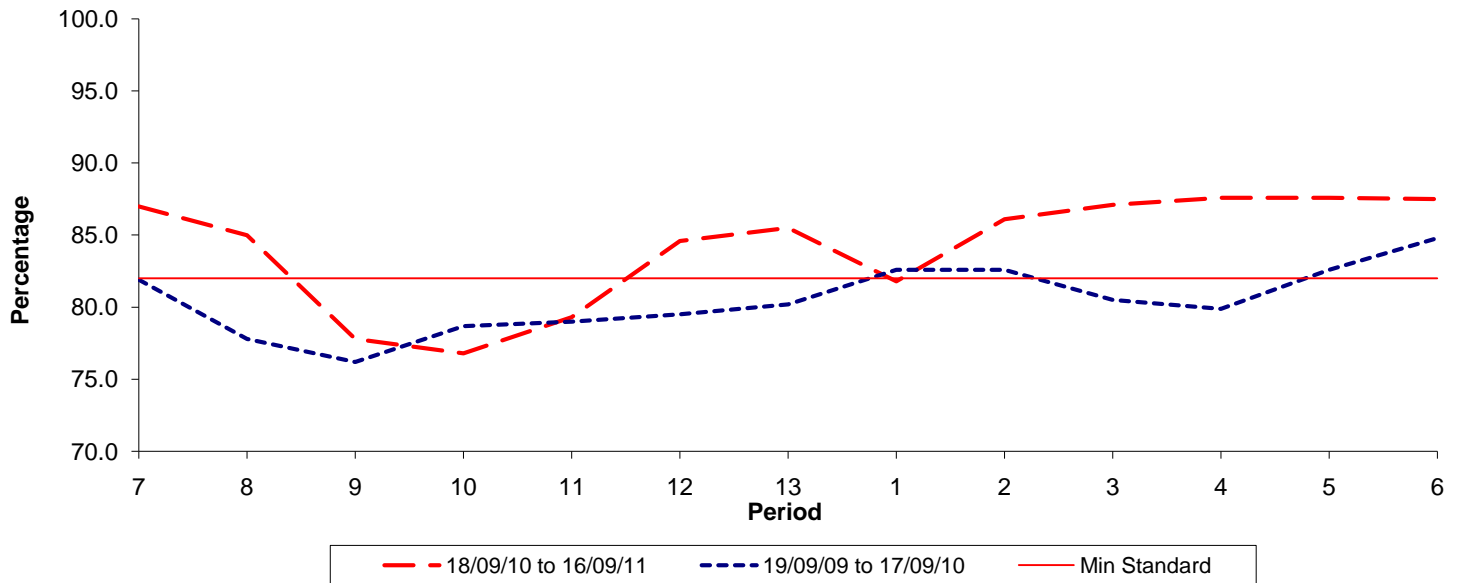

Reliability Performance (Low Frequency)

% Departing On Time

Date Range / Period	7	8	9	10	11	12	13	1	2	3	4	5	6
18/09/10 to 16/09/11	87.00	85.00	77.80	76.80	79.30	84.60	85.50	81.80	86.10	87.10	87.60	87.60	87.50
19/09/09 to 17/09/10	81.90	77.80	76.20	78.70	79.00	79.50	80.20	82.60	82.60	80.50	79.90	82.60	84.80
Min Standard	82.00	82.00	82.00	82.00	82.00	82.00	82.00	82.00	82.00	82.00	82.00	82.00	82.00

On Time figures are based on 12 weeks data

Kilometre Performance

% Kilometres Operated

Date Range / Period	7	8	9	10	11	12	13	1	2	3	4	5	6
18/09/10 to 16/09/11	98.21	97.88	89.66	97.17	99.06	99.39	99.25	98.43	98.82	99.10	99.48	98.75	99.02
19/09/09 to 17/09/10	98.59	98.34	96.83	96.00	97.93	98.85	98.62	98.58	98.49	98.17	97.95	99.02	98.80
Min Standard	98.00	98.00	98.00	98.00	98.00	98.00	98.00	98.00	98.00	98.00	98.00	98.00	98.00

Kilometre figures are based on 4 weeks data