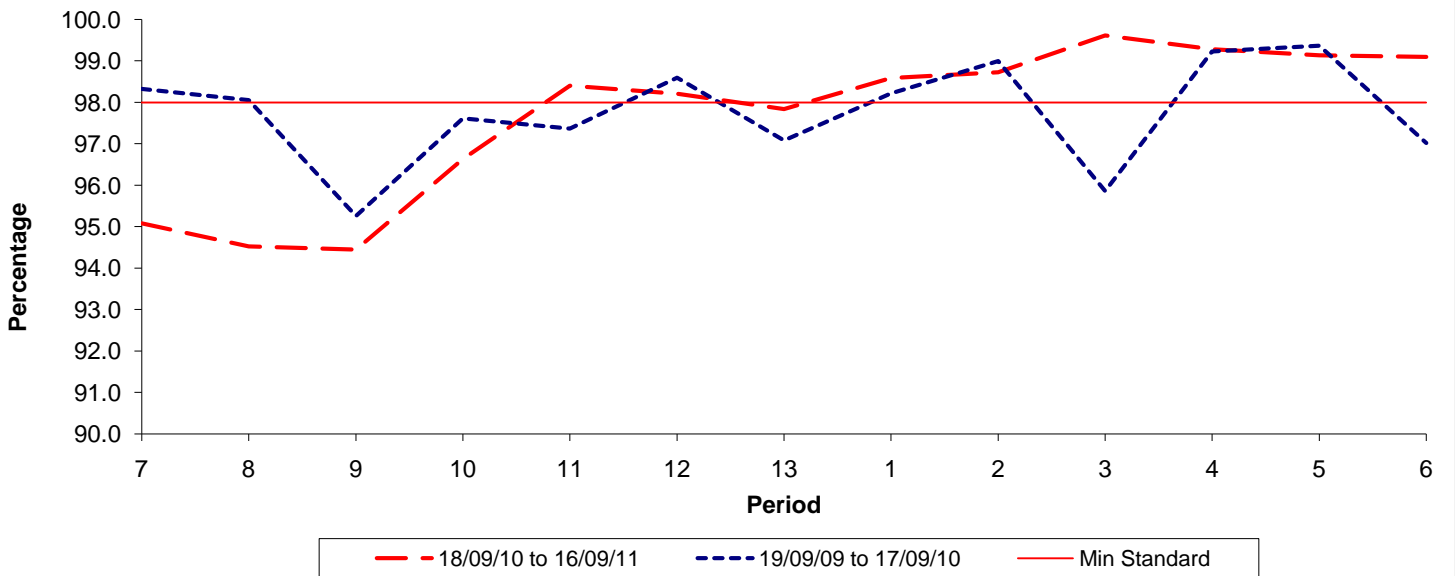

Reliability Performance (Low Frequency)

% Departing On Time

Date Range / Period	7	8	9	10	11	12	13	1	2	3	4	5	6
18/09/10 to 16/09/11	93.20	85.60	81.60	80.70	84.20	88.70	88.80	92.60	92.70	95.20	95.80	96.10	95.10
19/09/09 to 17/09/10	87.20	86.30	86.10	86.70	85.50	89.30	87.00	86.70	84.90	82.40	88.00	91.80	93.90
Min Standard	75.00	75.00	75.00	75.00	75.00	75.00	75.00	75.00	75.00	75.00	75.00	75.00	75.00

On Time figures are based on 12 weeks data

Kilometre Performance

% Kilometres Operated

Date Range / Period	7	8	9	10	11	12	13	1	2	3	4	5	6
18/09/10 to 16/09/11	95.08	94.53	94.45	96.64	98.41	98.21	97.84	98.59	98.73	99.62	99.29	99.14	99.10
19/09/09 to 17/09/10	98.33	98.06	95.26	97.62	97.37	98.60	97.08	98.22	99.00	95.86	99.23	99.37	97.02
Min Standard	98.00	98.00	98.00	98.00	98.00	98.00	98.00	98.00	98.00	98.00	98.00	98.00	98.00

Kilometre figures are based on 4 weeks data