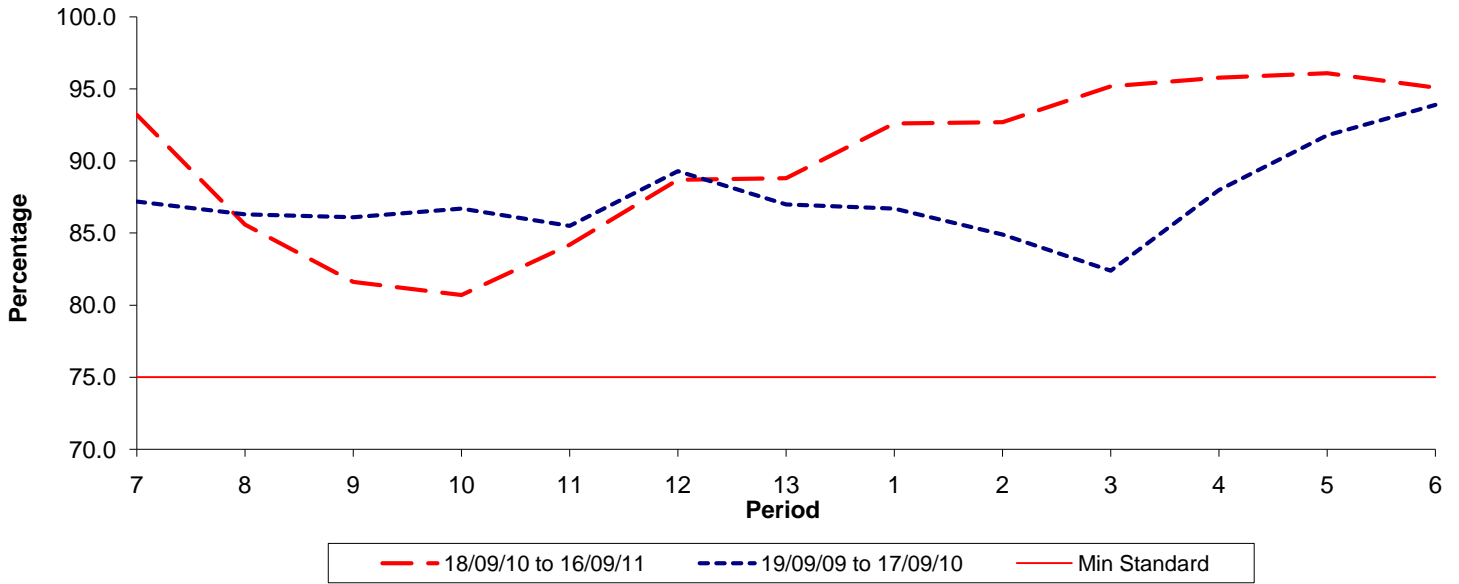

Reliability Performance (Low Frequency)

% Departing On Time

Date Range / Period	7	8	9	10	11	12	13	1	2	3	4	5	6
18/09/10 to 16/09/11	93.20	85.60	81.60	80.70	84.20	88.70	88.80	92.60	92.70	95.20	95.80	96.10	95.10
19/09/09 to 17/09/10	87.20	86.30	86.10	86.70	85.50	89.30	87.00	86.70	84.90	82.40	88.00	91.80	93.90
Min Standard	75.00	75.00	75.00	75.00	75.00	75.00	75.00	75.00	75.00	75.00	75.00	75.00	75.00

On Time figures are based on 12 weeks data

Kilometre Performance

% Kilometres Operated

Date Range / Period	7	8	9	10	11	12	13	1	2	3	4	5	6
18/09/10 to 16/09/11	95.08	94.53	94.45	96.64	98.41	98.21	97.84	98.59	98.73	99.62	99.29	99.14	99.10
19/09/09 to 17/09/10	98.33	98.06	95.26	97.62	97.37	98.60	97.08	98.22	99.00	95.86	99.23	99.37	97.02
Min Standard	98.00	98.00	98.00	98.00	98.00	98.00	98.00	98.00	98.00	98.00	98.00	98.00	98.00

Kilometre figures are based on 4 weeks data