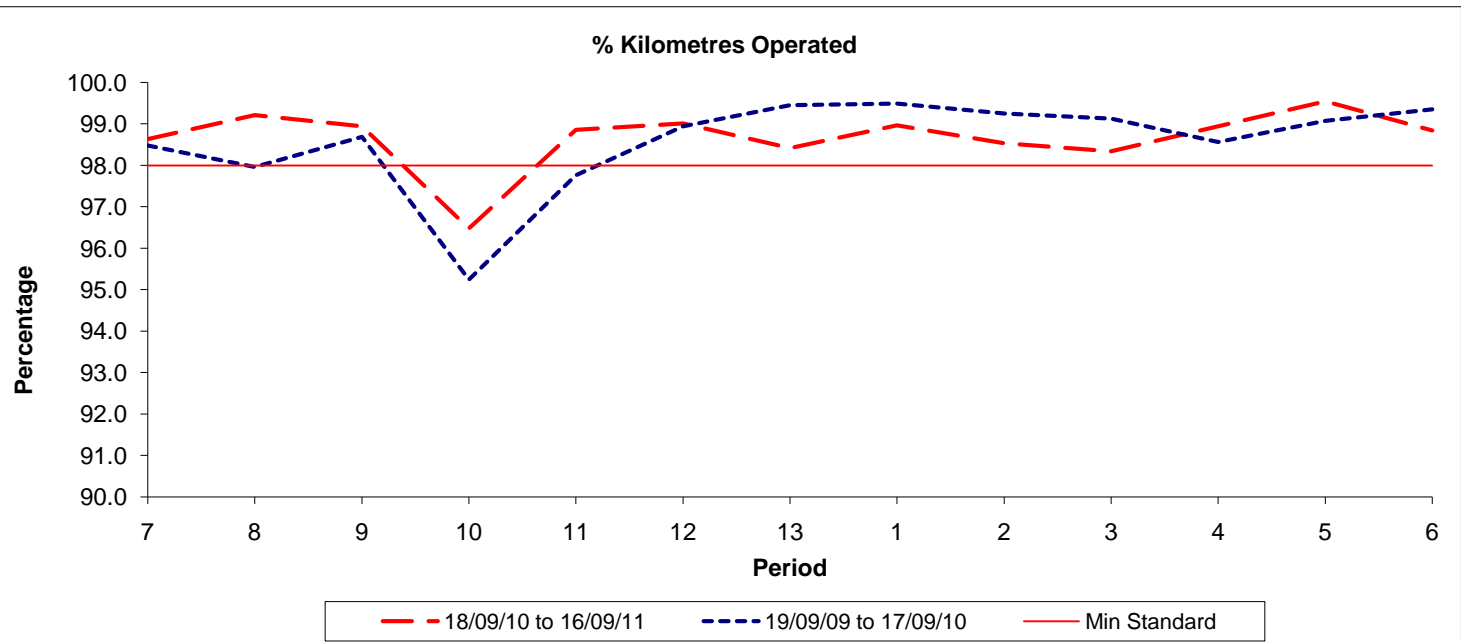

Reliability Performance (Low Frequency)

Date Range / Period	7	8	9	10	11	12	13	1	2	3	4	5	6
18/09/10 to 16/09/11	95.90	95.20	93.90	92.80	90.10	89.50	91.90	94.40	93.70	93.70	94.20	95.30	94.60
19/09/09 to 17/09/10	87.60	87.50	88.10	88.50	89.40	93.40	92.20	96.70	94.70	94.50	92.40	93.20	92.30
Min Standard	86.00	86.00	86.00	86.00	86.00	86.00	86.00	86.00	86.00	86.00	86.00	86.00	86.00

On Time figures are based on 12 weeks data

Kilometre Performance

Date Range / Period	7	8	9	10	11	12	13	1	2	3	4	5	6
18/09/10 to 16/09/11	98.64	99.22	98.95	96.48	98.86	99.02	98.42	98.97	98.54	98.34	98.95	99.55	98.85
19/09/09 to 17/09/10	98.48	97.96	98.69	95.24	97.76	98.94	99.45	99.49	99.25	99.13	98.56	99.07	99.35
Min Standard	98.00	98.00	98.00	98.00	98.00	98.00	98.00	98.00	98.00	98.00	98.00	98.00	98.00

Kilometre figures are based on 4 weeks data