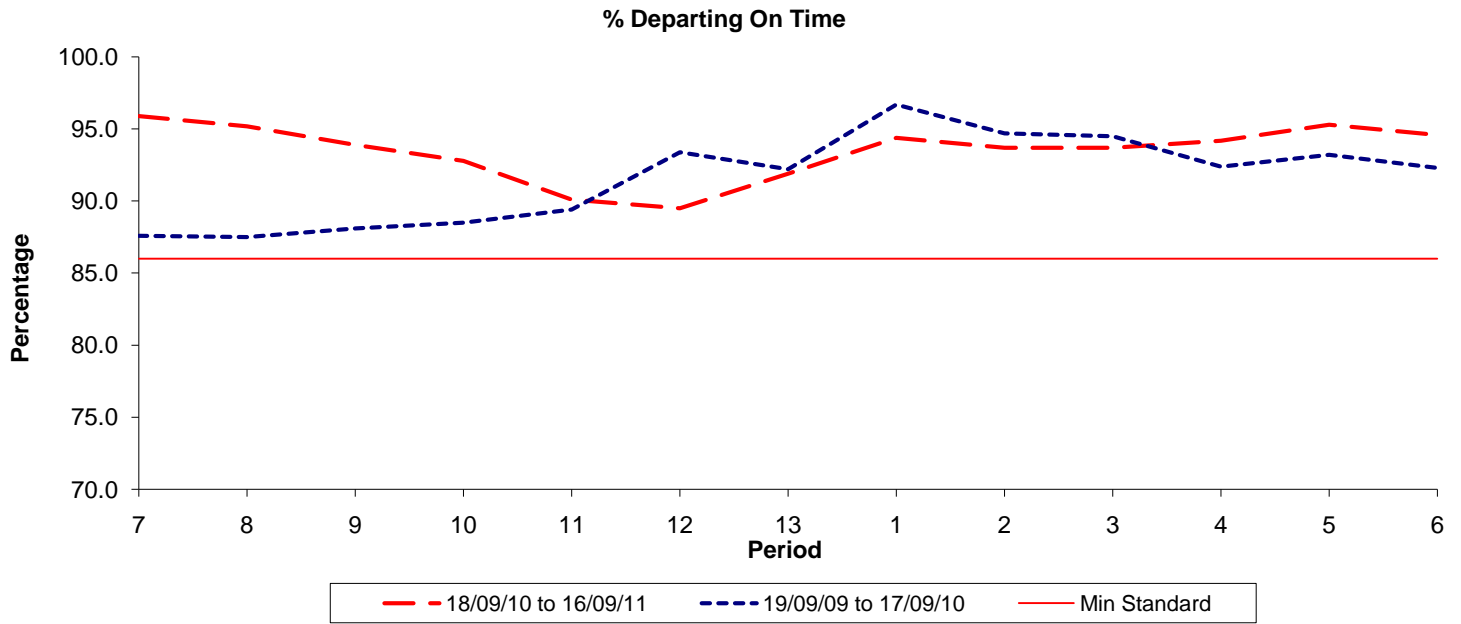

Reliability Performance (Low Frequency)

Date Range / Period	7	8	9	10	11	12	13	1	2	3	4	5	6
18/09/10 to 16/09/11	95.90	95.20	93.90	92.80	90.10	89.50	91.90	94.40	93.70	93.70	94.20	95.30	94.60
19/09/09 to 17/09/10	87.60	87.50	88.10	88.50	89.40	93.40	92.20	96.70	94.70	94.50	92.40	93.20	92.30
Min Standard	86.00	86.00	86.00	86.00	86.00	86.00	86.00	86.00	86.00	86.00	86.00	86.00	86.00

On Time figures are based on 12 weeks data

Kilometre Performance

Date Range / Period	7	8	9	10	11	12	13	1	2	3	4	5	6
18/09/10 to 16/09/11	98.64	99.22	98.95	96.48	98.86	99.02	98.42	98.97	98.54	98.34	98.95	99.55	98.85
19/09/09 to 17/09/10	98.48	97.96	98.69	95.24	97.76	98.94	99.45	99.49	99.25	99.13	98.56	99.07	99.35
Min Standard	98.00	98.00	98.00	98.00	98.00	98.00	98.00	98.00	98.00	98.00	98.00	98.00	98.00

Kilometre figures are based on 4 weeks data