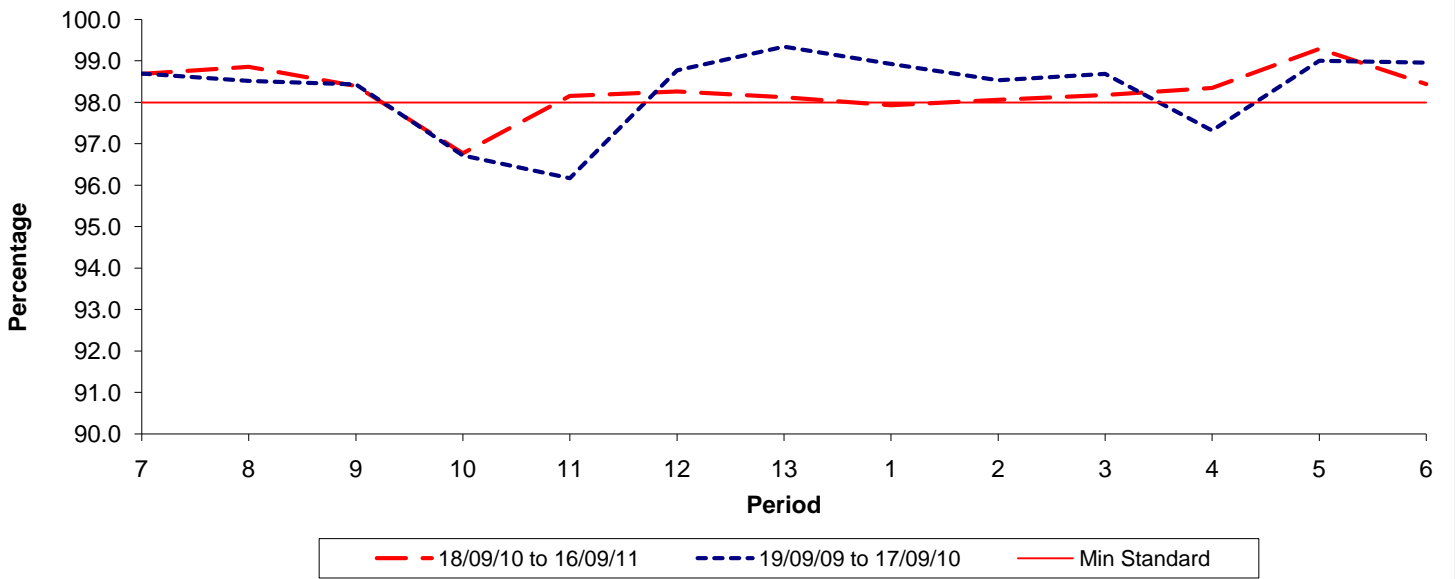

Reliability Performance (Low Frequency)

% Departing On Time

Date Range / Period	7	8	9	10	11	12	13	1	2	3	4	5	6
18/09/10 to 16/09/11	91.60	89.60	89.90	91.30	89.50	88.40	87.10	89.80	88.60	88.80	87.90	91.30	93.00
19/09/09 to 17/09/10	94.60	93.10	87.30	86.60	81.80	84.40	88.60	91.60	90.60	89.10	89.30	91.10	90.20
Min Standard	86.00	86.00	86.00	86.00	86.00	86.00	86.00	86.00	86.00	86.00	86.00	86.00	86.00

On Time figures are based on 12 weeks data

Kilometre Performance

% Kilometres Operated

Date Range / Period	7	8	9	10	11	12	13	1	2	3	4	5	6
18/09/10 to 16/09/11	98.69	98.86	98.39	96.77	98.15	98.26	98.12	97.93	98.06	98.18	98.35	99.29	98.44
19/09/09 to 17/09/10	98.70	98.52	98.44	96.72	96.17	98.78	99.35	98.93	98.54	98.69	97.32	99.01	98.96
Min Standard	98.00	98.00	98.00	98.00	98.00	98.00	98.00	98.00	98.00	98.00	98.00	98.00	98.00

Kilometre figures are based on 4 weeks data