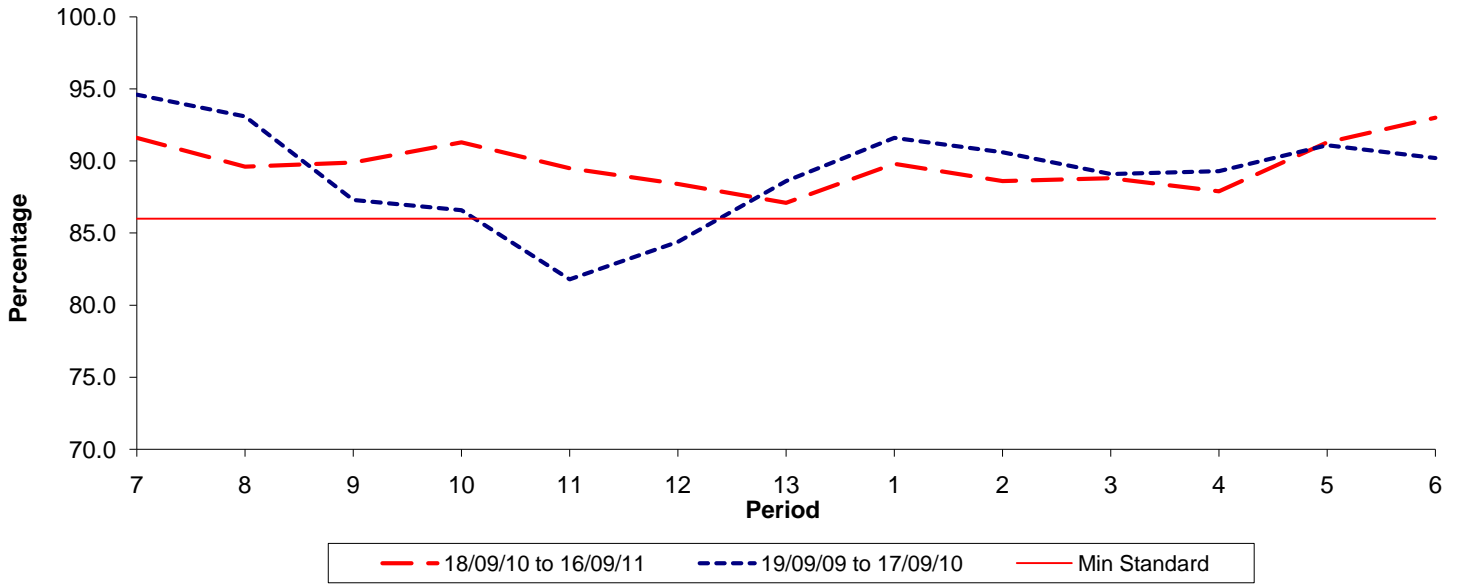

Reliability Performance (Low Frequency)

% Departing On Time

Date Range / Period	7	8	9	10	11	12	13	1	2	3	4	5	6
18/09/10 to 16/09/11	91.60	89.60	89.90	91.30	89.50	88.40	87.10	89.80	88.60	88.80	87.90	91.30	93.00
19/09/09 to 17/09/10	94.60	93.10	87.30	86.60	81.80	84.40	88.60	91.60	90.60	89.10	89.30	91.10	90.20
Min Standard	86.00	86.00	86.00	86.00	86.00	86.00	86.00	86.00	86.00	86.00	86.00	86.00	86.00

On Time figures are based on 12 weeks data

Kilometre Performance

% Kilometres Operated

Date Range / Period	7	8	9	10	11	12	13	1	2	3	4	5	6
18/09/10 to 16/09/11	98.69	98.86	98.39	96.77	98.15	98.26	98.12	97.93	98.06	98.18	98.35	99.29	98.44
19/09/09 to 17/09/10	98.70	98.52	98.44	96.72	96.17	98.78	99.35	98.93	98.54	98.69	97.32	99.01	98.96
Min Standard	98.00	98.00	98.00	98.00	98.00	98.00	98.00	98.00	98.00	98.00	98.00	98.00	98.00

Kilometre figures are based on 4 weeks data