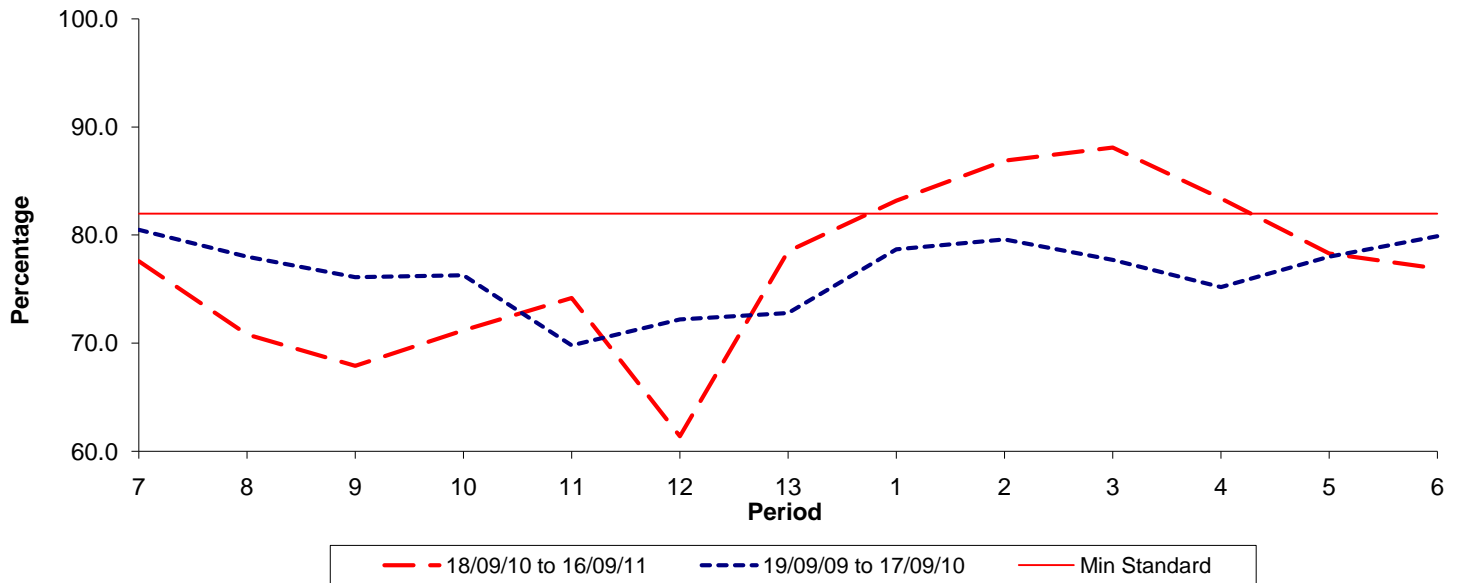

Reliability Performance (Low Frequency)

% Departing On Time

Date Range / Period	7	8	9	10	11	12	13	1	2	3	4	5	6
18/09/10 to 16/09/11	77.60	70.80	67.90	71.20	74.20	61.40	78.50	83.20	86.90	88.10	83.40	78.30	76.90
19/09/09 to 17/09/10	80.50	78.00	76.10	76.30	69.80	72.20	72.80	78.70	79.60	77.70	75.20	78.00	79.90
Min Standard	82.00	82.00	82.00	82.00	82.00	82.00	82.00	82.00	82.00	82.00	82.00	82.00	82.00

On Time figures are based on 12 weeks data

Kilometre Performance

% Kilometres Operated

Date Range / Period	7	8	9	10	11	12	13	1	2	3	4	5	6
18/09/10 to 16/09/11	96.58	97.18	95.11	96.44	97.76	97.34	98.26	99.27	99.54	98.22	92.88	98.86	99.22
19/09/09 to 17/09/10	97.88	96.68	96.16	97.62	94.72	97.92	97.68	97.80	98.41	96.28	96.33	99.02	97.93
Min Standard	98.00	98.00	98.00	98.00	98.00	98.00	98.00	98.00	98.00	98.00	98.00	98.00	98.00

Kilometre figures are based on 4 weeks data