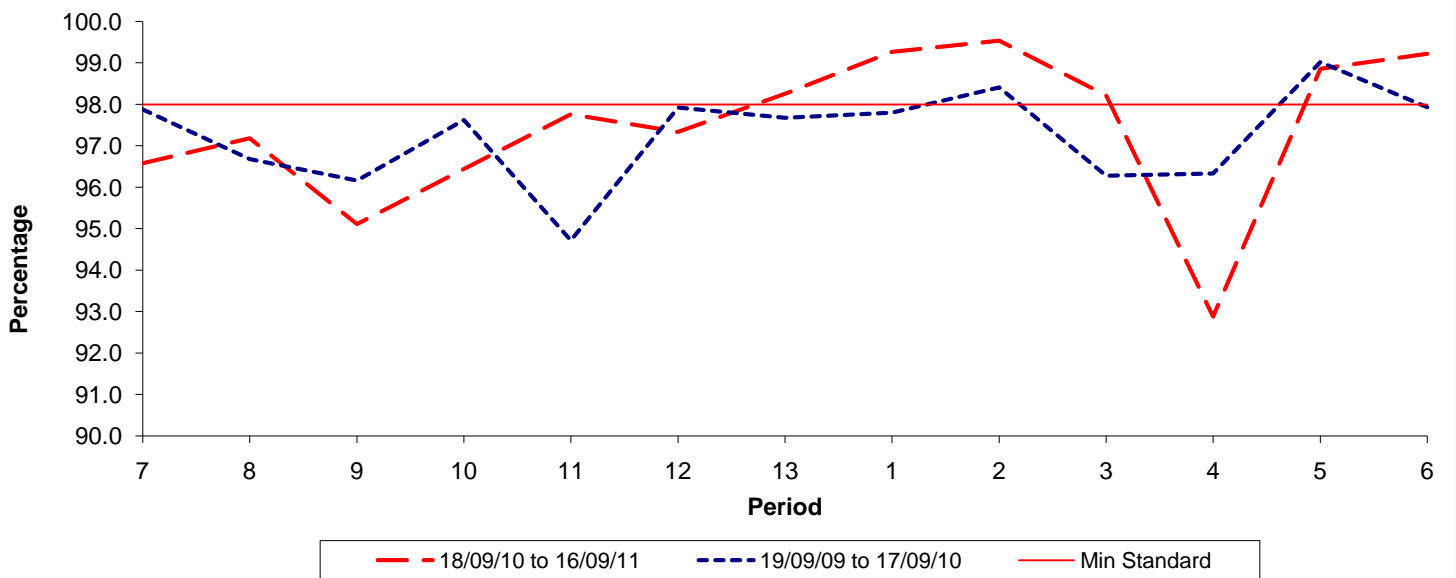

Reliability Performance (Low Frequency)

% Departing On Time

Date Range / Period	7	8	9	10	11	12	13	1	2	3	4	5	6
18/09/10 to 16/09/11	77.60	70.80	67.90	71.20	74.20	61.40	78.50	83.20	86.90	88.10	83.40	78.30	76.90
19/09/09 to 17/09/10	80.50	78.00	76.10	76.30	69.80	72.20	72.80	78.70	79.60	77.70	75.20	78.00	79.90
Min Standard	82.00	82.00	82.00	82.00	82.00	82.00	82.00	82.00	82.00	82.00	82.00	82.00	82.00

On Time figures are based on 12 weeks data

Kilometre Performance

% Kilometres Operated

Date Range / Period	7	8	9	10	11	12	13	1	2	3	4	5	6
18/09/10 to 16/09/11	96.58	97.18	95.11	96.44	97.76	97.34	98.26	99.27	99.54	98.22	92.88	98.86	99.22
19/09/09 to 17/09/10	97.88	96.68	96.16	97.62	94.72	97.92	97.68	97.80	98.41	96.28	96.33	99.02	97.93
Min Standard	98.00	98.00	98.00	98.00	98.00	98.00	98.00	98.00	98.00	98.00	98.00	98.00	98.00

Kilometre figures are based on 4 weeks data