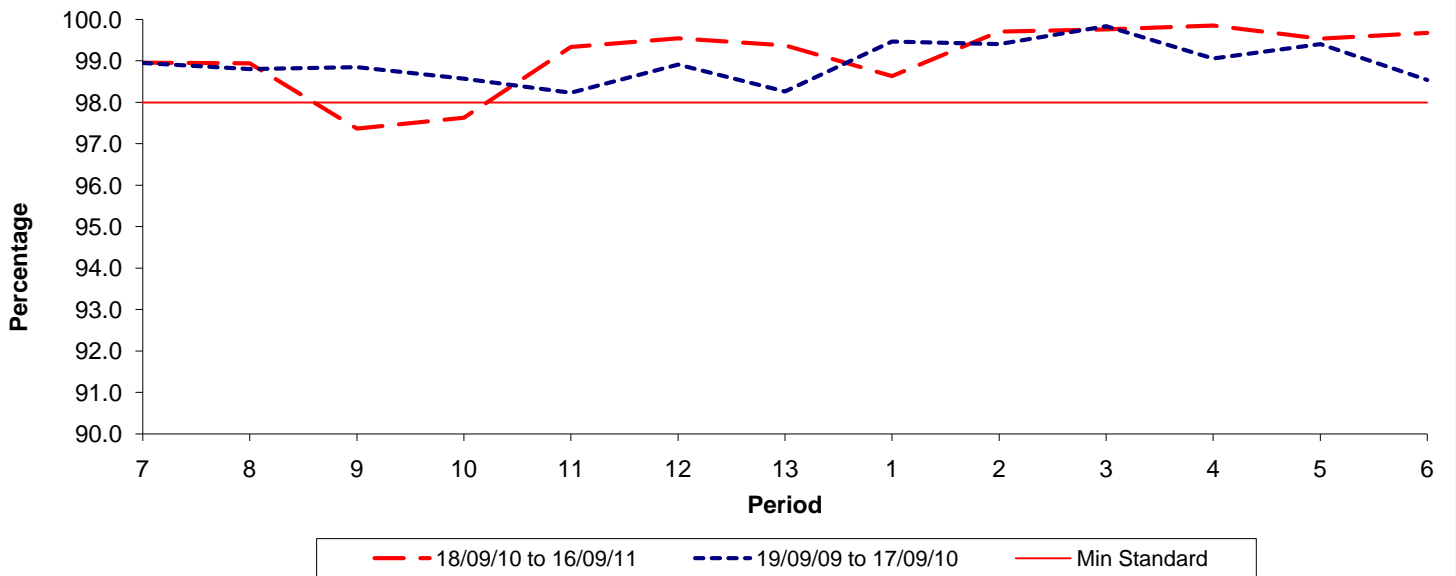

Reliability Performance (Low Frequency)

% Departing On Time

Date Range / Period	7	8	9	10	11	12	13	1	2	3	4	5	6
18/09/10 to 16/09/11	88.60	85.70	82.60	80.70	80.90	87.10	86.80	87.20	86.90	89.00	90.50	91.20	91.00
19/09/09 to 17/09/10	77.90	75.40	73.90	74.20	72.70	76.40	74.20	82.50	80.40	84.90	84.80	89.50	89.40
Min Standard	82.00	82.00	82.00	82.00	82.00	82.00	82.00	82.00	82.00	82.00	82.00	82.00	82.00

On Time figures are based on 12 weeks data

Kilometre Performance

% Kilometres Operated

Date Range / Period	7	8	9	10	11	12	13	1	2	3	4	5	6
18/09/10 to 16/09/11	98.96	98.95	97.37	97.63	99.34	99.55	99.38	98.64	99.71	99.77	99.86	99.54	99.68
19/09/09 to 17/09/10	98.95	98.80	98.85	98.57	98.23	98.91	98.26	99.47	99.41	99.84	99.06	99.41	98.54
Min Standard	98.00	98.00	98.00	98.00	98.00	98.00	98.00	98.00	98.00	98.00	98.00	98.00	98.00

Kilometre figures are based on 4 weeks data