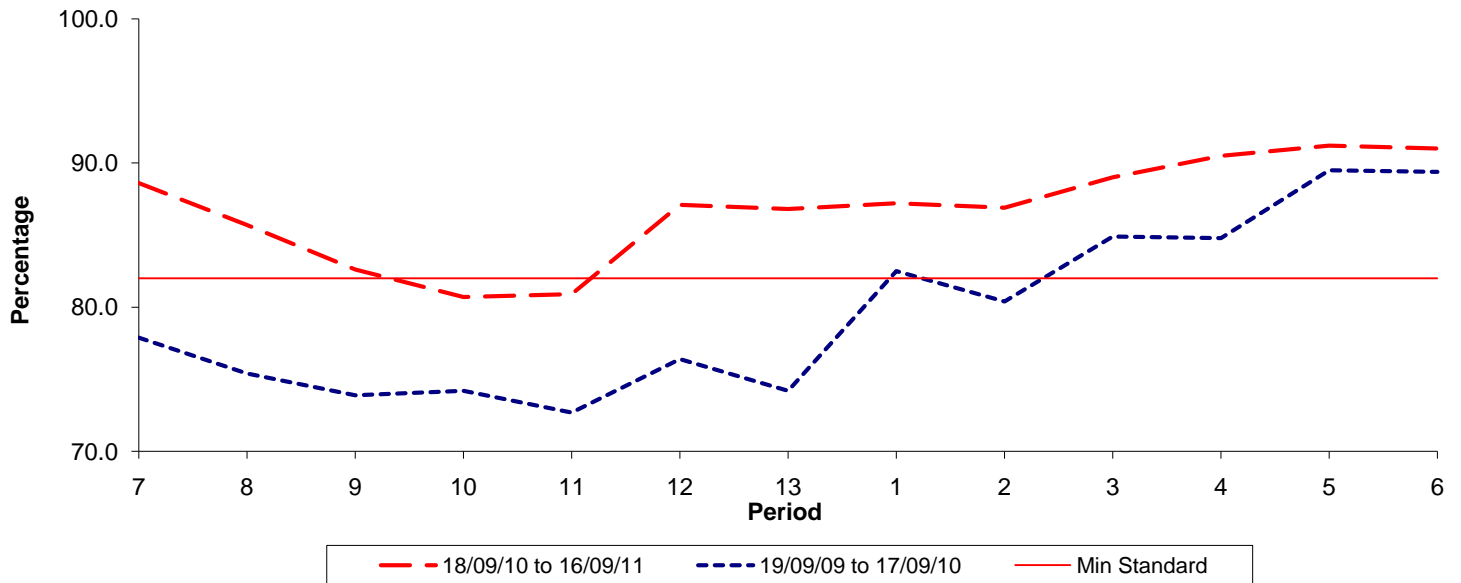

Reliability Performance (Low Frequency)

% Departing On Time

Date Range / Period	7	8	9	10	11	12	13	1	2	3	4	5	6
18/09/10 to 16/09/11	88.60	85.70	82.60	80.70	80.90	87.10	86.80	87.20	86.90	89.00	90.50	91.20	91.00
19/09/09 to 17/09/10	77.90	75.40	73.90	74.20	72.70	76.40	74.20	82.50	80.40	84.90	84.80	89.50	89.40
Min Standard	82.00	82.00	82.00	82.00	82.00	82.00	82.00	82.00	82.00	82.00	82.00	82.00	82.00

On Time figures are based on 12 weeks data

Kilometre Performance

% Kilometres Operated

Date Range / Period	7	8	9	10	11	12	13	1	2	3	4	5	6
18/09/10 to 16/09/11	98.96	98.95	97.37	97.63	99.34	99.55	99.38	98.64	99.71	99.77	99.86	99.54	99.68
19/09/09 to 17/09/10	98.95	98.80	98.85	98.57	98.23	98.91	98.26	99.47	99.41	99.84	99.06	99.41	98.54
Min Standard	98.00	98.00	98.00	98.00	98.00	98.00	98.00	98.00	98.00	98.00	98.00	98.00	98.00

Kilometre figures are based on 4 weeks data