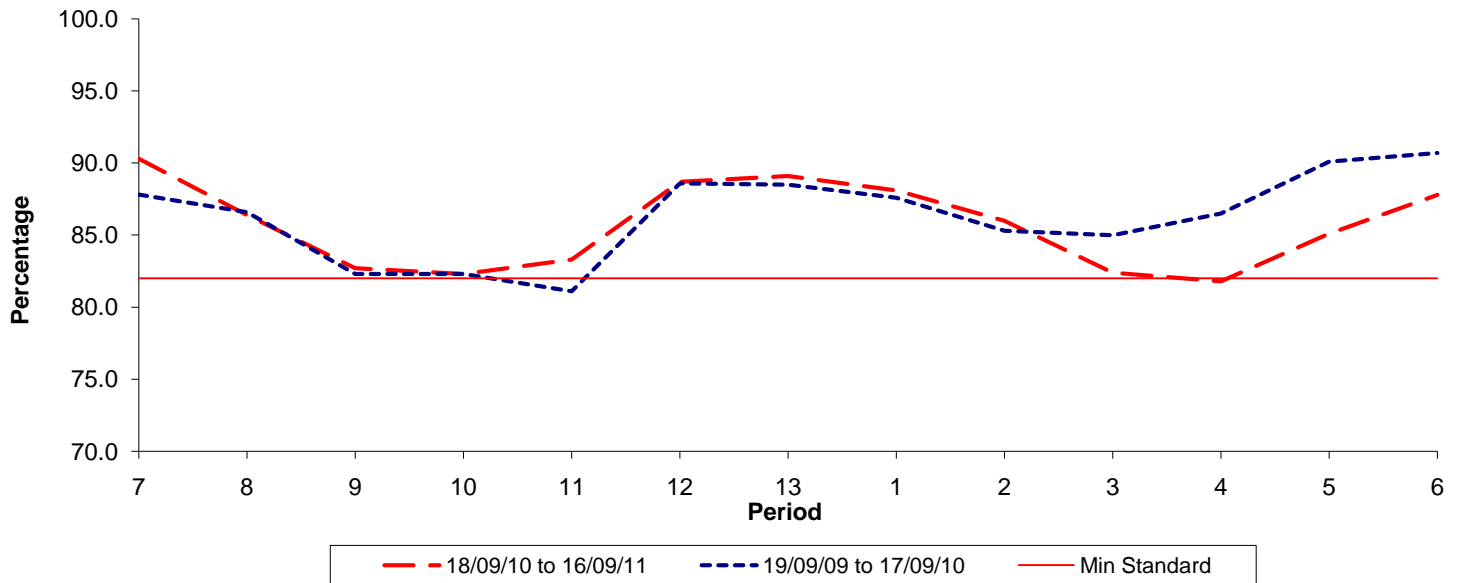

Reliability Performance (Low Frequency)

% Departing On Time

Date Range / Period	7	8	9	10	11	12	13	1	2	3	4	5	6
18/09/10 to 16/09/11	90.30	86.40	82.70	82.30	83.30	88.70	89.10	88.10	86.00	82.40	81.80	85.10	87.80
19/09/09 to 17/09/10	87.80	86.60	82.30	82.30	81.10	88.60	88.50	87.60	85.30	85.00	86.50	90.10	90.70
Min Standard	82.00	82.00	82.00	82.00	82.00	82.00	82.00	82.00	82.00	82.00	82.00	82.00	82.00

On Time figures are based on 12 weeks data

Kilometre Performance

% Kilometres Operated

Date Range / Period	7	8	9	10	11	12	13	1	2	3	4	5	6
18/09/10 to 16/09/11	99.24	98.80	98.49	98.35	98.26	98.55	99.61	99.29	98.94	98.65	98.77	99.20	99.24
19/09/09 to 17/09/10	99.51	98.96	98.44	99.11	98.77	99.47	99.48	99.22	99.17	98.59	99.13	99.52	99.43
Min Standard	98.00	98.00	98.00	98.00	98.00	98.00	98.00	98.00	98.00	98.00	98.00	98.00	98.00

Kilometre figures are based on 4 weeks data