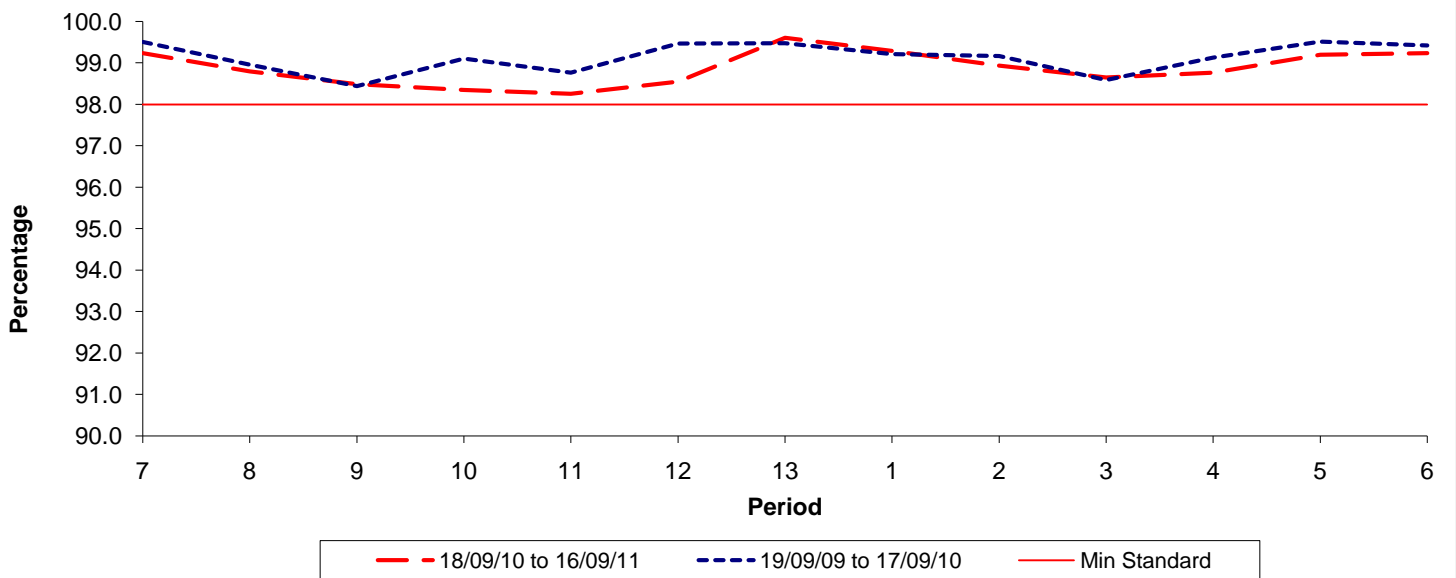

Reliability Performance (Low Frequency)

% Departing On Time

Date Range / Period	7	8	9	10	11	12	13	1	2	3	4	5	6
18/09/10 to 16/09/11	90.30	86.40	82.70	82.30	83.30	88.70	89.10	88.10	86.00	82.40	81.80	85.10	87.80
19/09/09 to 17/09/10	87.80	86.60	82.30	82.30	81.10	88.60	88.50	87.60	85.30	85.00	86.50	90.10	90.70
Min Standard	82.00	82.00	82.00	82.00	82.00	82.00	82.00	82.00	82.00	82.00	82.00	82.00	82.00

On Time figures are based on 12 weeks data

Kilometre Performance

% Kilometres Operated

Date Range / Period	7	8	9	10	11	12	13	1	2	3	4	5	6
18/09/10 to 16/09/11	99.24	98.80	98.49	98.35	98.26	98.55	99.61	99.29	98.94	98.65	98.77	99.20	99.24
19/09/09 to 17/09/10	99.51	98.96	98.44	99.11	98.77	99.47	99.48	99.22	99.17	98.59	99.13	99.52	99.43
Min Standard	98.00	98.00	98.00	98.00	98.00	98.00	98.00	98.00	98.00	98.00	98.00	98.00	98.00

Kilometre figures are based on 4 weeks data