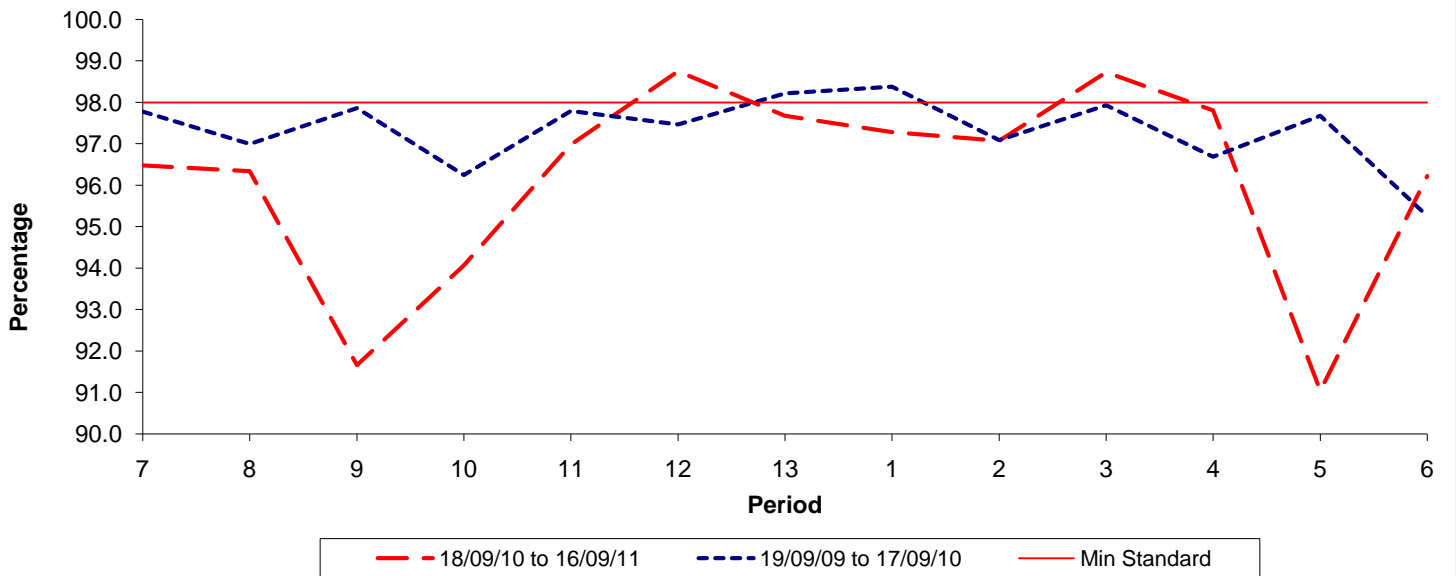

Reliability Performance (Low Frequency)

% Departing On Time

Date Range / Period	7	8	9	10	11	12	13	1	2	3	4	5	6
18/09/10 to 16/09/11	74.70	71.50	68.00	69.00	69.90	78.70	77.00	76.50	71.00	72.00	71.90	73.00	70.50
19/09/09 to 17/09/10	77.30	73.00	73.60	72.60	77.50	79.00	78.50	78.80	77.30	78.80	76.90	77.90	77.30
Min Standard	75.00	75.00	75.00	75.00	75.00	75.00	75.00	75.00	75.00	75.00	75.00	75.00	75.00

On Time figures are based on 12 weeks data

Kilometre Performance

% Kilometres Operated

Date Range / Period	7	8	9	10	11	12	13	1	2	3	4	5	6
18/09/10 to 16/09/11	96.48	96.34	91.66	94.07	96.98	98.75	97.68	97.28	97.07	98.73	97.81	91.04	96.22
19/09/09 to 17/09/10	97.78	97.00	97.86	96.25	97.79	97.47	98.22	98.38	97.09	97.93	96.69	97.68	95.26
Min Standard	98.00	98.00	98.00	98.00	98.00	98.00	98.00	98.00	98.00	98.00	98.00	98.00	98.00

Kilometre figures are based on 4 weeks data