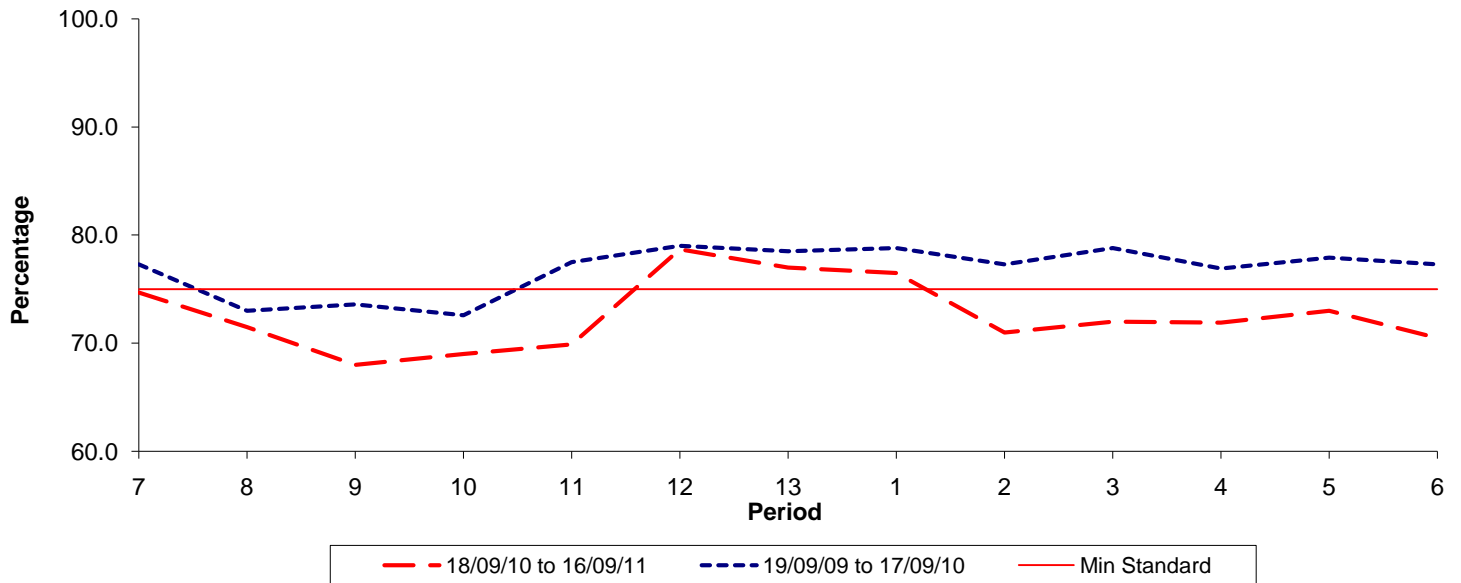

Reliability Performance (Low Frequency)

% Departing On Time

Date Range / Period	7	8	9	10	11	12	13	1	2	3	4	5	6
18/09/10 to 16/09/11	74.70	71.50	68.00	69.00	69.90	78.70	77.00	76.50	71.00	72.00	71.90	73.00	70.50
19/09/09 to 17/09/10	77.30	73.00	73.60	72.60	77.50	79.00	78.50	78.80	77.30	78.80	76.90	77.90	77.30
Min Standard	75.00	75.00	75.00	75.00	75.00	75.00	75.00	75.00	75.00	75.00	75.00	75.00	75.00

On Time figures are based on 12 weeks data

Kilometre Performance

% Kilometres Operated

Date Range / Period	7	8	9	10	11	12	13	1	2	3	4	5	6
18/09/10 to 16/09/11	96.48	96.34	91.66	94.07	96.98	98.75	97.68	97.28	97.07	98.73	97.81	91.04	96.22
19/09/09 to 17/09/10	97.78	97.00	97.86	96.25	97.79	97.47	98.22	98.38	97.09	97.93	96.69	97.68	95.26
Min Standard	98.00	98.00	98.00	98.00	98.00	98.00	98.00	98.00	98.00	98.00	98.00	98.00	98.00

Kilometre figures are based on 4 weeks data