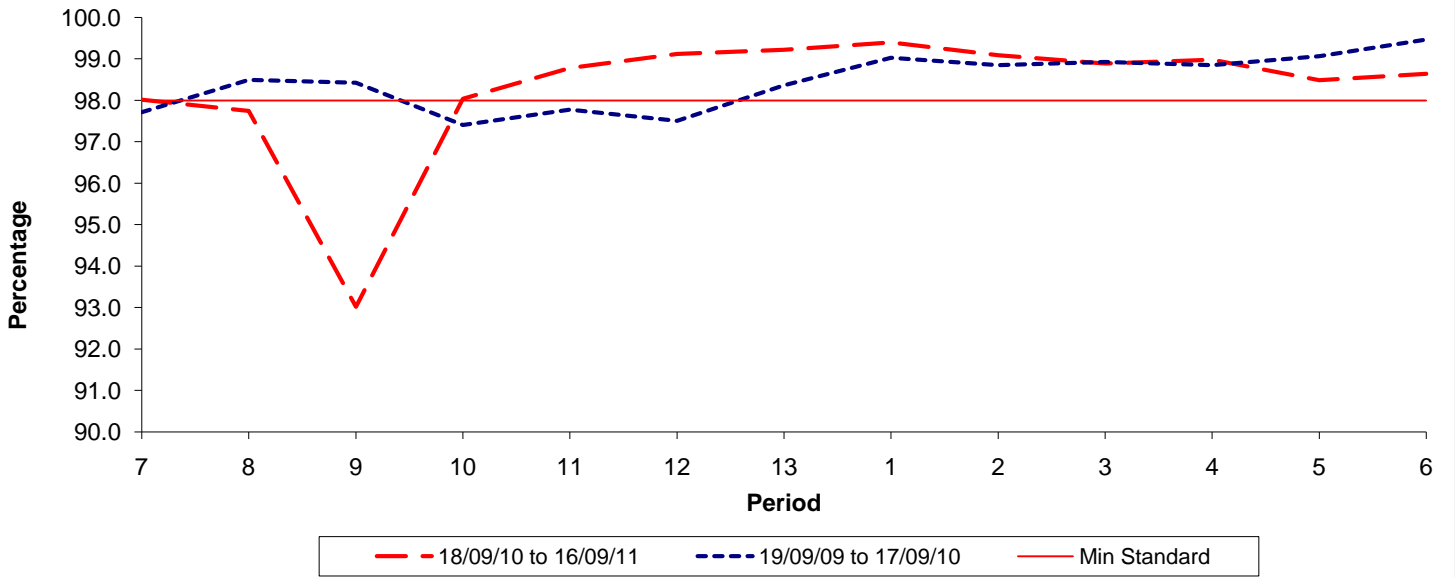

Reliability Performance (Low Frequency)

% Departing On Time

Date Range / Period	7	8	9	10	11	12	13	1	2	3	4	5	6
18/09/10 to 16/09/11	81.80	75.40	70.10	68.80	69.60	78.20	78.60	80.30	82.50	82.90	83.40	84.50	84.90
19/09/09 to 17/09/10	82.60	81.60	75.30	76.60	74.70	77.40	74.90	78.80	77.90	82.50	82.50	85.50	84.10
Min Standard	78.00	78.00	78.00	78.00	78.00	78.00	78.00	78.00	78.00	78.00	78.00	78.00	78.00

On Time figures are based on 12 weeks data

Kilometre Performance

% Kilometres Operated

Date Range / Period	7	8	9	10	11	12	13	1	2	3	4	5	6
18/09/10 to 16/09/11	98.02	97.75	93.02	98.04	98.78	99.12	99.22	99.40	99.09	98.89	98.98	98.49	98.64
19/09/09 to 17/09/10	97.72	98.50	98.43	97.41	97.78	97.51	98.37	99.03	98.85	98.93	98.85	99.07	99.47
Min Standard	98.00	98.00	98.00	98.00	98.00	98.00	98.00	98.00	98.00	98.00	98.00	98.00	98.00

Kilometre figures are based on 4 weeks data