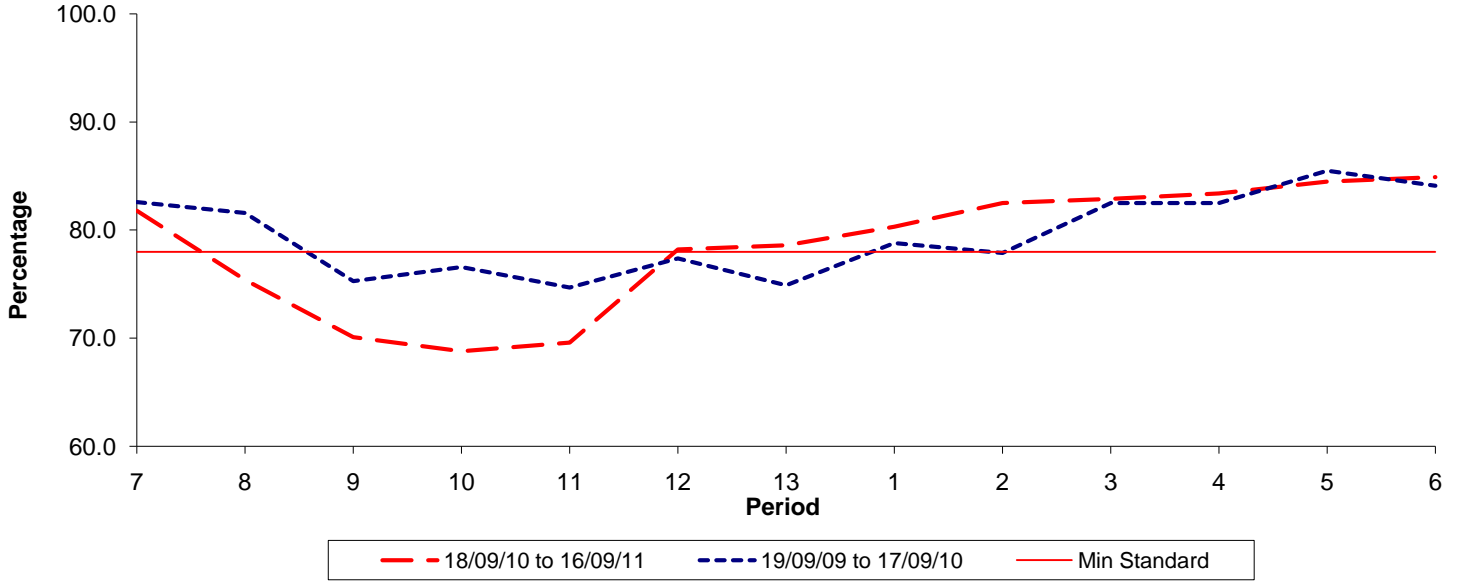

Reliability Performance (Low Frequency)

% Departing On Time

Date Range / Period	7	8	9	10	11	12	13	1	2	3	4	5	6
18/09/10 to 16/09/11	81.80	75.40	70.10	68.80	69.60	78.20	78.60	80.30	82.50	82.90	83.40	84.50	84.90
19/09/09 to 17/09/10	82.60	81.60	75.30	76.60	74.70	77.40	74.90	78.80	77.90	82.50	82.50	85.50	84.10
Min Standard	78.00	78.00	78.00	78.00	78.00	78.00	78.00	78.00	78.00	78.00	78.00	78.00	78.00

On Time figures are based on 12 weeks data

Kilometre Performance

% Kilometres Operated

Date Range / Period	7	8	9	10	11	12	13	1	2	3	4	5	6
18/09/10 to 16/09/11	98.02	97.75	93.02	98.04	98.78	99.12	99.22	99.40	99.09	98.89	98.98	98.49	98.64
19/09/09 to 17/09/10	97.72	98.50	98.43	97.41	97.78	97.51	98.37	99.03	98.85	98.93	98.85	99.07	99.47
Min Standard	98.00	98.00	98.00	98.00	98.00	98.00	98.00	98.00	98.00	98.00	98.00	98.00	98.00

Kilometre figures are based on 4 weeks data